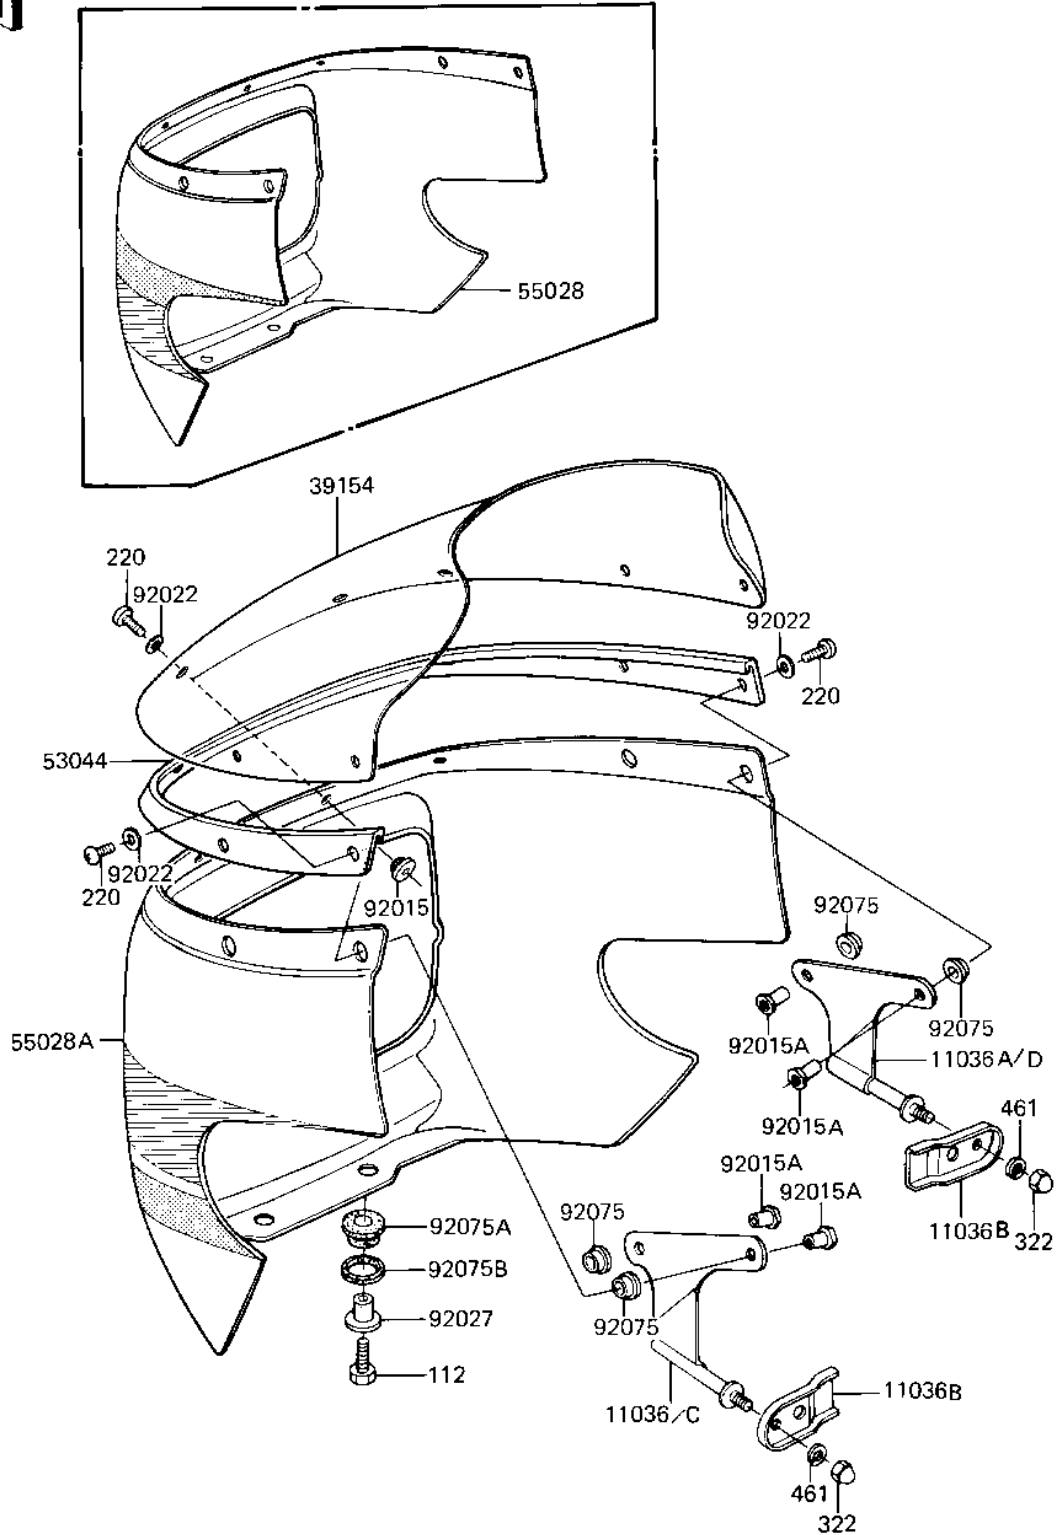

1983 Eddie Lawson Replica PARTS DIAGRAM

FAIRING

F2871-0019

1983 Eddie Lawson Replica PARTS LIST

FAIRING

ITEM NAME	PART NUMBER	QUANTITY
BRACKET-A,COWLING,LH, (Ref # 11036)	11036-1349	1
BRACKET-A,COWLING,RH, (Ref # 11036A)	11036-1350	1
BRACKET-A,COWLING (Ref # 11036B)	11036-1439	2
WINDSHIELD (Ref # 39154)	39154-1008	1
TRIM,COWLING (Ref # 53044)	53044-1036	1
COWLING,L.GREEN (Ref # 55028A)	55028-5011-7F	1
NUT,5M/M (Ref # 92015)	92015-1025	3
NUT,5MM (Ref # 92015A)	92015-1150	4
WASHER,PLAIN (Ref # 92022)	92022-1038	7
COLLAR,L=13.1,BLACK (Ref # 92027)	92027-1450	2
DAMPER,PILOT LAMP (Ref # 92075)	92075-1138	4
RUBBER,FENDER COVER (Ref # 92075A)	92075-174	2
DAMPER RUBBER (Ref # 92075B)	92075-175	2
BOLT-UPSET,6X25,BLACK (Ref # 112)	112C0625	2
SCREW-PAN-CROS,5X12,B (Ref # 220)	220C0512	7
NUT-CAP,6MM,BLACK (Ref # 322)	322C0600	2
WASHER-SPRING,6MM,BLA (Ref # 461)	461K0600	2