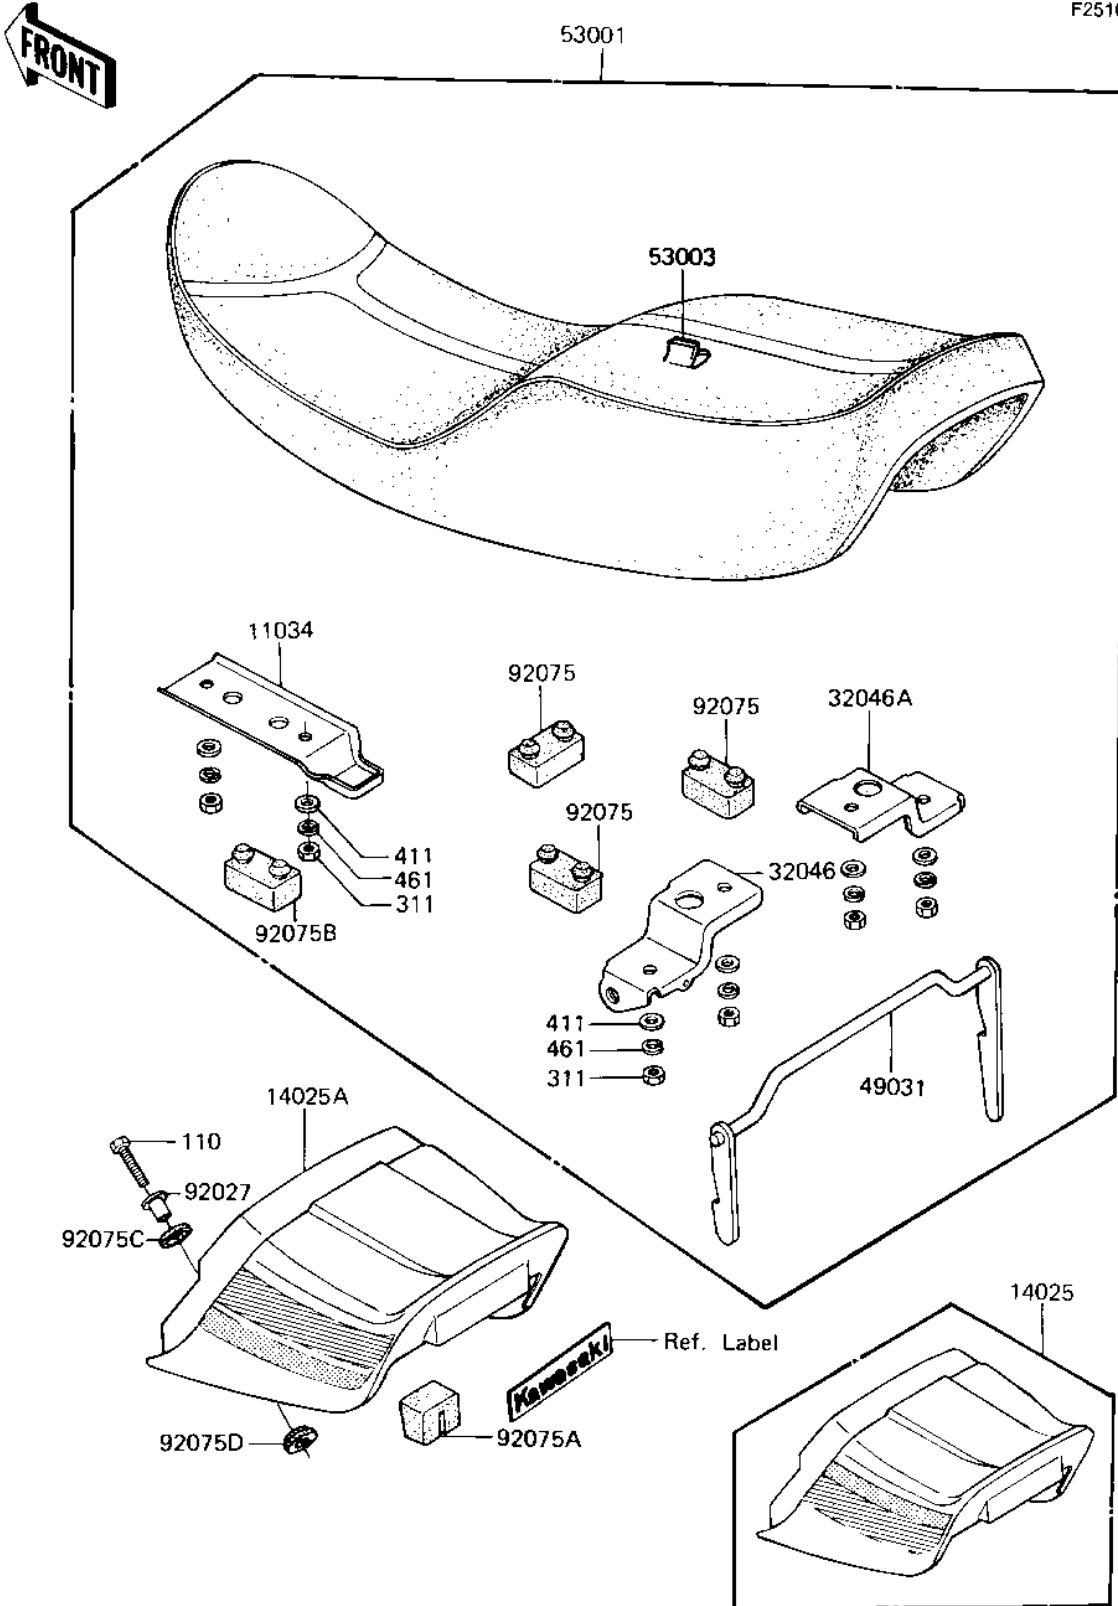

# 1982 Eddie Lawson Replica PARTS DIAGRAM

SEAT/SEAT COVER

F2510-0214

# 1982 Eddie Lawson Replica PARTS LIST

## SEAT/SEAT COVER

ITEM NAME	PART NUMBER	QUANTITY
BRACKET,SEAT,FR (Ref # 11034)	11034-1868	2
UNAVAILABLE IN PRICE BOOK (Ref # 14025)	14025-1267	1
BRACKET-SEAT,LH (Ref # 32046)	32046-1089	1
BRACKET-SEAT,RH (Ref # 32046A)	32046-1090	1
LATCH,SEAT (Ref # 49031)	49031-1006	1
SEAT-ASSY (Ref # 53001)	53001-1234	1
LEATHER,SEAT (Ref # 53003)	53003-1040	1
COLLAR (Ref # 92027)	92027-251	2
DAMPER,SEAT,RR (Ref # 92075)	92075-1276	3
DAMPER,SEAT (Ref # 92075A)	92075-1313	1
DAMPER RUBBER,SEAT (Ref # 92075B)	92075-139	2
RUBBER,FENDER COVER (Ref # 92075C)	92075-174	2
DAMPER RUBBER (Ref # 92075D)	92075-175	2
BOLT-UPSET,6X20 (Ref # 110)	112G0620	2
NUT 6MM (Ref # 311)	311B0600	8
WASHER PLAIN 6MM (Ref # 411)	411B0600	8
WASHER SPRING 6MM (Ref # 461)	461F0600	8