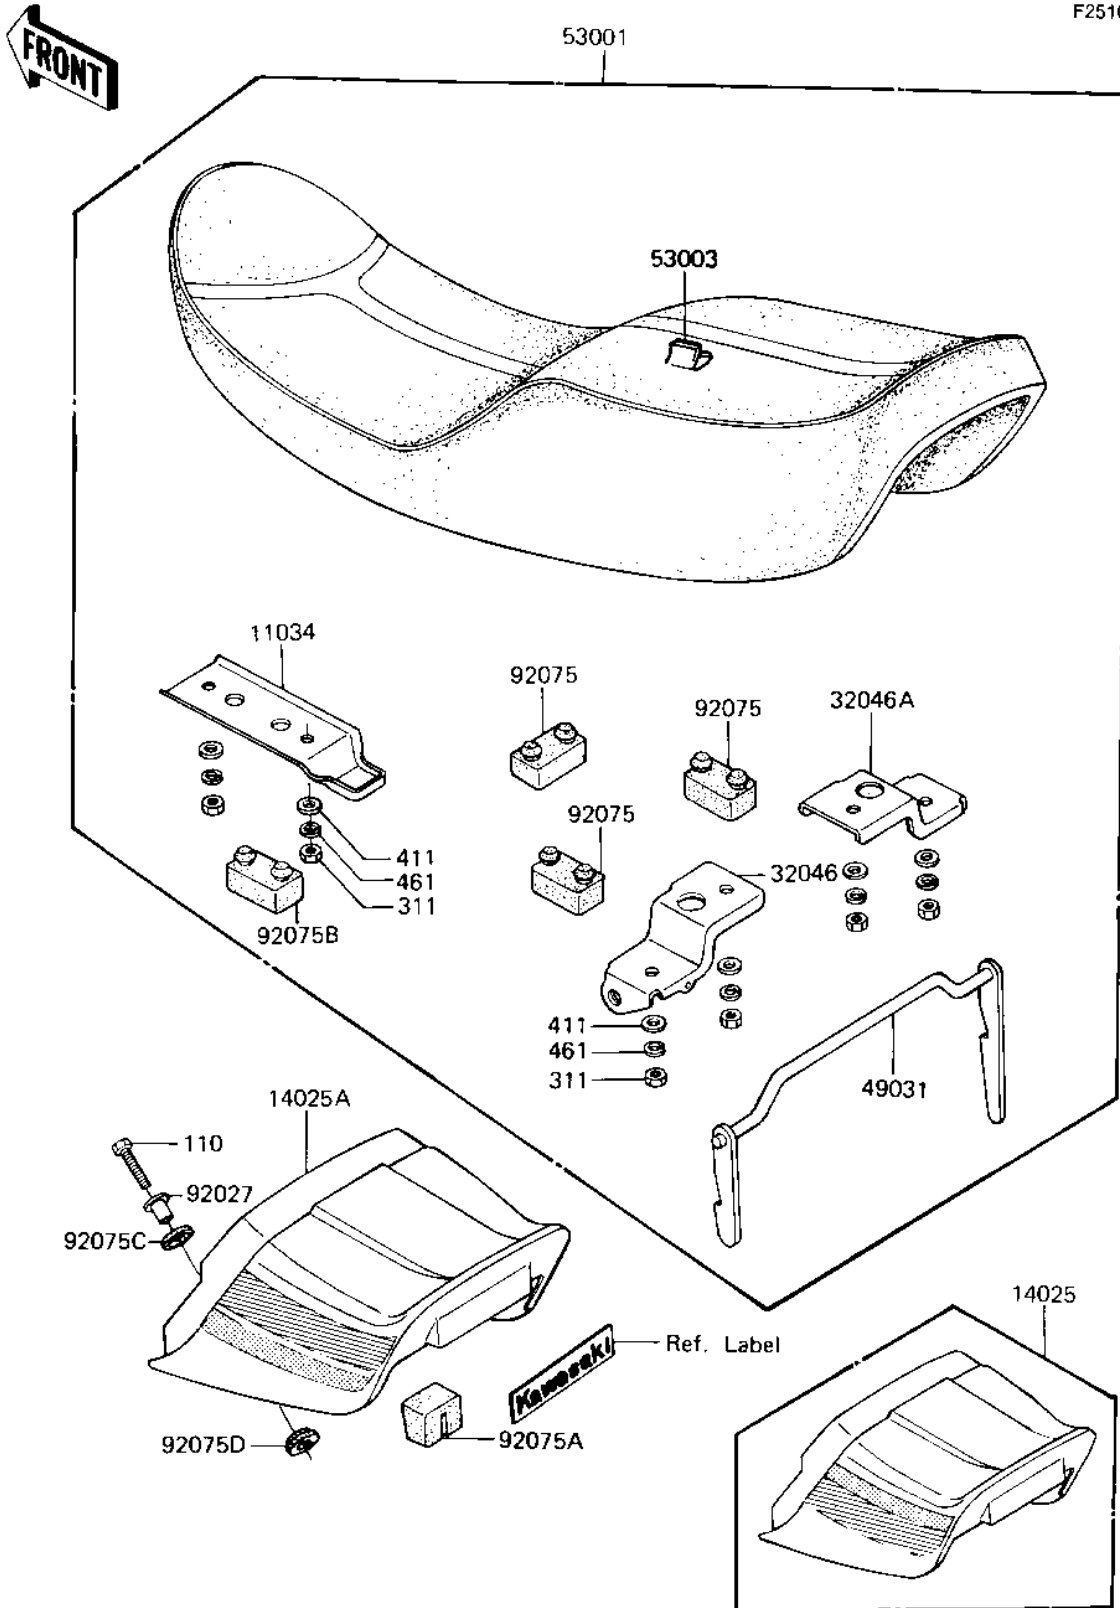

# 1983 Eddie Lawson Replica PARTS DIAGRAM

SEAT/SEAT COVER

F2510-0214

# 1983 Eddie Lawson Replica PARTS LIST

## SEAT/SEAT COVER

ITEM NAME	PART NUMBER	QUANTITY
BRACKET,SEAT,FR (Ref # 11034)	11034-1868	2
COVER,SEAT,L.GREEN (Ref # 14025A)	14025-5104-7F	1
BRACKET-SEAT,LH (Ref # 32046)	32046-1089	1
BRACKET-SEAT,RH (Ref # 32046A)	32046-1090	1
LATCH,SEAT (Ref # 49031)	49031-1006	1
SEAT-ASSY (Ref # 53001)	53001-1234	1
LEATHER,SEAT (Ref # 53003)	53003-1040	1
COLLAR (Ref # 92027)	92027-251	2
DAMPER,SEAT,RR (Ref # 92075)	92075-1276	3
DAMPER,SEAT (Ref # 92075A)	92075-1313	1
DAMPER RUBBER,SEAT (Ref # 92075B)	92075-139	2
RUBBER,FENDER COVER (Ref # 92075C)	92075-174	2
DAMPER RUBBER (Ref # 92075D)	92075-175	2
BOLT-UPSET,6X20 (Ref # 110)	112G0620	2
NUT 6MM (Ref # 311)	311B0600	8
WASHER PLAIN 6MM (Ref # 411)	411B0600	8
WASHER SPRING 6MM (Ref # 461)	461F0600	8