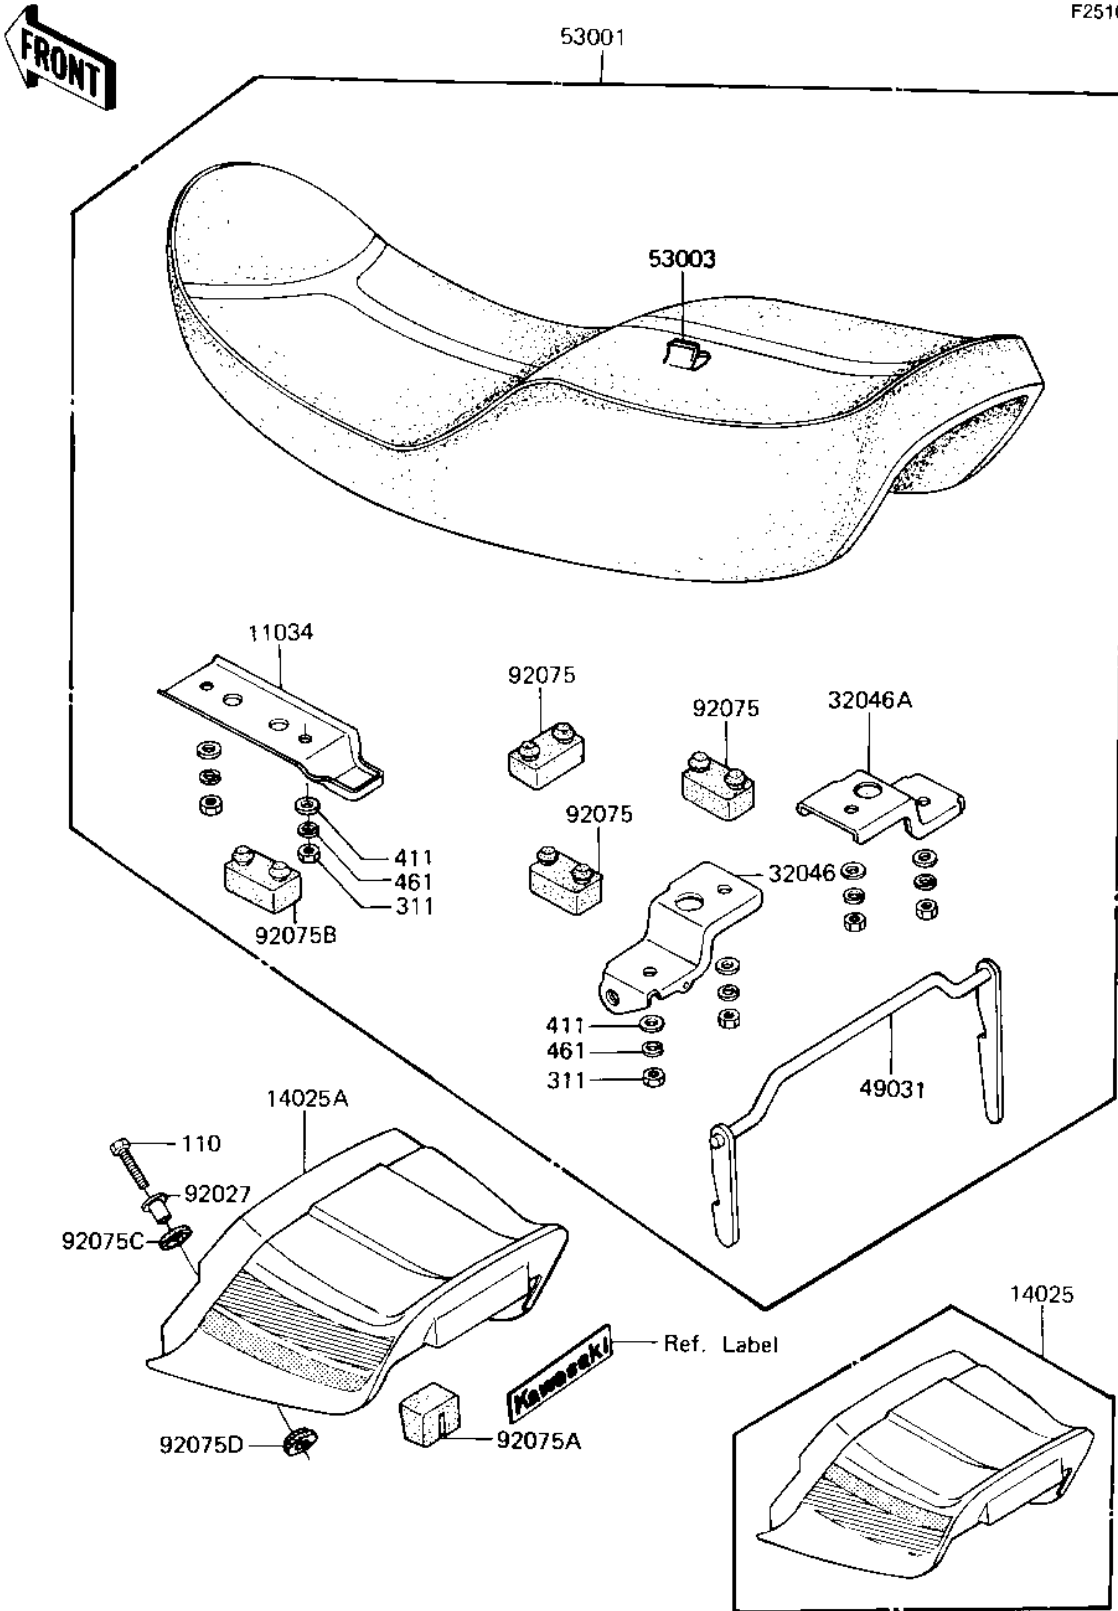

1983 Eddie Lawson Replica PARTS DIAGRAM

SEAT/SEAT COVER

F2510-0214

1983 Eddie Lawson Replica PARTS LIST

SEAT/SEAT COVER

ITEM NAME	PART NUMBER	QUANTITY
BRACKET,SEAT,FR (Ref # 11034)	11034-1868	2
COVER,SEAT,L.GREEN (Ref # 14025A)	14025-5104-7F	1
BRACKET-SEAT,LH (Ref # 32046)	32046-1089	1
BRACKET-SEAT,RH (Ref # 32046A)	32046-1090	1
LATCH,SEAT (Ref # 49031)	49031-1006	1
SEAT-ASSY (Ref # 53001)	53001-1234	1
LEATHER,SEAT (Ref # 53003)	53003-1040	1
COLLAR (Ref # 92027)	92027-251	2
DAMPER,SEAT,RR (Ref # 92075)	92075-1276	3
DAMPER,SEAT (Ref # 92075A)	92075-1313	1
DAMPER RUBBER,SEAT (Ref # 92075B)	92075-139	2
RUBBER,FENDER COVER (Ref # 92075C)	92075-174	2
DAMPER RUBBER (Ref # 92075D)	92075-175	2
BOLT-UPSET,6X20 (Ref # 110)	112G0620	2
NUT 6MM (Ref # 311)	311B0600	8
WASHER PLAIN 6MM (Ref # 411)	411B0600	8
WASHER SPRING 6MM (Ref # 461)	461F0600	8