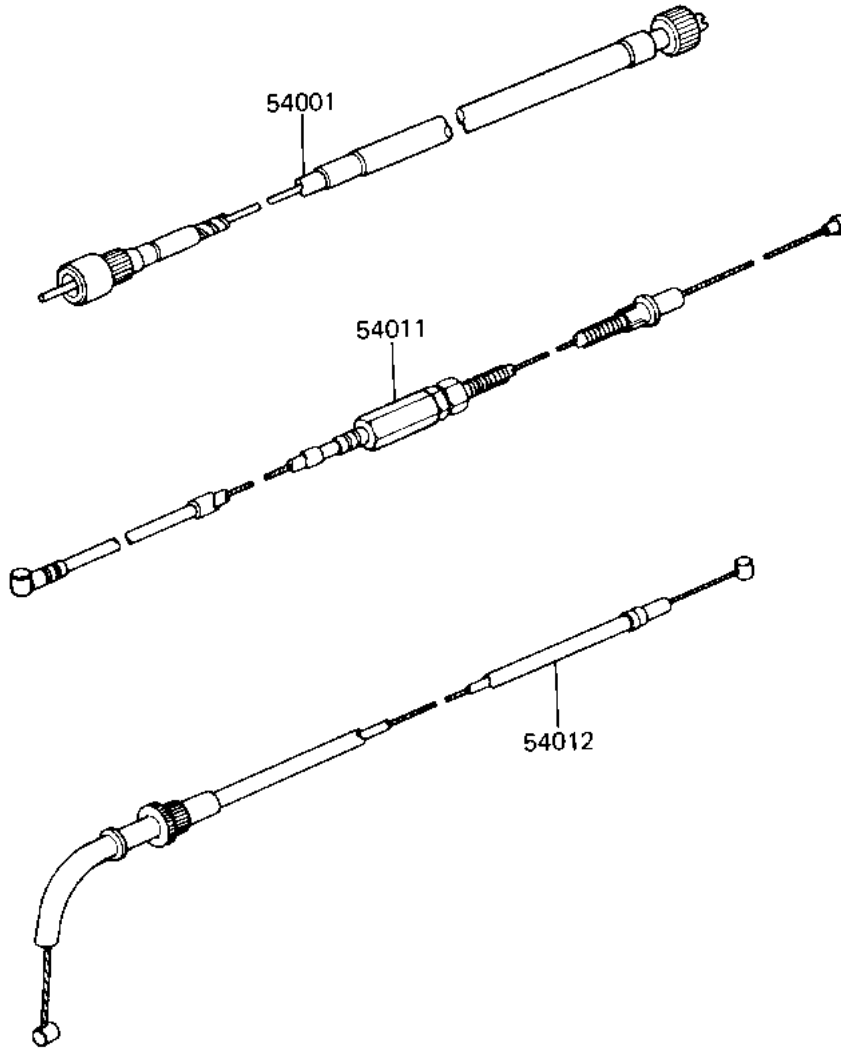

1982 Eddie Lawson Replica PARTS DIAGRAM

CABLES

F2540-0179

1982 Eddie Lawson Replica PARTS LIST

CABLES

ITEM NAME	PART NUMBER	QUANTITY
CABLE-CLUTCH (Ref # 54011)	54011-1101	1
CABLE-THROTTLE (Ref # 54012)	54012-1111	1
CLAMP,CABLE (Ref # 92037)	92037-093	1