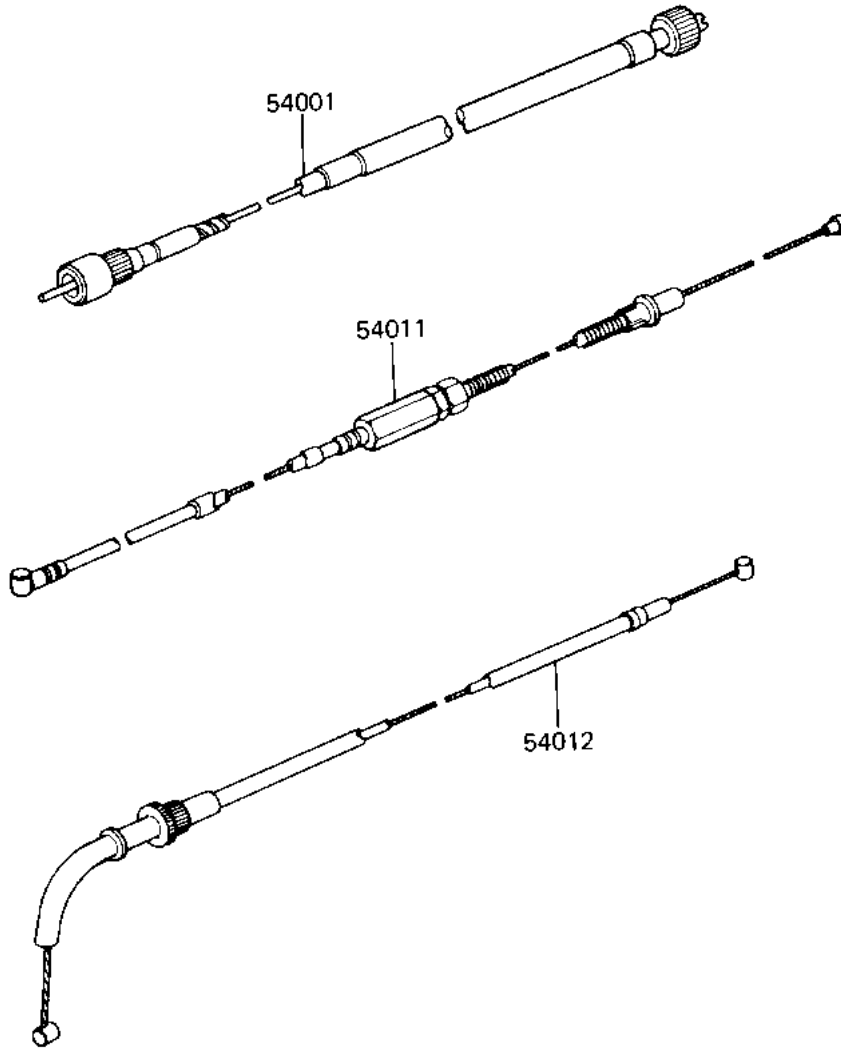

1983 Eddie Lawson Replica PARTS DIAGRAM

CABLES

F2540-0179

1983 Eddie Lawson Replica PARTS LIST

CABLES

ITEM NAME	PART NUMBER	QUANTITY
CABLE,SPEEDOMETER (Ref # 54001)	54001-1014	1
CABLE-CLUTCH (Ref # 54011)	54011-1101	1
CABLE-THROTTLE (Ref # 54012)	54012-1111	1
CLAMP,CABLE (Ref # 92037)	92037-093	1