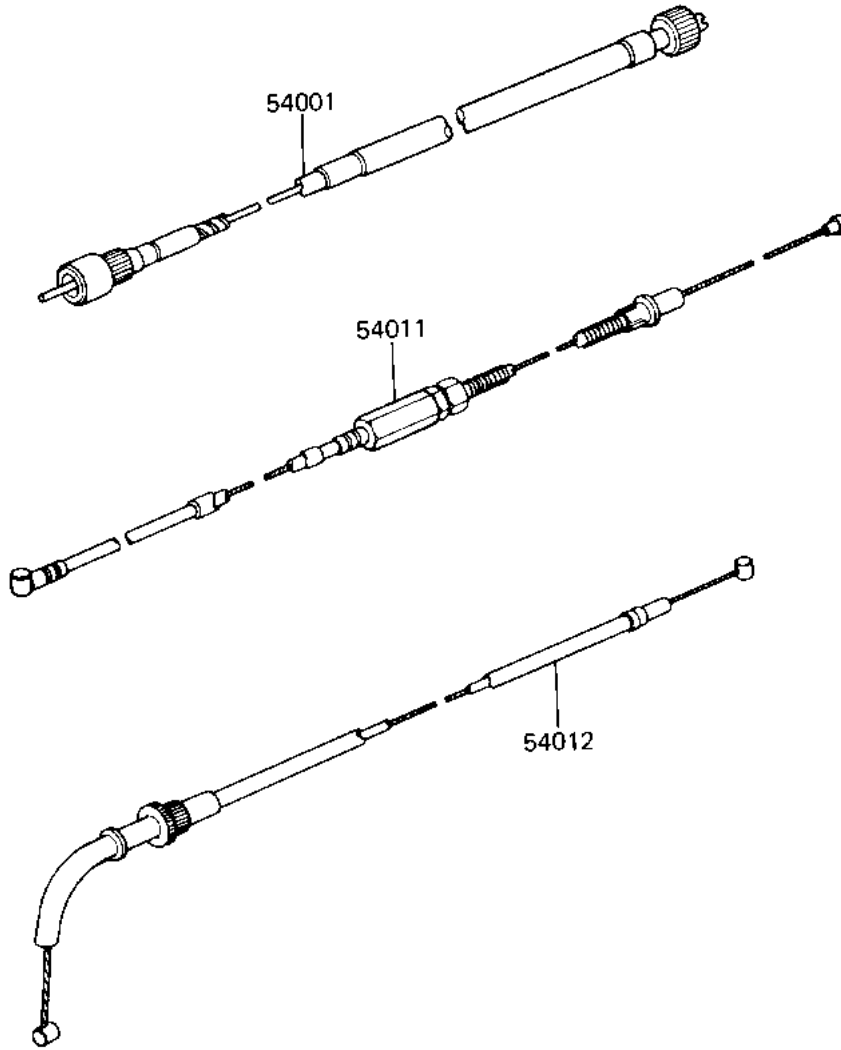

1983 Eddie Lawson Replica PARTS DIAGRAM

CABLES

F2540-0179

1983 Eddie Lawson Replica PARTS LIST

CABLES

| ITEM NAME | PART NUMBER | QUANTITY |
|---------------------------------|-------------|----------|
| CABLE,SPEEDOMETER (Ref # 54001) | 54001-1014 | 1 |
| CABLE-CLUTCH (Ref # 54011) | 54011-1101 | 1 |
| CABLE-THROTTLE (Ref # 54012) | 54012-1111 | 1 |
| CLAMP,CABLE (Ref # 92037) | 92037-093 | 1 |