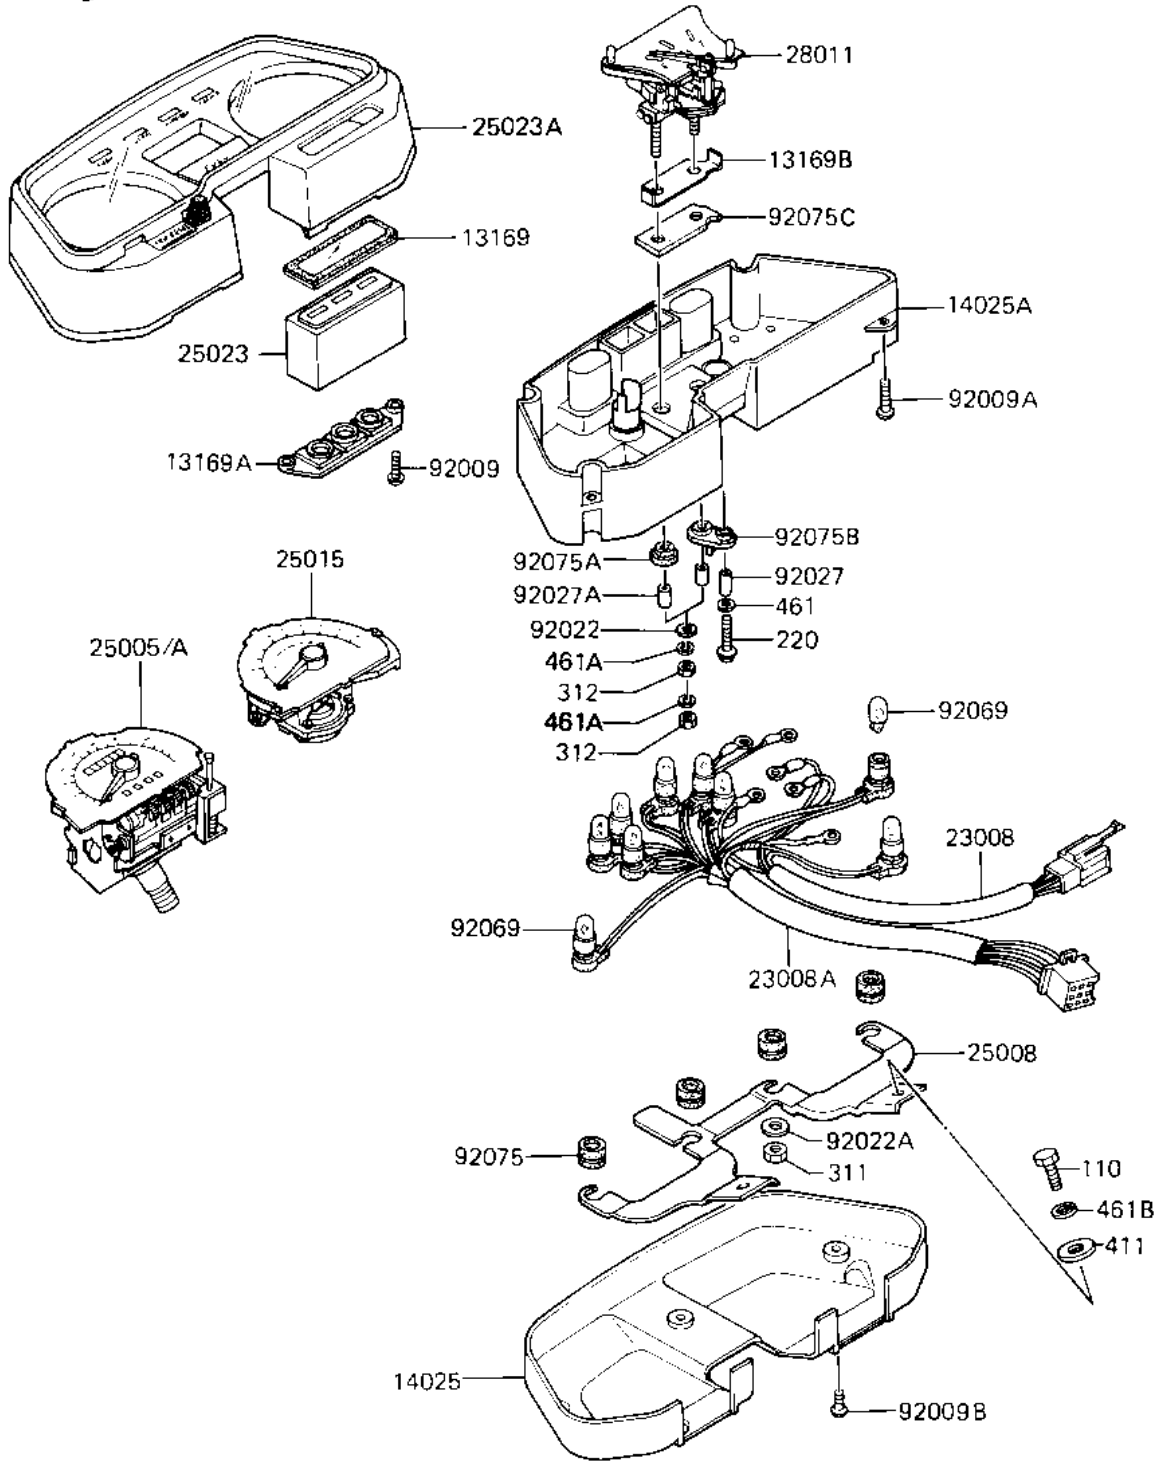

1983 Eddie Lawson Replica PARTS DIAGRAM

METERS (KZ1000-R2)

F2530-0213

1983 Eddie Lawson Replica PARTS LIST

METERS (KZ1000-R2)

ITEM NAME	PART NUMBER	QUANTITY
PLATE,PILOT BOX (Ref # 13169)	13169-1508	1
PLATE,BULB SOCKET (Ref # 13169A)	13169-1556	1
PLATE,FUEL METER (Ref # 13169B)	13169-1593	1
COVER,METER,LWR (Ref # 14025)	14025-1473	1
COVER,METER UNIT (Ref # 14025A)	14025-1600	1
SOCKET-ASSY,FUEL&OIL (Ref # 23008)	23008-1178	1
SOCKET-ASSY,METER (Ref # 23008A)	23008-1181	1
SPEEDOMETER,KPH (Canada) (Ref # 25005)	25005-1180	1
SPEEDOMETER,MPH (Ref # 25005A)	25005-1221	1
BRACKET-METER (Ref # 25008)	25008-1058	1
TACHOMETER,X1000RPM (Ref # 25015)	25015-1141	1
COVER-METER CASE.PILO (Ref # 25023)	25023-1051	1
COVER-METER CASE,UPP (Ref # 25023A)	25023-1056	1
METER,FUEL (Ref # 28011)	28011-1032	1
SCREW,TAPPING,4X14 (Ref # 92009)	92009-1140	2
SCREW,TAPPING,4X20 (Ref # 92009A)	92009-1141	4
SCREW,TAPPING,4X12 (Ref # 92009B)	92009-1142	3
WASHER,4.5X10X0.8 (Ref # 92022)	92022-1394	2
WASHER,PLAIN,6MM (Ref # 92022A)	92022-263	2
COLLAR,5.5X11 (Ref # 92027)	92027-1563	1
COLLAR,6X8.5 (Ref # 92027A)	92027-1564	2
BULB,12V3.4W (Ref # 92069)	92069-1007	10
DAMPER,METER BRACKET (Ref # 92075)	92075-1385	4
DAMPER,FUEL METER (Ref # 92075A)	92075-1453	1
DAMPER,FUEL METER (Ref # 92075B)	92075-1454	1
DAMPER,FUEL METER (Ref # 92075C)	92075-1455	1
BOLT-UPSET 6X14 (Ref # 110)	112B0614	2
SCREW-PAN-CROS (Ref # 220)	220B0316	1
NUT,5MM (Ref # 311)	311B0500	2

1983 Eddie Lawson Replica PARTS LIST

METERS (KZ1000-R2)

ITEM NAME	PART NUMBER	QUANTITY
NUT-HEX (Ref # 312)	312B0400	4
WASHER PLAIN 6MM (Ref # 411)	411B0600	2
WASHER SPRING 3MM (Ref # 461)	461F0300	1
WASHER SPRING 4MM (Ref # 461A)	461F0400	4
WASHER SPRING 6MM (Ref # 461B)	461F0600	2