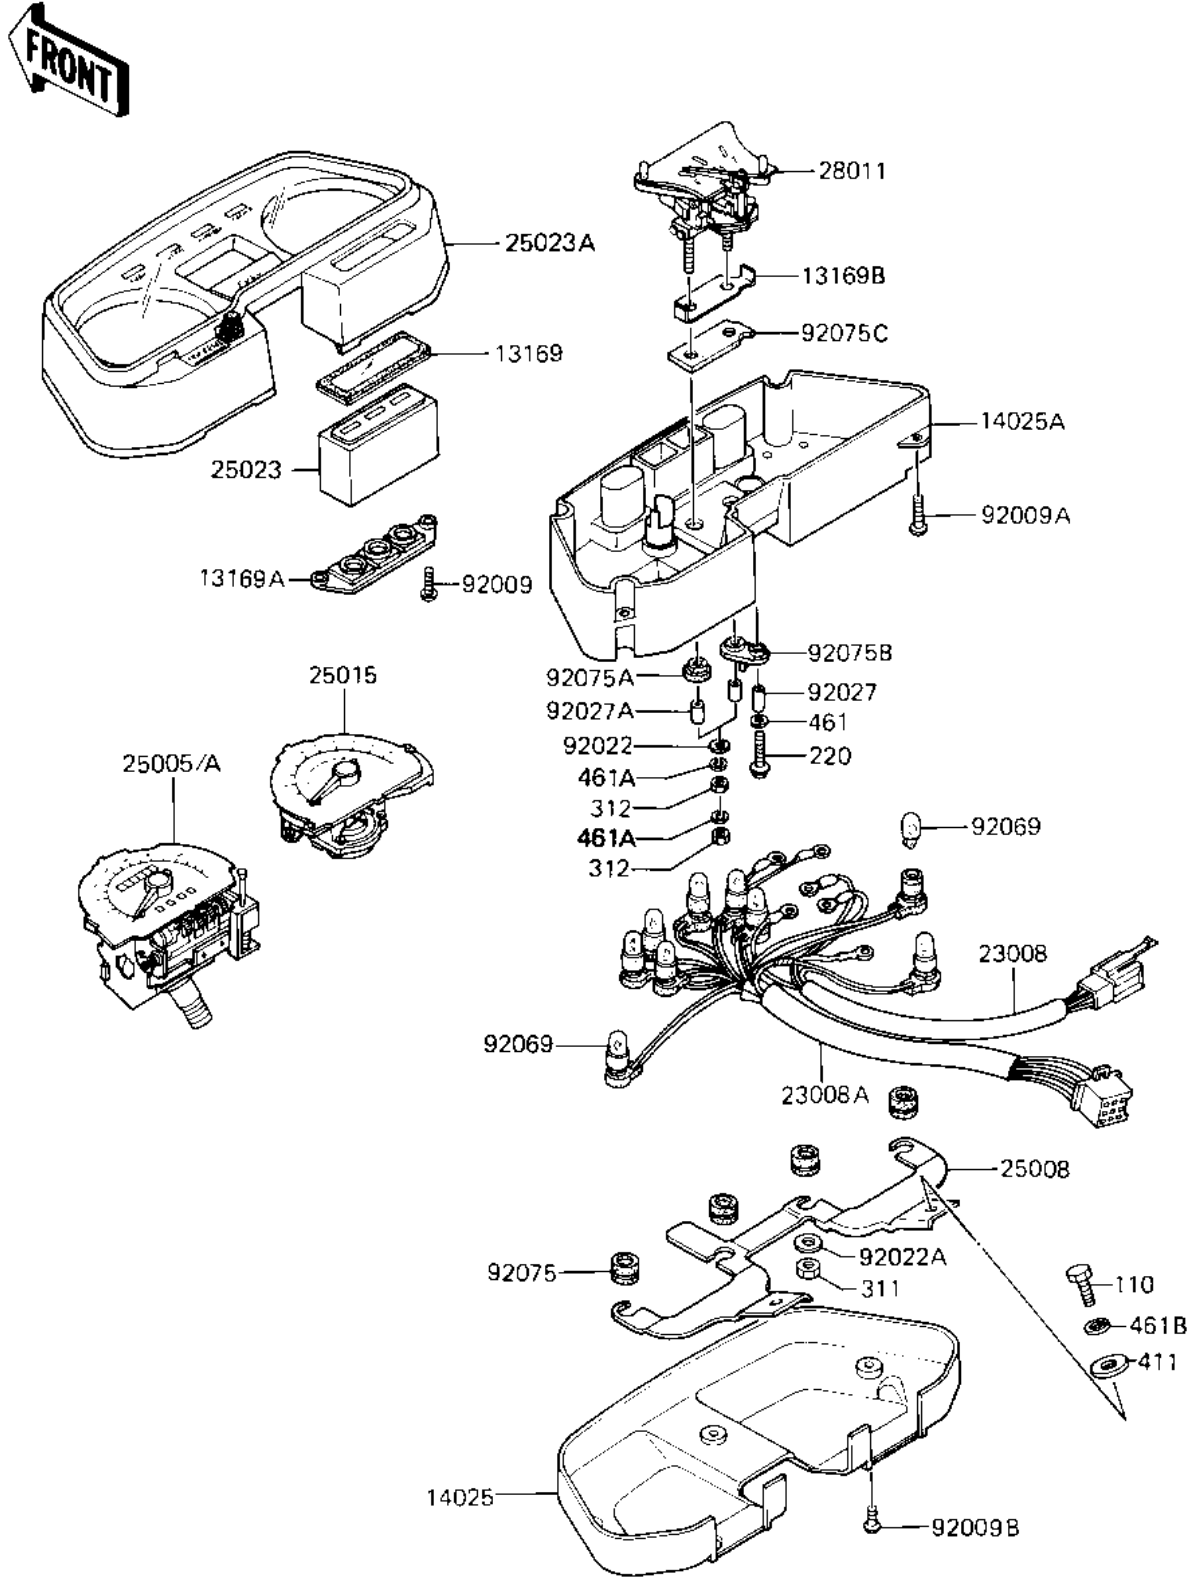

1983 Eddie Lawson Replica PARTS DIAGRAM

METERS (KZ1000-R2)

F2530-0213

1983 Eddie Lawson Replica PARTS LIST

METERS (KZ1000-R2)

ITEM NAME	PART NUMBER	QUANTITY
PLATE,PILOT BOX (Ref # 13169)	13169-1508	1
PLATE,BULB SOCKET (Ref # 13169A)	13169-1556	1
PLATE,FUEL METER (Ref # 13169B)	13169-1593	1
COVER,METER,LWR (Ref # 14025)	14025-1473	1
COVER,METER UNIT (Ref # 14025A)	14025-1600	1
SOCKET-ASSY,FUEL&OIL (Ref # 23008)	23008-1178	1
SOCKET-ASSY,METER (Ref # 23008A)	23008-1181	1
SPEEDOMETER,KPH (Canada) (Ref # 25005)	25005-1180	1
SPEEDOMETER,MPH (Ref # 25005A)	25005-1221	1
BRACKET-METER (Ref # 25008)	25008-1058	1
TACHOMETER,X1000RPM (Ref # 25015)	25015-1141	1
COVER-METER CASE.PILO (Ref # 25023)	25023-1051	1
COVER-METER CASE,UPP (Ref # 25023A)	25023-1056	1
METER,FUEL (Ref # 28011)	28011-1032	1
SCREW,TAPPING,4X14 (Ref # 92009)	92009-1140	2
SCREW,TAPPING,4X20 (Ref # 92009A)	92009-1141	4
SCREW,TAPPING,4X12 (Ref # 92009B)	92009-1142	3
WASHER,4.5X10X0.8 (Ref # 92022)	92022-1394	2
WASHER,PLAIN,6MM (Ref # 92022A)	92022-263	2
COLLAR,5.5X11 (Ref # 92027)	92027-1563	1
COLLAR,6X8.5 (Ref # 92027A)	92027-1564	2
BULB,12V3.4W (Ref # 92069)	92069-1007	10
DAMPER,METER BRACKET (Ref # 92075)	92075-1385	4
DAMPER,FUEL METER (Ref # 92075A)	92075-1453	1
DAMPER,FUEL METER (Ref # 92075B)	92075-1454	1
DAMPER,FUEL METER (Ref # 92075C)	92075-1455	1
BOLT-UPSET 6X14 (Ref # 110)	112B0614	2
SCREW-PAN-CROS (Ref # 220)	220B0316	1
NUT,5MM (Ref # 311)	311B0500	2

1983 Eddie Lawson Replica PARTS LIST

METERS (KZ1000-R2)

ITEM NAME	PART NUMBER	QUANTITY
NUT-HEX (Ref # 312)	312B0400	4
WASHER PLAIN 6MM (Ref # 411)	411B0600	2
WASHER SPRING 3MM (Ref # 461)	461F0300	1
WASHER SPRING 4MM (Ref # 461A)	461F0400	4
WASHER SPRING 6MM (Ref # 461B)	461F0600	2