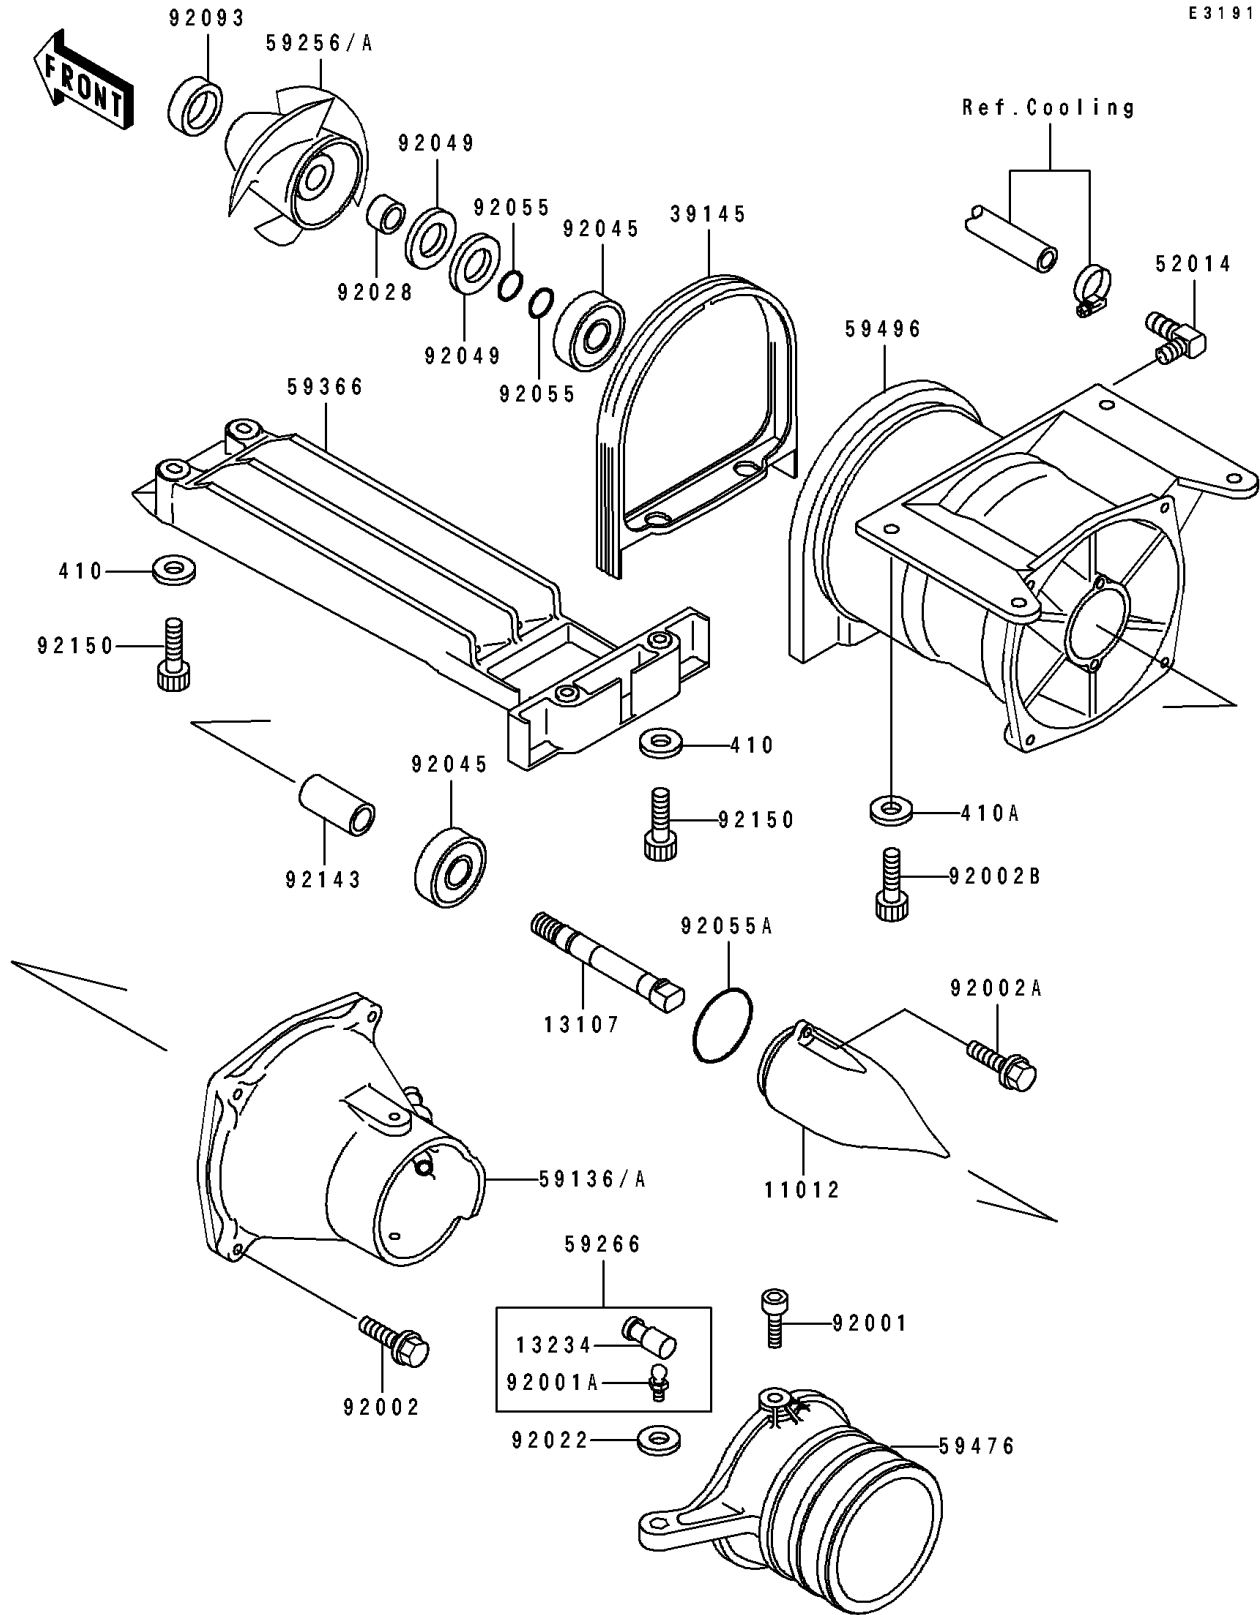

1993 750 SS PARTS DIAGRAM

Jet Pump

E3191

1993 750 SS PARTS LIST

Jet Pump

ITEM NAME	PART NUMBER	QUANTITY
CAP,JET PUMP (Ref # 11012)	11012-3712	1
SHAFT,JET PUMP (Ref # 13107)	13107-3721	1
SHAFT-COMP,JOINT (Ref # 13234)	13234-3708	1
TRIM-SEAL (Ref # 39145)	39145-3732	1
ELBOW (Ref # 52014)	52014-3708	1
NOZZLE-PUMP (Ref # 59136A)	59136-3718	1
IMPELLER (Ref # 59256)	59256-3715	1
JOINT-BALL (Ref # 59266)	59266-3707	1
GRATE (Ref # 59366)	59366-3710	1
NOZZLE-STRG (Ref # 59476)	59476-3713	1
VANE-GUIDE (Ref # 59496)	59496-3703	1
BOLT,SOCKET,6X11 (Ref # 92001)	92001-3701	2
BOLT,BALL,6MM (Ref # 92001A)	92001-3703	1
BOLT,6X30 (Ref # 92002)	92002-3726	4
BOLT,6X16 (Ref # 92002A)	92002-3728	2
BOLT,SOCKET,8X20 (Ref # 92002B)	92002-3771	4
WASHER (Ref # 92022)	92022-567	1
BUSHING,17X25X15 (Ref # 92028)	92028-3717	1
BEARING-BALL,#63032RD (Ref # 92045)	92045-3706	2
SEAL-OIL,TCV-25476 (Ref # 92049)	92049-3711	2
RING-O,13X1.9 (Ref # 92055)	92055-1021	2
RING-O (Ref # 92055A)	92055-3706	1
SEAL,JET PUMP (Ref # 92093)	92093-3739	1
COLLAR,17.4X25.4X53 (Ref # 92143)	92143-3708	1
BOLT,SOCKET,6X18 (Ref # 92150)	92150-3795	4
WASHER-PLAIN-SMALL,6MM (Ref # 410)	410S0600	4
WASHER-PLAIN-SMALL,8MM (Ref # 410A)	410S0800	4