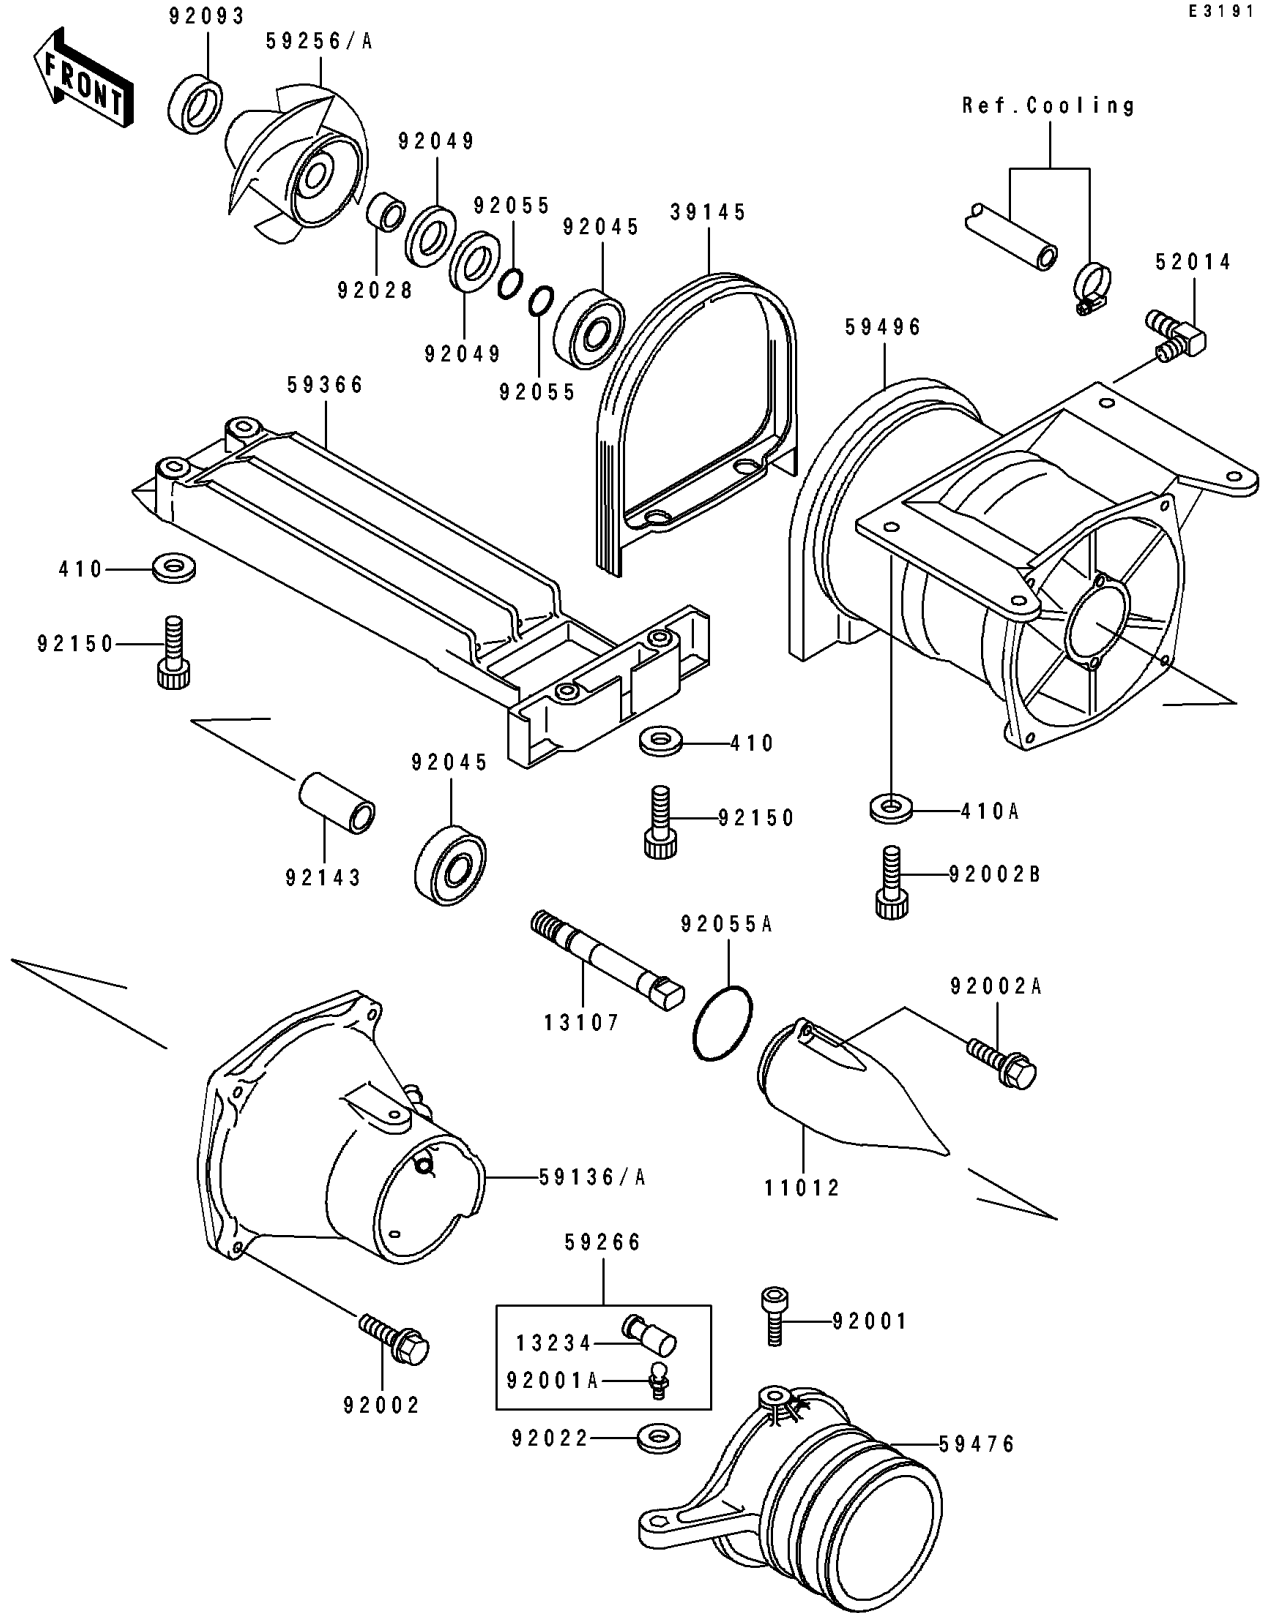

1994 750 SS PARTS DIAGRAM

Jet Pump

E3191

1994 750 SS PARTS LIST

Jet Pump

ITEM NAME	PART NUMBER	QUANTITY
CAP,JET PUMP (Ref # 11012)	11012-3712	1
SHAFT,JET PUMP (Ref # 13107)	13107-3721	1
SHAFT-COMP,JOINT (Ref # 13234)	13234-3708	1
TRIM-SEAL (Ref # 39145)	39145-3732	1
ELBOW (Ref # 52014)	52014-3708	1
NOZZLE-PUMP (Ref # 59136)	59136-3716	1
IMPELLER (Ref # 59256A)	59256-3723	1
JOINT-BALL (Ref # 59266)	59266-3707	1
GRATE (Ref # 59366)	59366-3710	1
NOZZLE-STRG (Ref # 59476)	59476-3713	1
VANE-GUIDE (Ref # 59496)	59496-3703	1
BOLT,SOCKET,6X11 (Ref # 92001)	92001-3701	2
BOLT,BALL,6MM (Ref # 92001A)	92001-3703	1
BOLT,6X30 (Ref # 92002)	92002-3726	4
BOLT,6X16 (Ref # 92002A)	92002-3728	2
BOLT,SOCKET,8X20 (Ref # 92002B)	92002-3771	4
WASHER (Ref # 92022)	92022-567	1
BUSHING,17X25X15 (Ref # 92028)	92028-3717	1
BEARING-BALL,#63032RD (Ref # 92045)	92045-3706	2
SEAL-OIL,TCV-25476 (Ref # 92049)	92049-3711	2
RING-O,13X1.9 (Ref # 92055)	92055-1021	2
RING-O (Ref # 92055A)	92055-3706	1
SEAL,JET PUMP (Ref # 92093)	92093-3739	1
COLLAR,17.4X25.4X53 (Ref # 92143)	92143-3708	1
BOLT,SOCKET,6X18 (Ref # 92150)	92150-3795	4
WASHER-PLAIN-SMALL,6MM (Ref # 410)	410S0600	4
WASHER-PLAIN-SMALL,8MM (Ref # 410A)	410S0800	4