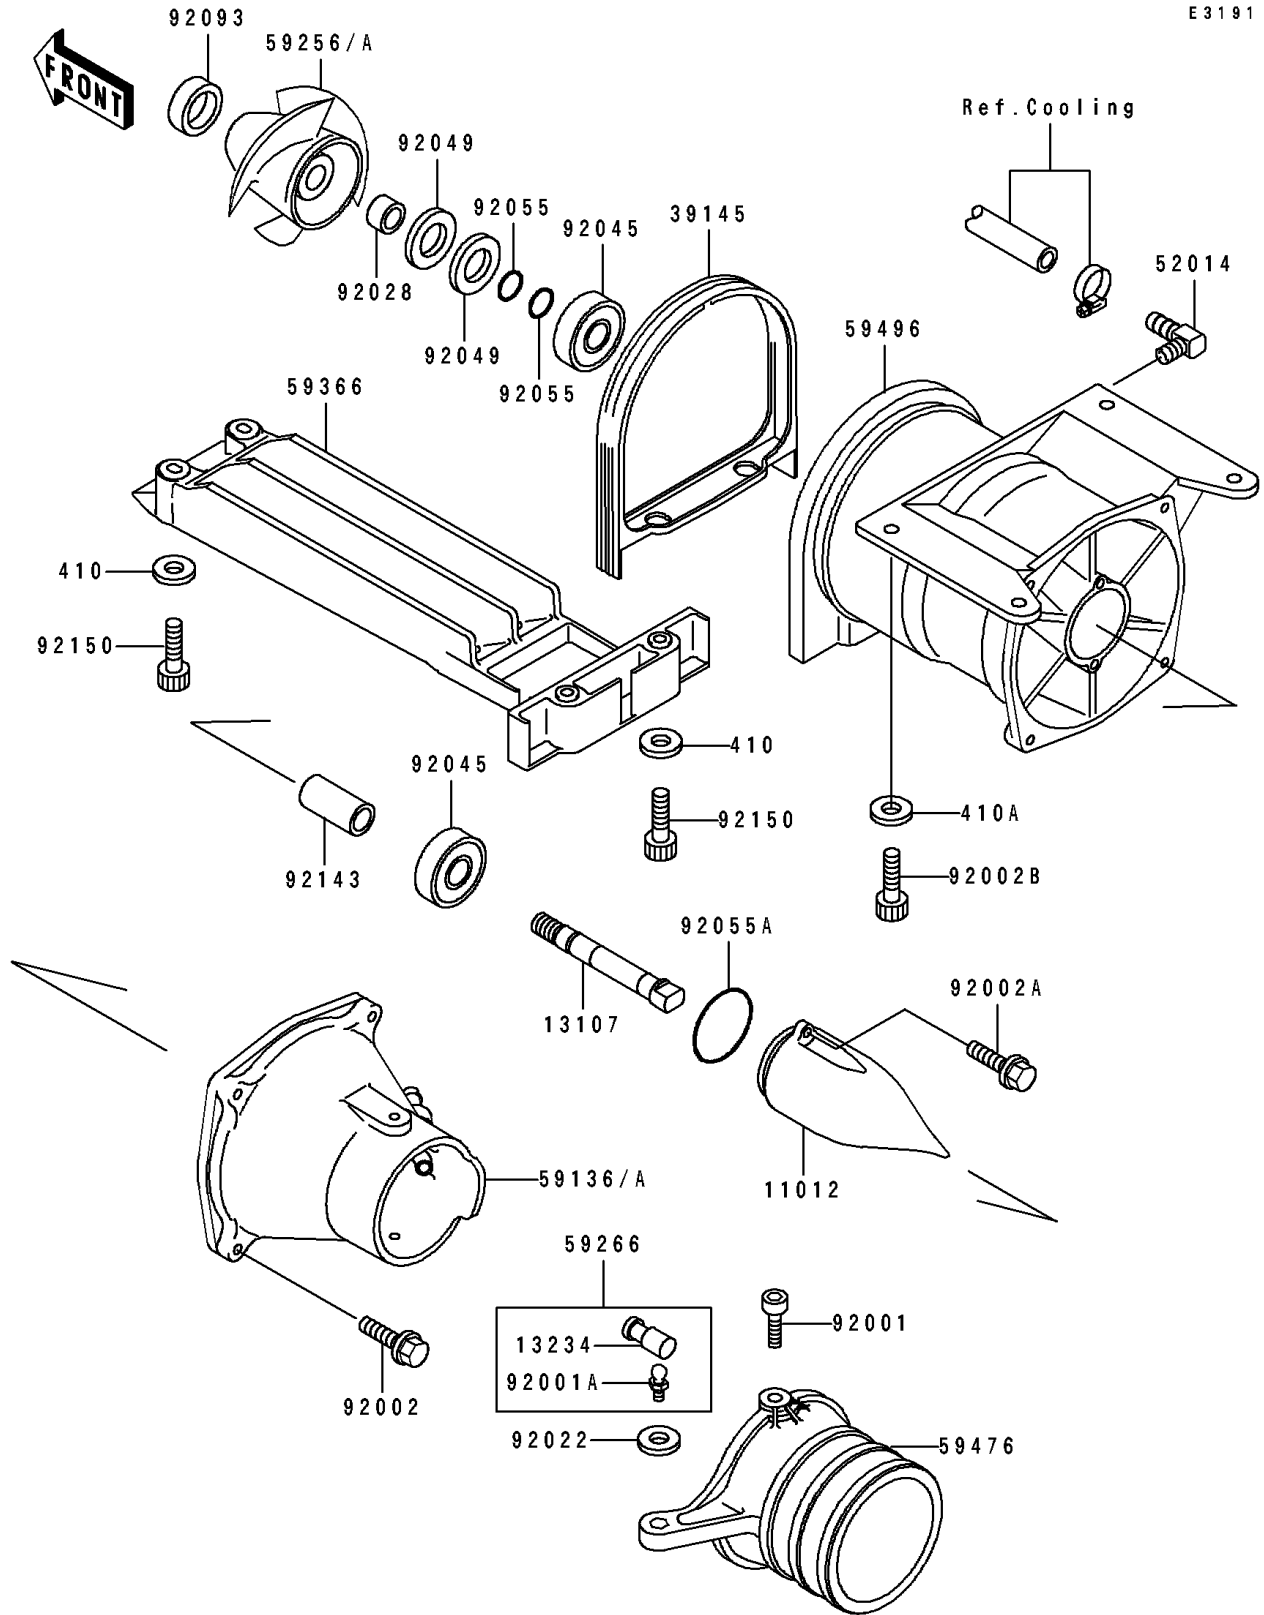

# 1995 750 SS PARTS DIAGRAM

Jet Pump

E3191

# 1995 750 SS PARTS LIST

## Jet Pump

ITEM NAME	PART NUMBER	QUANTITY
CAP,JET PUMP (Ref # 11012)	11012-3712	1
SHAFT,JET PUMP (Ref # 13107)	13107-3721	1
SHAFT-COMP,JOINT (Ref # 13234)	13234-3708	1
TRIM-SEAL (Ref # 39145)	39145-3732	1
ELBOW (Ref # 52014)	52014-3708	1
NOZZLE-PUMP (Ref # 59136)	59136-3716	1
IMPELLER (Ref # 59256A)	59256-3723	1
JOINT-BALL (Ref # 59266)	59266-3707	1
GRATE (Ref # 59366)	59366-3710	1
NOZZLE-STRG (Ref # 59476)	59476-3713	1
VANE-GUIDE (Ref # 59496)	59496-3703	1
BOLT,SOCKET,6X11 (Ref # 92001)	92001-3701	2
BOLT,BALL,6MM (Ref # 92001A)	92001-3703	1
BOLT,6X30 (Ref # 92002)	92002-3726	4
BOLT,6X16 (Ref # 92002A)	92002-3728	2
BOLT,SOCKET,8X20 (Ref # 92002B)	92002-3771	4
WASHER (Ref # 92022)	92022-567	1
BUSHING,17X25X15 (Ref # 92028)	92028-3717	1
BEARING-BALL,#63032RD (Ref # 92045)	92045-3706	2
SEAL-OIL,TCV-25476 (Ref # 92049)	92049-3711	2
RING-O,13X1.9 (Ref # 92055)	92055-1021	2
RING-O (Ref # 92055A)	92055-3706	1
SEAL,JET PUMP (Ref # 92093)	92093-3739	1
COLLAR,17.4X25.4X53 (Ref # 92143)	92143-3708	1
BOLT,SOCKET,6X18 (Ref # 92150)	92150-3795	4
WASHER-PLAIN-SMALL,6MM (Ref # 410)	410S0600	4
WASHER-PLAIN-SMALL,8MM (Ref # 410A)	410S0800	4