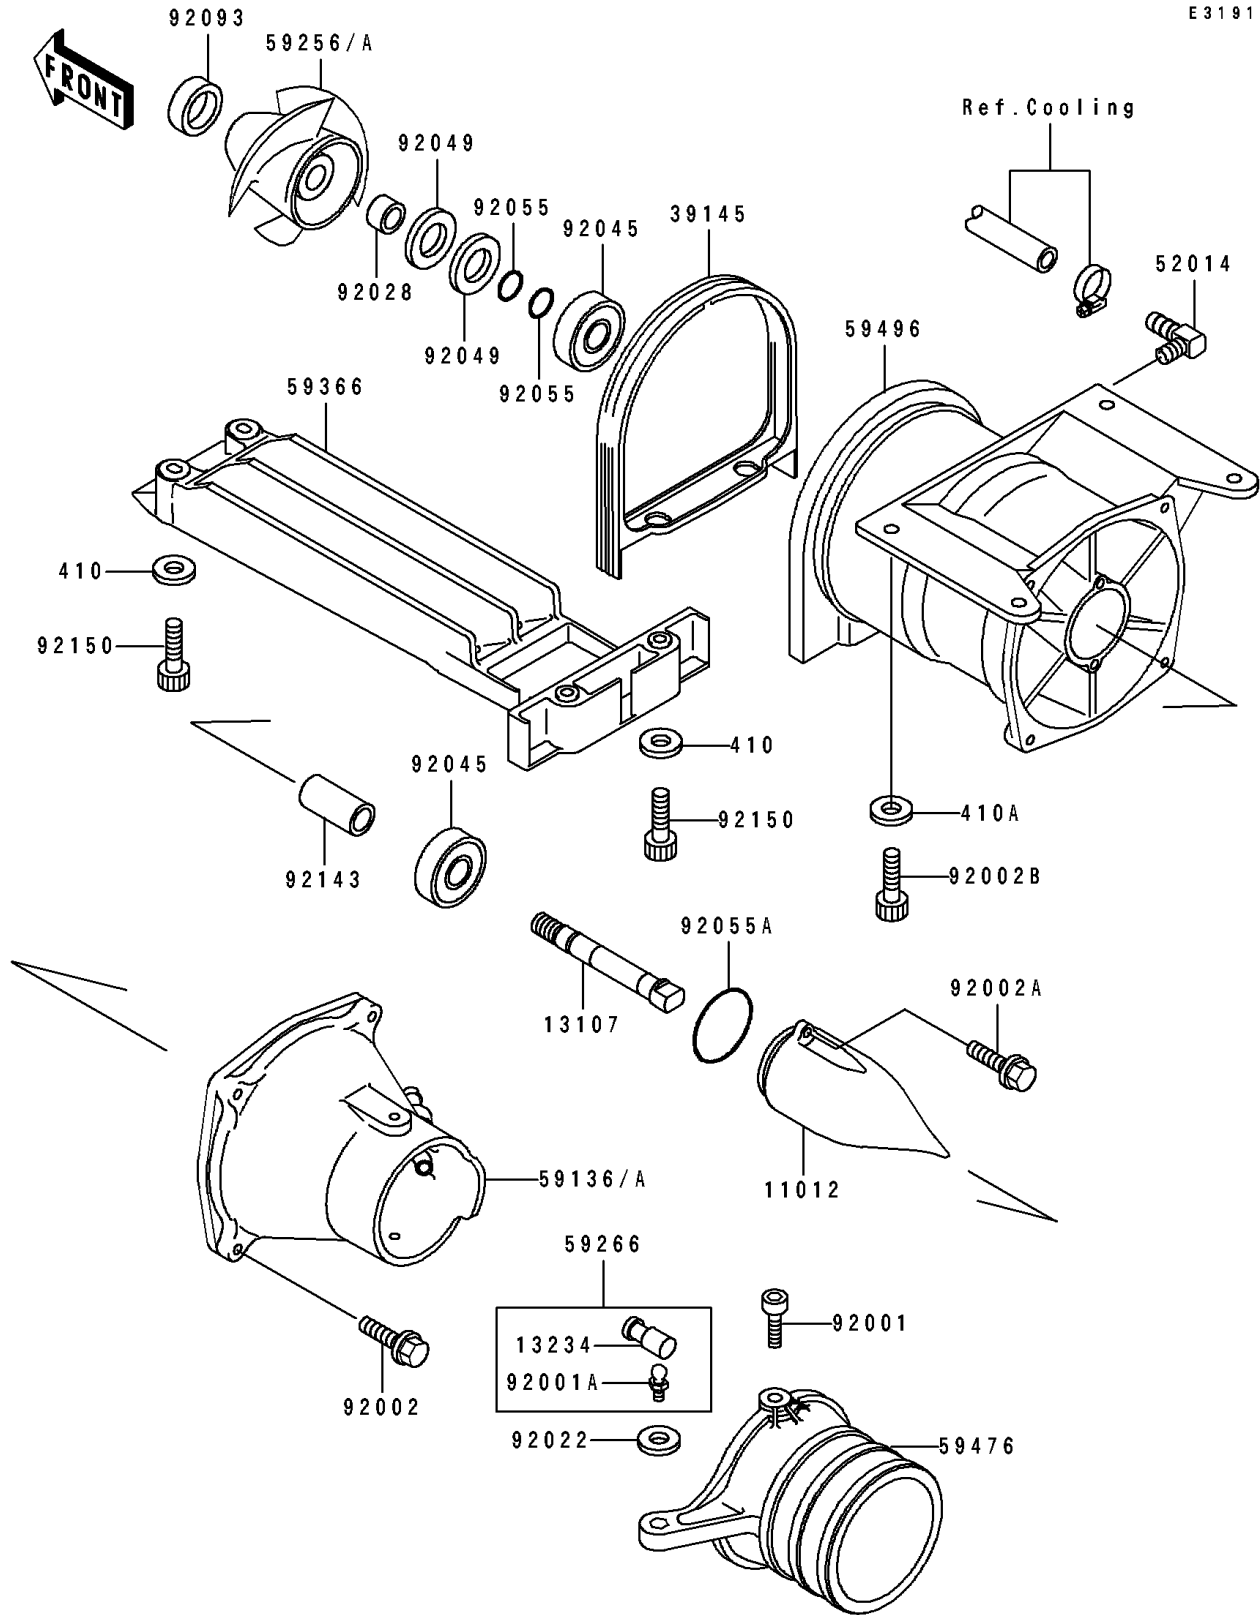

1995 750 SS PARTS DIAGRAM

Jet Pump

E3191

1995 750 SS PARTS LIST

Jet Pump

ITEM NAME	PART NUMBER	QUANTITY
CAP,JET PUMP (Ref # 11012)	11012-3712	1
SHAFT,JET PUMP (Ref # 13107)	13107-3721	1
SHAFT-COMP,JOINT (Ref # 13234)	13234-3708	1
TRIM-SEAL (Ref # 39145)	39145-3732	1
ELBOW (Ref # 52014)	52014-3708	1
NOZZLE-PUMP (Ref # 59136)	59136-3716	1
IMPELLER (Ref # 59256A)	59256-3723	1
JOINT-BALL (Ref # 59266)	59266-3707	1
GRATE (Ref # 59366)	59366-3710	1
NOZZLE-STRG (Ref # 59476)	59476-3713	1
VANE-GUIDE (Ref # 59496)	59496-3703	1
BOLT,SOCKET,6X11 (Ref # 92001)	92001-3701	2
BOLT,BALL,6MM (Ref # 92001A)	92001-3703	1
BOLT,6X30 (Ref # 92002)	92002-3726	4
BOLT,6X16 (Ref # 92002A)	92002-3728	2
BOLT,SOCKET,8X20 (Ref # 92002B)	92002-3771	4
WASHER (Ref # 92022)	92022-567	1
BUSHING,17X25X15 (Ref # 92028)	92028-3717	1
BEARING-BALL,#63032RD (Ref # 92045)	92045-3706	2
SEAL-OIL,TCV-25476 (Ref # 92049)	92049-3711	2
RING-O,13X1.9 (Ref # 92055)	92055-1021	2
RING-O (Ref # 92055A)	92055-3706	1
SEAL,JET PUMP (Ref # 92093)	92093-3739	1
COLLAR,17.4X25.4X53 (Ref # 92143)	92143-3708	1
BOLT,SOCKET,6X18 (Ref # 92150)	92150-3795	4
WASHER-PLAIN-SMALL,6MM (Ref # 410)	410S0600	4
WASHER-PLAIN-SMALL,8MM (Ref # 410A)	410S0800	4