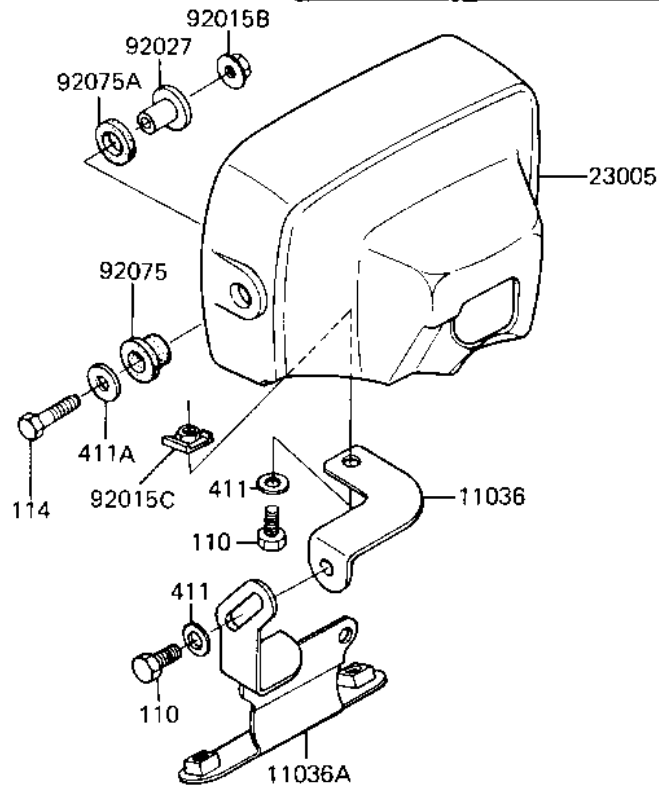

1982 Eddie Lawson Replica PARTS DIAGRAM

HEADLIGHT

F2710-0106

1982 Eddie Lawson Replica PARTS LIST

HEADLIGHT

ITEM NAME	PART NUMBER	QUANTITY
BRACKET-A,HEAD LAMP,B (Ref # 11036)	11036-1354	1
BRACKET-A,HEAD LAMP,B (Ref # 11036A)	11036-1355	1
HOLDER,HEAD LAMP SOCK (Ref # 13091)	13091-1036	1
LAMP-HEAD (Ref # 23004)	23004-1116	1
BODY-COMP-HEAD LAMP (Ref # 23005)	23005-1022-6Z	1
RIM-LAMP,BLACK (Ref # 23006)	23006-1024	1
LENS-COMP (Ref # 23007)	23007-1041	1
COVER,HEAD LAMP SOCKE (Ref # 49016)	49016-1023	1
SCREW-PAN HEAD,5X12 (Ref # 92009)	23019-023	2
SCREW,HEAD LAMP LENS (Ref # 92009A)	92009-1047	1
SCREW-PAN HEAD,5MM (Ref # 92009B)	92011-024	1
NUT,4MM (Ref # 92015)	23020-018	1
NUT,HEAD LAMP RIM FIT (Ref # 92015A)	23020-023	2
NUT,8M/M (Ref # 92015B)	92015-1014	2
NUT,HEAD LAMP BODY FT (Ref # 92015C)	92015-1050	1
WASHER (Ref # 92022)	23021-004	1
WASHER (Ref # 92022A)	23021-010	2
WASHER-PLAIN,5MM (Ref # 92022B)	23021-012	2
COLLAR,HEAD LAMP FITT (Ref # 92027)	92027-1131	2
BULB,12V-60/55W (Ref # 92069)	92069-1002	1
DAMPER,HEAD LAMP FITT (Ref # 92075)	92075-1109	2
DAMPER,HEAD LAMP FITT (Ref # 92075A)	92075-1110	2
SPRING,HEAD LAMP LENS (Ref # 92081)	92081-1103	1
BOLT-UPSET 6X14 (Ref # 110)	112B0614	2
BOLT-SMALL-UPSET (Ref # 114)	115C0835	2
WASHER PLAIN 6MM (Ref # 411)	411B0600	2
WASHER PLAIN (Ref # 411A)	411F0800	2
WASHER SPRING 5MM (Ref # 461)	461F0500	2