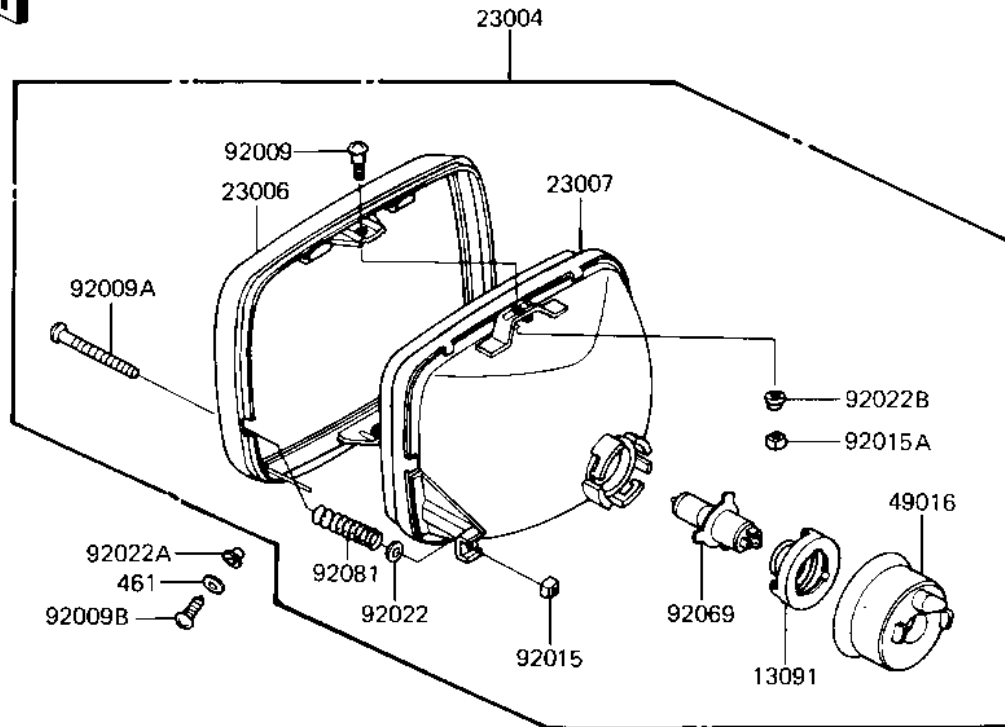

1982 Eddie Lawson Replica PARTS DIAGRAM

HEADLIGHT

F2710-0106

1982 Eddie Lawson Replica PARTS LIST

HEADLIGHT

ITEM NAME	PART NUMBER	QUANTITY
BRACKET-A,HEAD LAMP,B (Ref # 11036)	11036-1354	1
BRACKET-A,HEAD LAMP,B (Ref # 11036A)	11036-1355	1
HOLDER,HEAD LAMP SOCK (Ref # 13091)	13091-1036	1
LAMP-HEAD (Ref # 23004)	23004-1116	1
BODY-COMP-HEAD LAMP (Ref # 23005)	23005-1022-6Z	1
RIM-LAMP,BLACK (Ref # 23006)	23006-1024	1
LENS-COMP (Ref # 23007)	23007-1041	1
COVER,HEAD LAMP SOCKE (Ref # 49016)	49016-1023	1
SCREW-PAN HEAD,5X12 (Ref # 92009)	23019-023	2
SCREW,HEAD LAMP LENS (Ref # 92009A)	92009-1047	1
SCREW-PAN HEAD,5MM (Ref # 92009B)	92011-024	1
NUT,4MM (Ref # 92015)	23020-018	1
NUT,HEAD LAMP RIM FIT (Ref # 92015A)	23020-023	2
NUT,8M/M (Ref # 92015B)	92015-1014	2
NUT,HEAD LAMP BODY FT (Ref # 92015C)	92015-1050	1
WASHER (Ref # 92022)	23021-004	1
WASHER (Ref # 92022A)	23021-010	2
WASHER-PLAIN,5MM (Ref # 92022B)	23021-012	2
COLLAR,HEAD LAMP FITT (Ref # 92027)	92027-1131	2
BULB,12V-60/55W (Ref # 92069)	92069-1002	1
DAMPER,HEAD LAMP FITT (Ref # 92075)	92075-1109	2
DAMPER,HEAD LAMP FITT (Ref # 92075A)	92075-1110	2
SPRING,HEAD LAMP LENS (Ref # 92081)	92081-1103	1
BOLT-UPSET 6X14 (Ref # 110)	112B0614	2
BOLT-SMALL-UPSET (Ref # 114)	115C0835	2
WASHER PLAIN 6MM (Ref # 411)	411B0600	2
WASHER PLAIN (Ref # 411A)	411F0800	2
WASHER SPRING 5MM (Ref # 461)	461F0500	2