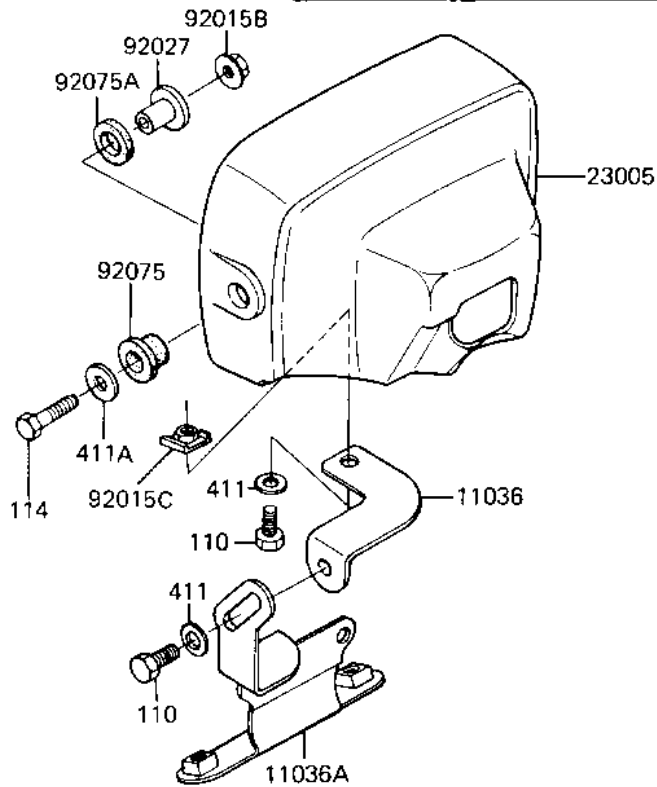

1983 Eddie Lawson Replica PARTS DIAGRAM

HEADLIGHT

F2710-0106

1983 Eddie Lawson Replica PARTS LIST

HEADLIGHT

ITEM NAME	PART NUMBER	QUANTITY
BRACKET-A,HEAD LAMP,B (Ref # 11036)	11036-1354	1
BRACKET-A,HEAD LAMP,B (Ref # 11036A)	11036-1355	1
HOLDER,HEAD LAMP SOCK (Ref # 13091)	13091-1036	1
LAMP-HEAD (Ref # 23004)	23004-1116	1
BODY-COMP-HEAD LAMP (Ref # 23005)	23005-1022-6Z	1
RIM-LAMP,BLACK (Ref # 23006)	23006-1024	1
LENS-COMP (Ref # 23007)	23007-1041	1
COVER,HEAD LAMP SOCKE (Ref # 49016)	49016-1023	1
SCREW-PAN HEAD,5X12 (Ref # 92009)	23019-023	2
SCREW,HEAD LAMP LENS (Ref # 92009A)	92009-1047	1
SCREW-PAN HEAD,5MM (Ref # 92009B)	92011-024	1
NUT,4MM (Ref # 92015)	23020-018	1
NUT,HEAD LAMP RIM FIT (Ref # 92015A)	23020-023	2
NUT,8M/M (Ref # 92015B)	92015-1014	2
NUT,HEAD LAMP BODY FT (Ref # 92015C)	92015-1050	1
WASHER (Ref # 92022)	23021-004	1
WASHER (Ref # 92022A)	23021-010	2
WASHER-PLAIN,5MM (Ref # 92022B)	23021-012	2
COLLAR,HEAD LAMP FITT (Ref # 92027)	92027-1131	2
BULB,12V-60/55W (Ref # 92069)	92069-1002	1
DAMPER,HEAD LAMP FITT (Ref # 92075)	92075-1109	2
DAMPER,HEAD LAMP FITT (Ref # 92075A)	92075-1110	2
SPRING,HEAD LAMP LENS (Ref # 92081)	92081-1103	1
BOLT-UPSET 6X14 (Ref # 110)	112B0614	2
BOLT-SMALL-UPSET (Ref # 114)	115C0835	2
WASHER PLAIN 6MM (Ref # 411)	411B0600	2
WASHER PLAIN (Ref # 411A)	411F0800	2
WASHER SPRING 5MM (Ref # 461)	461F0500	2