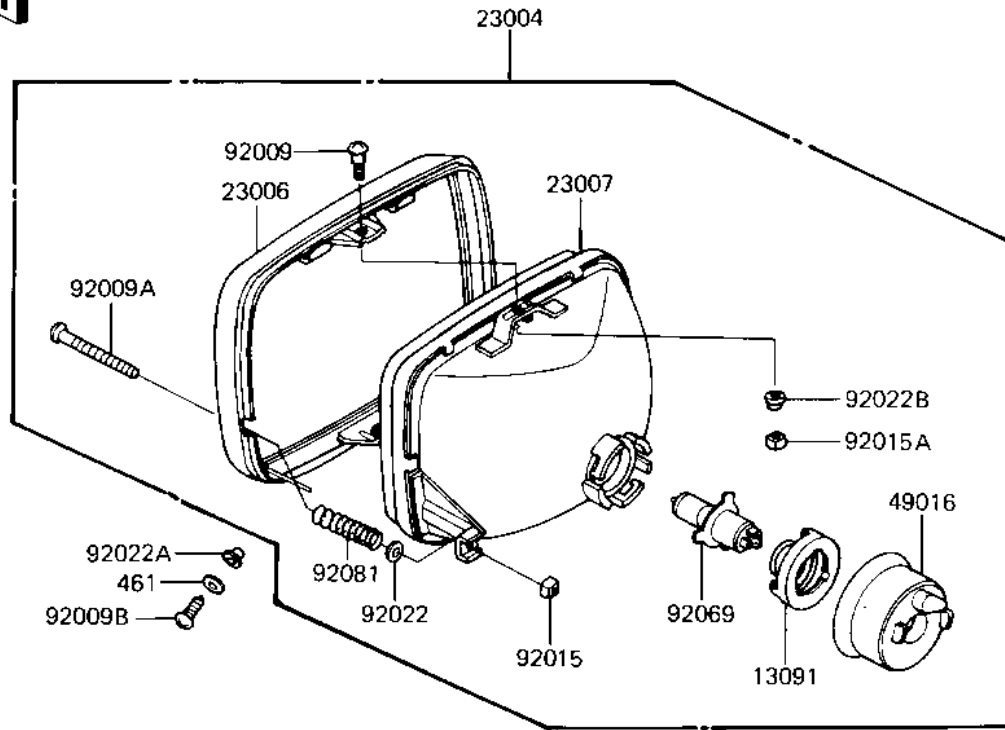

1983 Eddie Lawson Replica PARTS DIAGRAM

HEADLIGHT

F2710-0106

1983 Eddie Lawson Replica PARTS LIST

HEADLIGHT

ITEM NAME	PART NUMBER	QUANTITY
BRACKET-A,HEAD LAMP,B (Ref # 11036)	11036-1354	1
BRACKET-A,HEAD LAMP,B (Ref # 11036A)	11036-1355	1
HOLDER,HEAD LAMP SOCK (Ref # 13091)	13091-1036	1
LAMP-HEAD (Ref # 23004)	23004-1116	1
BODY-COMP-HEAD LAMP (Ref # 23005)	23005-1022-6Z	1
RIM-LAMP,BLACK (Ref # 23006)	23006-1024	1
LENS-COMP (Ref # 23007)	23007-1041	1
COVER,HEAD LAMP SOCKE (Ref # 49016)	49016-1023	1
SCREW-PAN HEAD,5X12 (Ref # 92009)	23019-023	2
SCREW,HEAD LAMP LENS (Ref # 92009A)	92009-1047	1
SCREW-PAN HEAD,5MM (Ref # 92009B)	92011-024	1
NUT,4MM (Ref # 92015)	23020-018	1
NUT,HEAD LAMP RIM FIT (Ref # 92015A)	23020-023	2
NUT,8M/M (Ref # 92015B)	92015-1014	2
NUT,HEAD LAMP BODY FT (Ref # 92015C)	92015-1050	1
WASHER (Ref # 92022)	23021-004	1
WASHER (Ref # 92022A)	23021-010	2
WASHER-PLAIN,5MM (Ref # 92022B)	23021-012	2
COLLAR,HEAD LAMP FITT (Ref # 92027)	92027-1131	2
BULB,12V-60/55W (Ref # 92069)	92069-1002	1
DAMPER,HEAD LAMP FITT (Ref # 92075)	92075-1109	2
DAMPER,HEAD LAMP FITT (Ref # 92075A)	92075-1110	2
SPRING,HEAD LAMP LENS (Ref # 92081)	92081-1103	1
BOLT-UPSET 6X14 (Ref # 110)	112B0614	2
BOLT-SMALL-UPSET (Ref # 114)	115C0835	2
WASHER PLAIN 6MM (Ref # 411)	411B0600	2
WASHER PLAIN (Ref # 411A)	411F0800	2
WASHER SPRING 5MM (Ref # 461)	461F0500	2