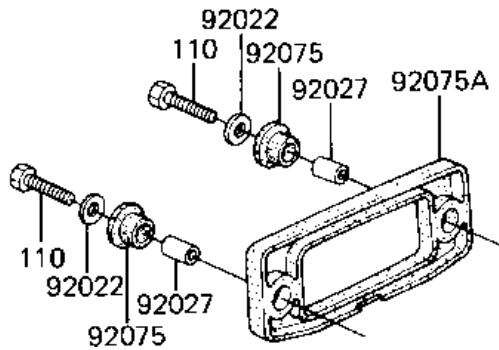

# 1982 Eddie Lawson Replica PARTS DIAGRAM

TAILLIGHT

F2720-0037

# 1982 Eddie Lawson Replica PARTS LIST

## TAILLIGHT

ITEM NAME	PART NUMBER	QUANTITY
GASKET, TAIL LAMP (Ref # 11009)	11009-1221	1
LAMP-TAIL (Ref # 23025)	23025-1025	1
LENS, TAIL LAMP (Ref # 23026)	23026-1021	1
BODY-COMP-TAIL LAMP (Ref # 23027)	23027-1013	1
WASHER 6.5X20X1.6T (Ref # 92022)	92022-125	2
COLLAR, 6.8X10X17.6 (Ref # 92027)	92027-1316	2
BULB, 12V 32/3CP (Ref # 92069)	92069-059	2
DAMPER RUBBER (Ref # 92075)	92075-1092	2
DAMPER (Ref # 92075A)	92075-1282	1
BOLT-UPSET (Ref # 110)	112G0625	2
SCREW-PAN-CROS (Ref # 220)	220C0465	2