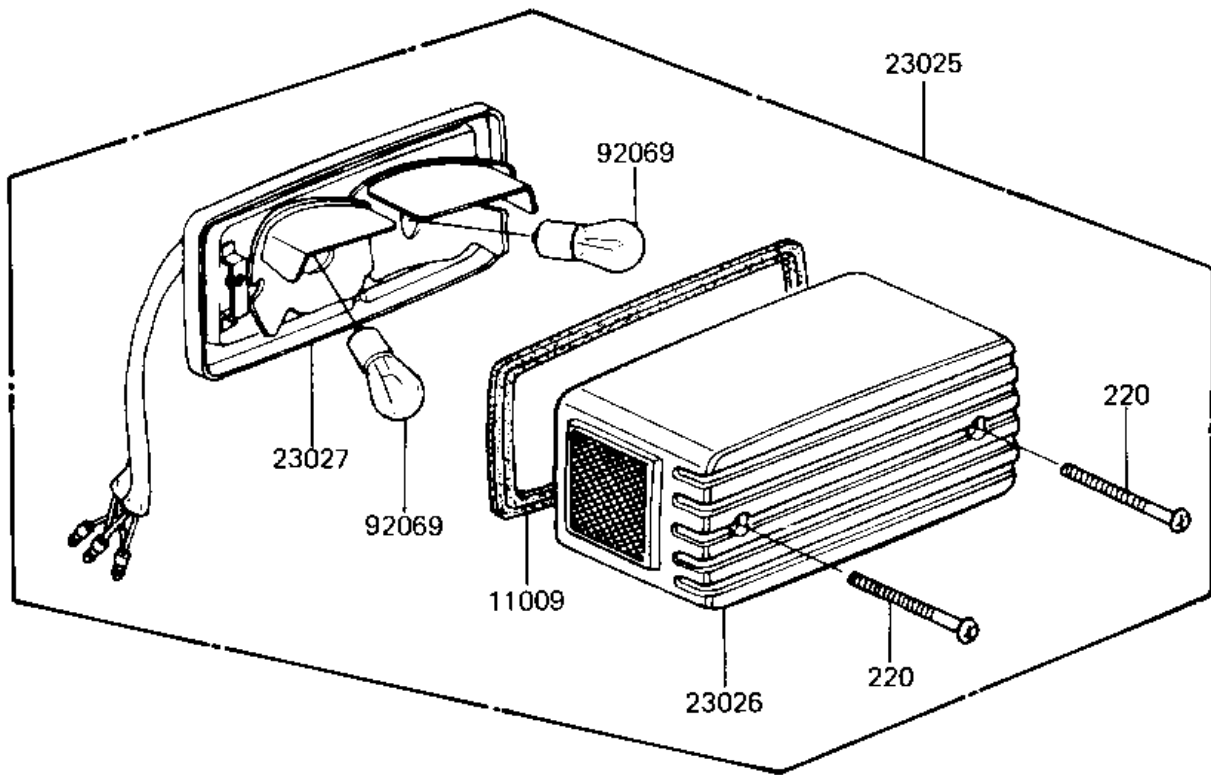

# 1982 Eddie Lawson Replica PARTS DIAGRAM

TAILLIGHT

F2720-0037

# 1982 Eddie Lawson Replica PARTS LIST

## TAILLIGHT

ITEM NAME	PART NUMBER	QUANTITY
GASKET, TAIL LAMP (Ref # 11009)	11009-1221	1
LAMP-TAIL (Ref # 23025)	23025-1025	1
LENS, TAIL LAMP (Ref # 23026)	23026-1021	1
BODY-COMP-TAIL LAMP (Ref # 23027)	23027-1013	1
WASHER 6.5X20X1.6T (Ref # 92022)	92022-125	2
COLLAR, 6.8X10X17.6 (Ref # 92027)	92027-1316	2
BULB, 12V 32/3CP (Ref # 92069)	92069-059	2
DAMPER RUBBER (Ref # 92075)	92075-1092	2
DAMPER (Ref # 92075A)	92075-1282	1
BOLT-UPSET (Ref # 110)	112G0625	2
SCREW-PAN-CROS (Ref # 220)	220C0465	2