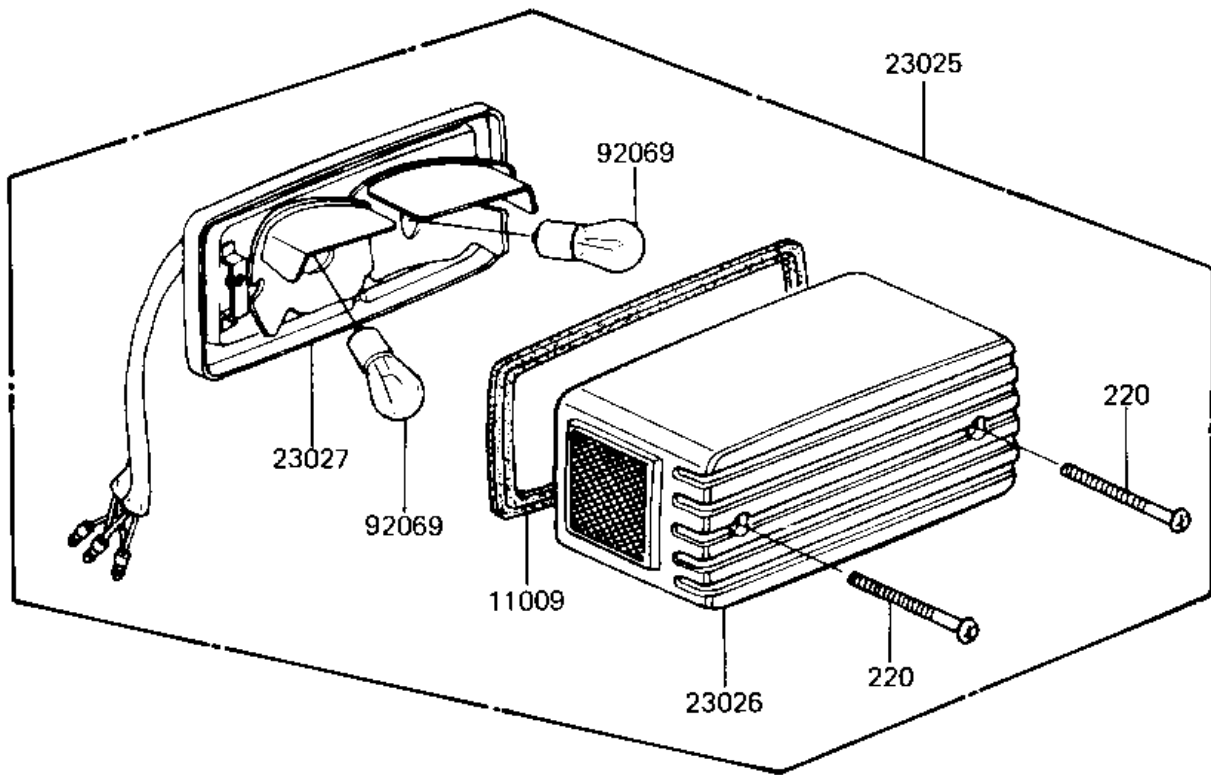

1983 Eddie Lawson Replica PARTS DIAGRAM

TAILLIGHT

F2720-0037

1983 Eddie Lawson Replica PARTS LIST

TAILLIGHT

ITEM NAME	PART NUMBER	QUANTITY
GASKET, TAIL LAMP (Ref # 11009)	11009-1221	1
LAMP-TAIL (Ref # 23025)	23025-1025	1
LENS, TAIL LAMP (Ref # 23026)	23026-1021	1
BODY-COMP-TAIL LAMP (Ref # 23027)	23027-1013	1
WASHER 6.5X20X1.6T (Ref # 92022)	92022-125	2
COLLAR, 6.8X10X17.6 (Ref # 92027)	92027-1316	2
BULB, 12V 32/3CP (Ref # 92069)	92069-059	2
DAMPER RUBBER (Ref # 92075)	92075-1092	2
DAMPER (Ref # 92075A)	92075-1282	1
BOLT-UPSET (Ref # 110)	112G0625	2
SCREW-PAN-CROS (Ref # 220)	220C0465	2