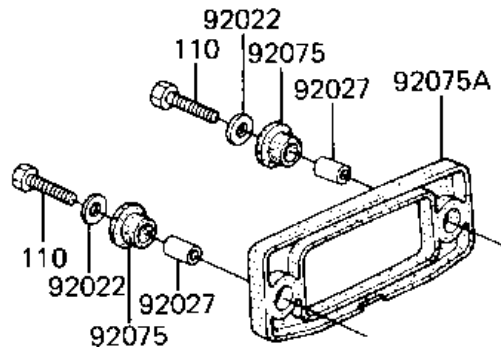

1983 Eddie Lawson Replica PARTS DIAGRAM

TAILLIGHT

F2720-0037

1983 Eddie Lawson Replica PARTS LIST

TAILLIGHT

ITEM NAME	PART NUMBER	QUANTITY
GASKET, TAIL LAMP (Ref # 11009)	11009-1221	1
LAMP-TAIL (Ref # 23025)	23025-1025	1
LENS, TAIL LAMP (Ref # 23026)	23026-1021	1
BODY-COMP-TAIL LAMP (Ref # 23027)	23027-1013	1
WASHER 6.5X20X1.6T (Ref # 92022)	92022-125	2
COLLAR, 6.8X10X17.6 (Ref # 92027)	92027-1316	2
BULB, 12V 32/3CP (Ref # 92069)	92069-059	2
DAMPER RUBBER (Ref # 92075)	92075-1092	2
DAMPER (Ref # 92075A)	92075-1282	1
BOLT-UPSET (Ref # 110)	112G0625	2
SCREW-PAN-CROS (Ref # 220)	220C0465	2