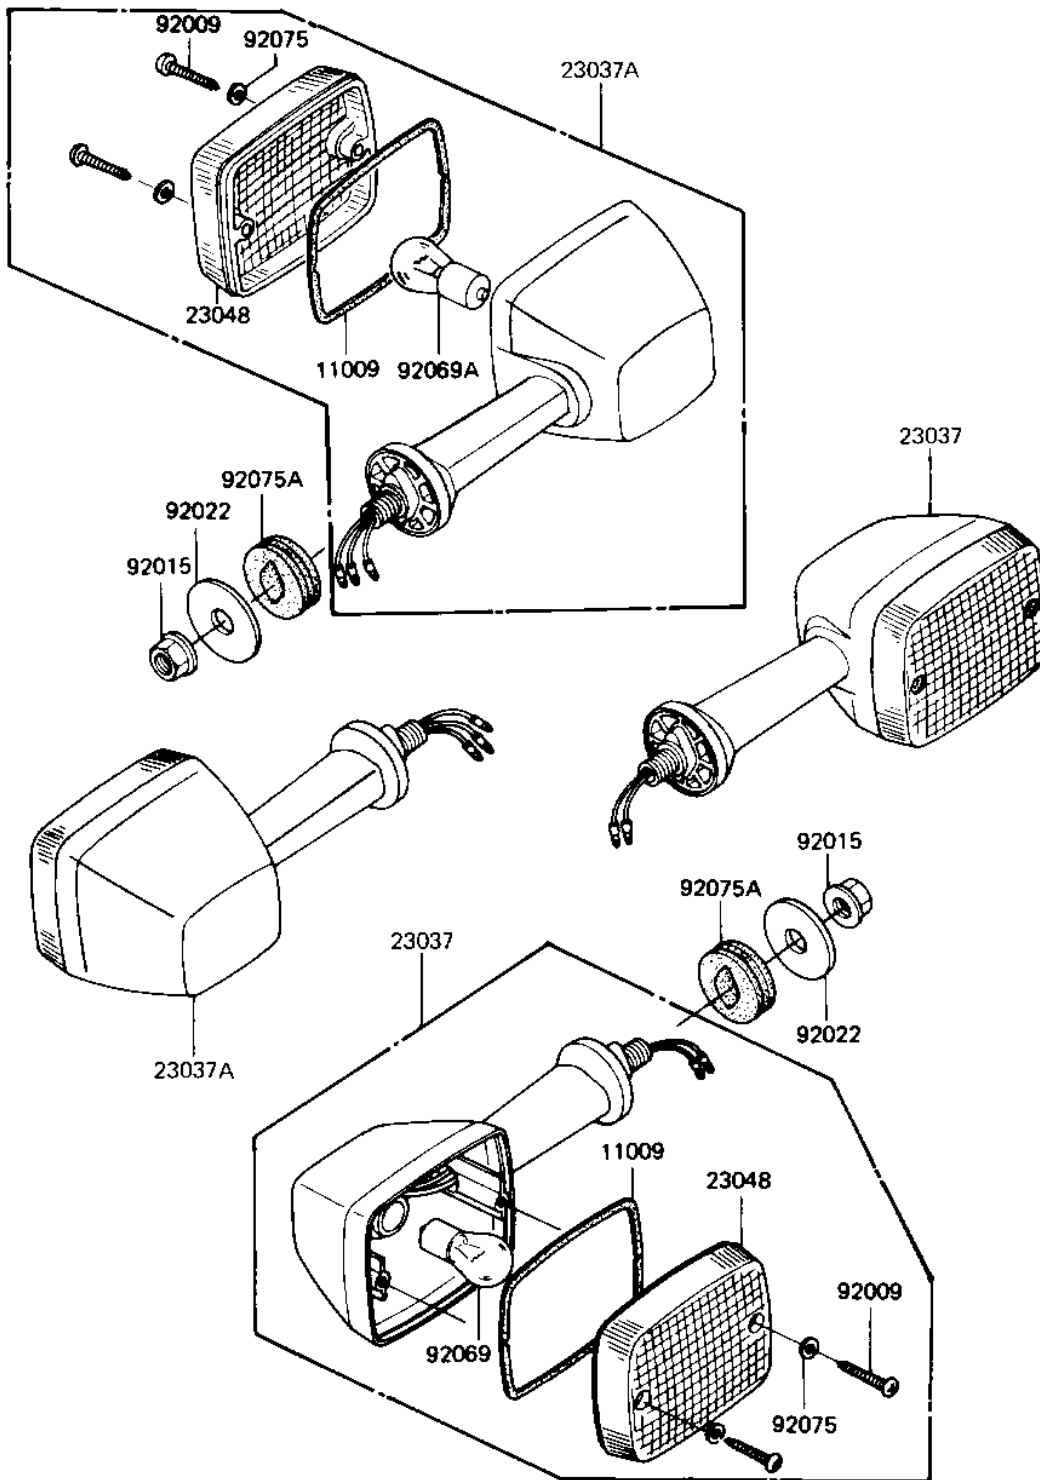

1982 Eddie Lawson Replica PARTS DIAGRAM

TURN SIGNALS

F2730-0120

1982 Eddie Lawson Replica PARTS LIST

TURN SIGNALS

ITEM NAME	PART NUMBER	QUANTITY
GASKET,SIGNAL LAMP (Ref # 11009)	11009-1150	4
LAMP-ASSY-SIGNAL (Ref # 23037)	23037-1104	2
LAMP-ASSY-SIGNAL,FR (Ref # 23037A)	23037-1131	2
LENS-SIGNAL LAMP (Ref # 23048)	23048-1019	4
SCREW,TAPPING,4X25 (Ref # 92009)	92009-1069	8
NUT,FLANGED,10MM (Ref # 92015)	92015-1428	4
WASHER,10.5X37X1.6 (Ref # 92022)	92022-1246	4
BULB 12V 32CP (Ref # 92069)	92069-055	2
BULB,12V 23/8W (Ref # 92069A)	92069-060	2
WASHER-PLAIN,4MM (Ref # 92075)	23058-002	8
DAMPER,SIGNAL LAMP (Ref # 92075A)	92075-1391	4