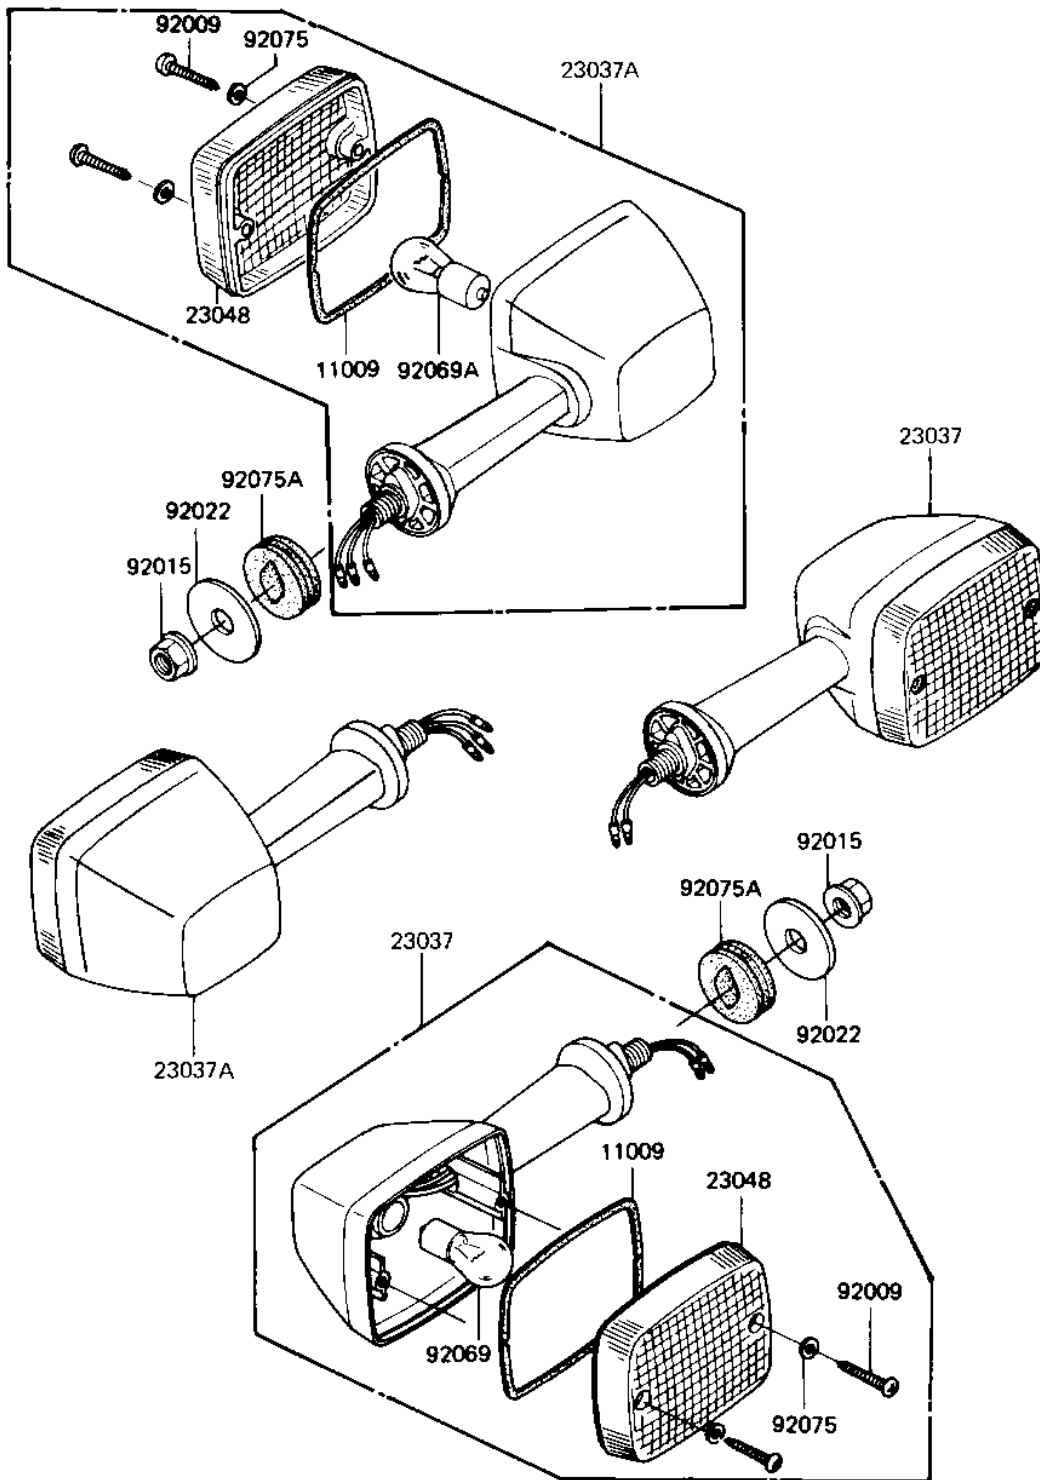

1983 Eddie Lawson Replica PARTS DIAGRAM

TURN SIGNALS

F2730-0120

1983 Eddie Lawson Replica PARTS LIST

TURN SIGNALS

ITEM NAME	PART NUMBER	QUANTITY
GASKET,SIGNAL LAMP (Ref # 11009)	11009-1150	4
LAMP-ASSY-SIGNAL (Ref # 23037)	23037-1104	2
LAMP-ASSY-SIGNAL,FR (Ref # 23037A)	23037-1131	2
LENS-SIGNAL LAMP (Ref # 23048)	23048-1019	4
SCREW,TAPPING,4X25 (Ref # 92009)	92009-1069	8
NUT,FLANGED,10MM (Ref # 92015)	92015-1428	4
WASHER,10.5X37X1.6 (Ref # 92022)	92022-1246	4
BULB 12V 32CP (Ref # 92069)	92069-055	2
BULB,12V 23/8W (Ref # 92069A)	92069-060	2
WASHER-PLAIN,4MM (Ref # 92075)	23058-002	8
DAMPER,SIGNAL LAMP (Ref # 92075A)	92075-1391	4