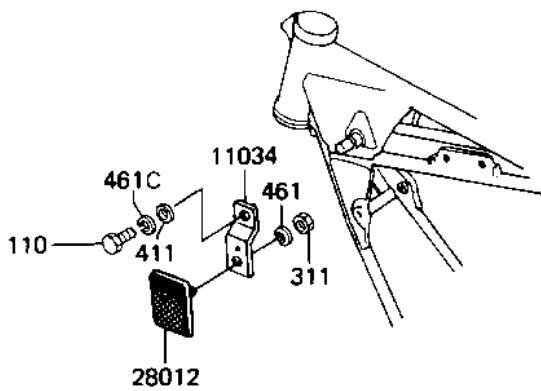

1982 Eddie Lawson Replica PARTS DIAGRAM

IGNITION SWITCH/LOCKS/REFLECTORS

F2770-0198

1982 Eddie Lawson Replica PARTS LIST

IGNITION SWITCH/LOCKS/REFLECTORS

ITEM NAME	PART NUMBER	QUANTITY
BRACKET (Ref # 11034)	11034-1929	2
SWITCH-ASSY (Ref # 27004)	27004-5098	1
SWITCH-ASSY-IGNITION (Ref # 27005)	27005-5019	1
KEY-LOCK,BLANK (Ref # 27008)	27008-1103	1
SWITCH,BRAKE LAMP (Ref # 27010)	27010-1019	1
LOCK-ASSY,HELMET (Ref # 27016)	27016-5070	1
LOCK-ASSY,SEAT (Ref # 27016A)	27016-5069	1
REFLECTOR,REFLEX(FRON (Ref # 28012)	28012-1003	2
REFLECTOR,REAR REFLEX (Ref # 28012A)	28012-1005	1
BRACKET-LOCK,HELMET L (Ref # 32074)	32074-1024	1
NUT,FLANGED,5MM (Ref # 92015)	92015-1259	2
SPRING,BRAKE SWITCH (Ref # 92081)	92081-1366	1
BOLT, 6X14, BLACK (Ref # 110)	112C0614	2
BOLT,SOCKET,8X22 (Ref # 120)	120P0822	2
SCREW PAN HEAD 5X8 (Ref # 220)	220B0508	2
SCREW PAN HEAD 6X10 (Ref # 220A)	220B0610	1
SCREW PAN HEAD 6X12 (Ref # 220B)	220B0612	2
NUT,5MM (Ref # 311)	311B0500	2
WASHER PLAIN (Ref # 411)	411F0600	2
WASHER SPRING 5MM (Ref # 461)	461F0500	4
WASHER SPRING 6MM (Ref # 461A)	461F0600	3
WASHER SPRING 8MM (Ref # 461B)	461F0800	2
WASHER-SPRING,6MM,BLA (Ref # 461C)	461K0600	2