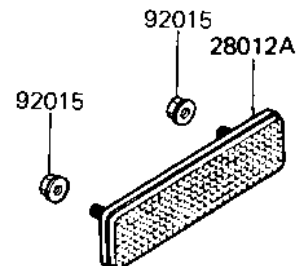

1982 Eddie Lawson Replica PARTS DIAGRAM

IGNITION SWITCH/LOCKS/REFLECTORS

F2770-0198

1982 Eddie Lawson Replica PARTS LIST

IGNITION SWITCH/LOCKS/REFLECTORS

ITEM NAME	PART NUMBER	QUANTITY
BRACKET (Ref # 11034)	11034-1929	2
SWITCH-ASSY (Ref # 27004)	27004-5098	1
SWITCH-ASSY-IGNITION (Ref # 27005)	27005-5019	1
KEY-LOCK,BLANK (Ref # 27008)	27008-1103	1
SWITCH,BRAKE LAMP (Ref # 27010)	27010-1019	1
LOCK-ASSY,HELMET (Ref # 27016)	27016-5070	1
LOCK-ASSY,SEAT (Ref # 27016A)	27016-5069	1
REFLECTOR,REFLEX(FRON (Ref # 28012)	28012-1003	2
REFLECTOR,REAR REFLEX (Ref # 28012A)	28012-1005	1
BRACKET-LOCK,HELMET L (Ref # 32074)	32074-1024	1
NUT,FLANGED,5MM (Ref # 92015)	92015-1259	2
SPRING,BRAKE SWITCH (Ref # 92081)	92081-1366	1
BOLT, 6X14, BLACK (Ref # 110)	112C0614	2
BOLT,SOCKET,8X22 (Ref # 120)	120P0822	2
SCREW PAN HEAD 5X8 (Ref # 220)	220B0508	2
SCREW PAN HEAD 6X10 (Ref # 220A)	220B0610	1
SCREW PAN HEAD 6X12 (Ref # 220B)	220B0612	2
NUT,5MM (Ref # 311)	311B0500	2
WASHER PLAIN (Ref # 411)	411F0600	2
WASHER SPRING 5MM (Ref # 461)	461F0500	4
WASHER SPRING 6MM (Ref # 461A)	461F0600	3
WASHER SPRING 8MM (Ref # 461B)	461F0800	2
WASHER-SPRING,6MM,BLA (Ref # 461C)	461K0600	2