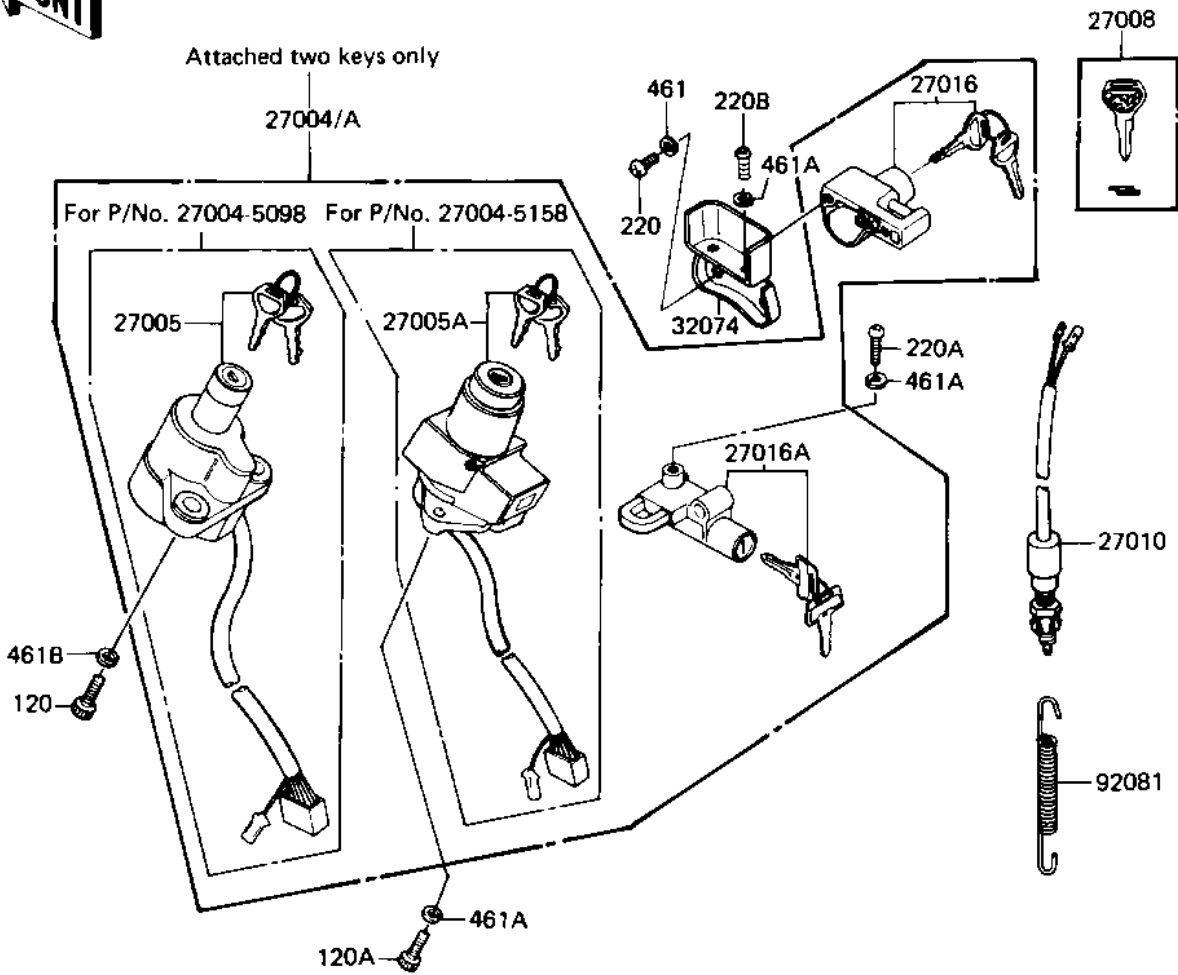

1982 Eddie Lawson Replica PARTS DIAGRAM

IGNITION SWITCH/LOCKS/REFLECTORS

F2770-0198

1982 Eddie Lawson Replica PARTS LIST

IGNITION SWITCH/LOCKS/REFLECTORS

ITEM NAME	PART NUMBER	QUANTITY
BRACKET (Ref # 11034)	11034-1929	2
SWITCH-ASSY (Ref # 27004)	27004-5098	1
SWITCH-ASSY-IGNITION (Ref # 27005)	27005-5019	1
KEY-LOCK,BLANK (Ref # 27008)	27008-1103	1
SWITCH,BRAKE LAMP (Ref # 27010)	27010-1019	1
LOCK-ASSY,HELMET (Ref # 27016)	27016-5070	1
LOCK-ASSY,SEAT (Ref # 27016A)	27016-5069	1
REFLECTOR,REFLEX(FRON (Ref # 28012)	28012-1003	2
REFLECTOR,REAR REFLEX (Ref # 28012A)	28012-1005	1
BRACKET-LOCK,HELMET L (Ref # 32074)	32074-1024	1
NUT,FLANGED,5MM (Ref # 92015)	92015-1259	2
SPRING,BRAKE SWITCH (Ref # 92081)	92081-1366	1
BOLT, 6X14, BLACK (Ref # 110)	112C0614	2
BOLT,SOCKET,8X22 (Ref # 120)	120P0822	2
SCREW PAN HEAD 5X8 (Ref # 220)	220B0508	2
SCREW PAN HEAD 6X10 (Ref # 220A)	220B0610	1
SCREW PAN HEAD 6X12 (Ref # 220B)	220B0612	2
NUT,5MM (Ref # 311)	311B0500	2
WASHER PLAIN (Ref # 411)	411F0600	2
WASHER SPRING 5MM (Ref # 461)	461F0500	4
WASHER SPRING 6MM (Ref # 461A)	461F0600	3
WASHER SPRING 8MM (Ref # 461B)	461F0800	2
WASHER-SPRING,6MM,BLA (Ref # 461C)	461K0600	2