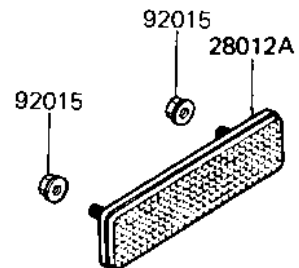

1983 Eddie Lawson Replica PARTS DIAGRAM

IGNITION SWITCH/LOCKS/REFLECTORS

F2770-0198

1983 Eddie Lawson Replica PARTS LIST

IGNITION SWITCH/LOCKS/REFLECTORS

ITEM NAME	PART NUMBER	QUANTITY
BRACKET (Ref # 11034)	11034-1929	2
SWITCH-ASSY,ALL (Ref # 27004A)	27004-5205	1
SWITCH-ASSY-IGNITION (Ref # 27005A)	27005-5035	1
KEY-LOCK,BLANK (Ref # 27008)	27008-1103	1
SWITCH,BRAKE LAMP (Ref # 27010)	27010-1019	1
LOCK-ASSY,HELMET (Ref # 27016)	27016-5070	1
LOCK-ASSY,SEAT (Ref # 27016A)	27016-5069	1
REFLECTOR,REFLEX(FRON (Ref # 28012)	28012-1003	2
REFLECTOR,REAR REFLEX (Ref # 28012A)	28012-1005	1
BRACKET-LOCK,HELMET L (Ref # 32074)	32074-1024	1
NUT,FLANGED,5MM (Ref # 92015)	92015-1259	2
SPRING,BRAKE SWITCH (Ref # 92081)	92081-1366	1
BOLT, 6X14, BLACK (Ref # 110)	112C0614	2
BOLT-SOCKET,6X16,BLAC (Ref # 120A)	120S0616	2
SCREW PAN HEAD 5X8 (Ref # 220)	220B0508	2
SCREW PAN HEAD 6X10 (Ref # 220A)	220B0610	1
SCREW PAN HEAD 6X12 (Ref # 220B)	220B0612	2
NUT,5MM (Ref # 311)	311B0500	2
WASHER PLAIN (Ref # 411)	411F0600	2
WASHER SPRING 5MM (Ref # 461)	461F0500	4
WASHER SPRING 6MM (Ref # 461A)	461F0600	5
WASHER-SPRING,6MM,BLA (Ref # 461C)	461K0600	2