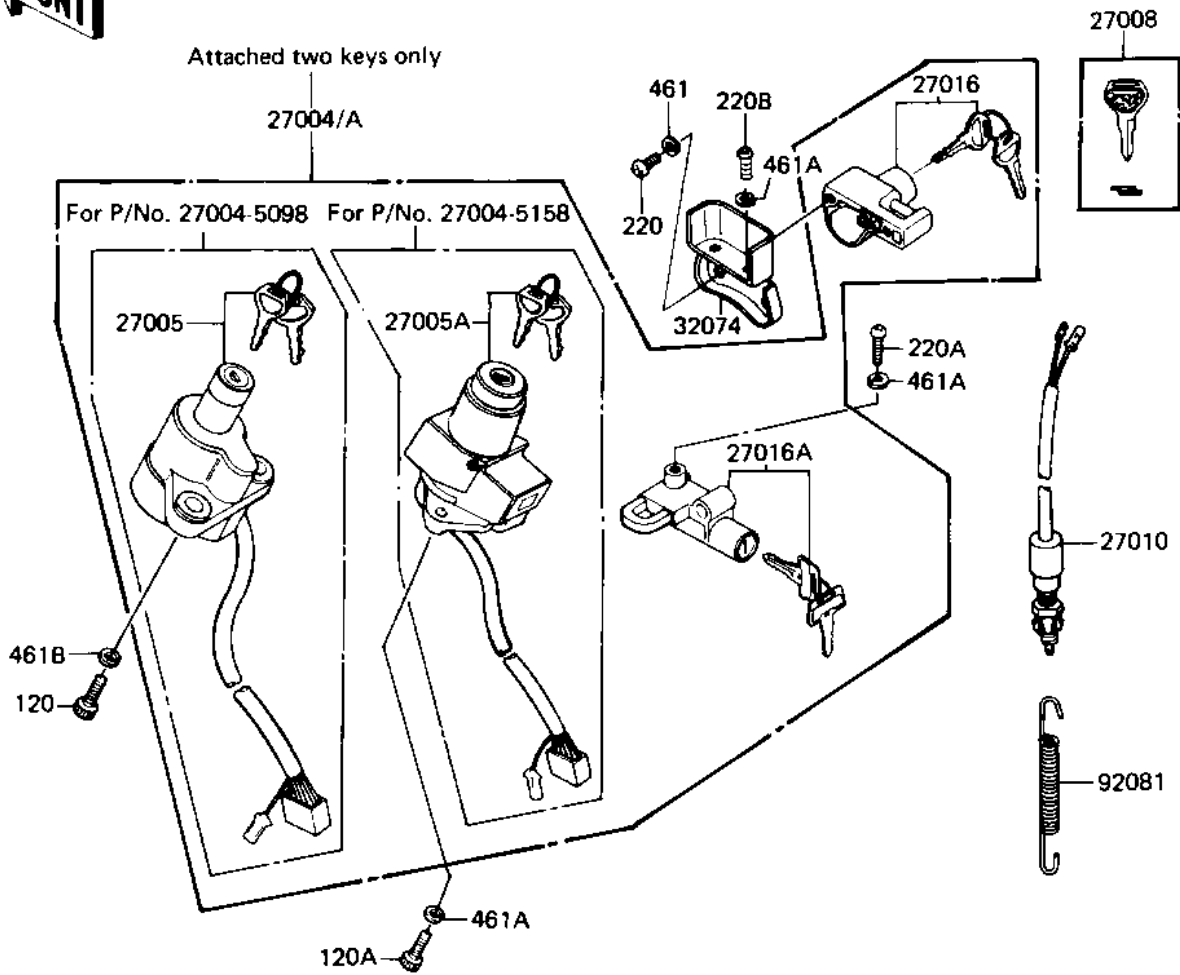

1983 Eddie Lawson Replica PARTS DIAGRAM

IGNITION SWITCH/LOCKS/REFLECTORS

F2770-0198

1983 Eddie Lawson Replica PARTS LIST

IGNITION SWITCH/LOCKS/REFLECTORS

ITEM NAME	PART NUMBER	QUANTITY
BRACKET (Ref # 11034)	11034-1929	2
SWITCH-ASSY,ALL (Ref # 27004A)	27004-5205	1
SWITCH-ASSY-IGNITION (Ref # 27005A)	27005-5035	1
KEY-LOCK,BLANK (Ref # 27008)	27008-1103	1
SWITCH,BRAKE LAMP (Ref # 27010)	27010-1019	1
LOCK-ASSY,HELMET (Ref # 27016)	27016-5070	1
LOCK-ASSY,SEAT (Ref # 27016A)	27016-5069	1
REFLECTOR,REFLEX(FRON (Ref # 28012)	28012-1003	2
REFLECTOR,REAR REFLEX (Ref # 28012A)	28012-1005	1
BRACKET-LOCK,HELMET L (Ref # 32074)	32074-1024	1
NUT,FLANGED,5MM (Ref # 92015)	92015-1259	2
SPRING,BRAKE SWITCH (Ref # 92081)	92081-1366	1
BOLT, 6X14, BLACK (Ref # 110)	112C0614	2
BOLT-SOCKET,6X16,BLAC (Ref # 120A)	120S0616	2
SCREW PAN HEAD 5X8 (Ref # 220)	220B0508	2
SCREW PAN HEAD 6X10 (Ref # 220A)	220B0610	1
SCREW PAN HEAD 6X12 (Ref # 220B)	220B0612	2
NUT,5MM (Ref # 311)	311B0500	2
WASHER PLAIN (Ref # 411)	411F0600	2
WASHER SPRING 5MM (Ref # 461)	461F0500	4
WASHER SPRING 6MM (Ref # 461A)	461F0600	5
WASHER-SPRING,6MM,BLA (Ref # 461C)	461K0600	2