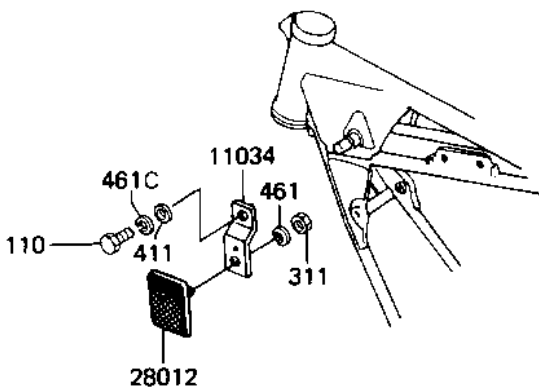

1983 Eddie Lawson Replica PARTS DIAGRAM

IGNITION SWITCH/LOCKS/REFLECTORS

F2770-0198

1983 Eddie Lawson Replica PARTS LIST

IGNITION SWITCH/LOCKS/REFLECTORS

ITEM NAME	PART NUMBER	QUANTITY
BRACKET (Ref # 11034)	11034-1929	2
SWITCH-ASSY,ALL (Ref # 27004A)	27004-5205	1
SWITCH-ASSY-IGNITION (Ref # 27005A)	27005-5035	1
KEY-LOCK,BLANK (Ref # 27008)	27008-1103	1
SWITCH,BRAKE LAMP (Ref # 27010)	27010-1019	1
LOCK-ASSY,HELMET (Ref # 27016)	27016-5070	1
LOCK-ASSY,SEAT (Ref # 27016A)	27016-5069	1
REFLECTOR,REFLEX(FRON (Ref # 28012)	28012-1003	2
REFLECTOR,REAR REFLEX (Ref # 28012A)	28012-1005	1
BRACKET-LOCK,HELMET L (Ref # 32074)	32074-1024	1
NUT,FLANGED,5MM (Ref # 92015)	92015-1259	2
SPRING,BRAKE SWITCH (Ref # 92081)	92081-1366	1
BOLT, 6X14, BLACK (Ref # 110)	112C0614	2
BOLT-SOCKET,6X16,BLAC (Ref # 120A)	120S0616	2
SCREW PAN HEAD 5X8 (Ref # 220)	220B0508	2
SCREW PAN HEAD 6X10 (Ref # 220A)	220B0610	1
SCREW PAN HEAD 6X12 (Ref # 220B)	220B0612	2
NUT,5MM (Ref # 311)	311B0500	2
WASHER PLAIN (Ref # 411)	411F0600	2
WASHER SPRING 5MM (Ref # 461)	461F0500	4
WASHER SPRING 6MM (Ref # 461A)	461F0600	5
WASHER-SPRING,6MM,BLA (Ref # 461C)	461K0600	2