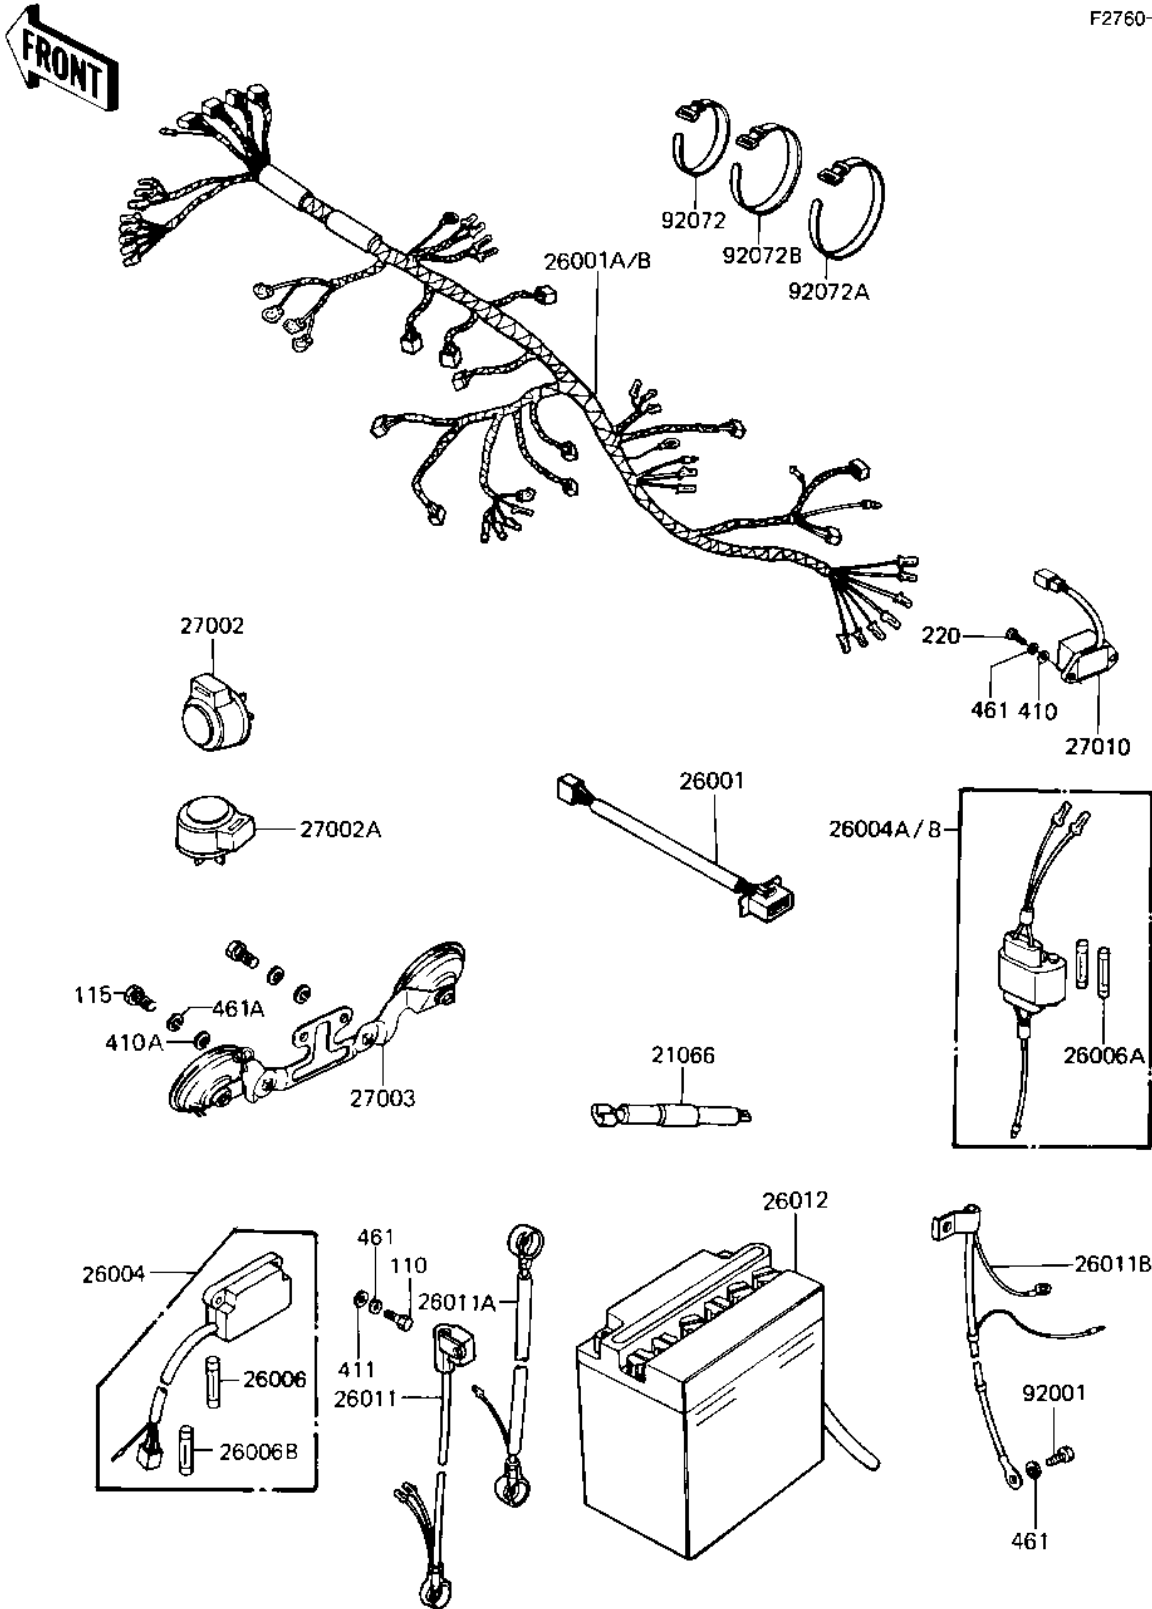

1982 Eddie Lawson Replica PARTS DIAGRAM

CHASSIS ELECTRICAL EQUIPMENT

F2760-0252

1982 Eddie Lawson Replica PARTS LIST

CHASSIS ELECTRICAL EQUIPMENT

ITEM NAME	PART NUMBER	QUANTITY
REGULATOR (Ref # 21066)	21066-026	1
HARNESS,RESERVE LIGHT (Ref # 26001)	26001-1248	1
HARNESS,MAIN (Ref # 26001A)	26001-1390	1
FUSE-ASSY (Ref # 26004)	26004-1011	1
FUSE-ASSY,ACCESSORY (Ref # 26004A)	26004-1014	1
FUSE 10A (Ref # 26006)	26006-003	5
FUSE,10A,L=30M/M (Ref # 26006A)	26006-1002	3
FUSE,30A,L=25M/M (Ref # 26006B)	26006-1005	2
WIRE-LEAD (Ref # 26011)	26011-1118	1
WIRE-LEAD,BATTERY,(-) (Ref # 26011B)	26011-1124	1
YUA BAT YB18L-A (Ref # 26012)	26012-1039	1
RELAY-TURN SIGNAL (Ref # 27002)	27002-011	1
RELAY,TURN SIGNAL (Ref # 27002A)	27002-016	1
HORN,DOUBLE (Ref # 27003)	27003-1143	1
SWITCH,RESERVE LIGHTI (Ref # 27010)	27010-1024	1
BOLT,HEX HEAD,6MM (Ref # 92001)	92001-137	1
BAND,MIDDLE (Ref # 92072)	92072-031	7
BAND,LONG (Ref # 92072A)	92072-032	2
BAND,WIRING HARNESS (Ref # 92072B)	92072-056	2
BOLT 6X22 (Ref # 110)	112B0622	2
BOLT-SMALL,8X16,BLACK (Ref # 115)	115C0816	2
SCREW PAN HEAD 6X20 (Ref # 220)	220B0620	2
WASHER PLAIN 6MM (Ref # 410)	410B0600	2
WASHER,PLAIN,8MM (Ref # 410A)	92022-1554	2
WASHER PLAIN 6MM (Ref # 411)	411B0600	2
WASHER SPRING 6MM (Ref # 461)	461F0600	5
WASHER-SPRING,8MM,BLA (Ref # 461A)	461K0800	2