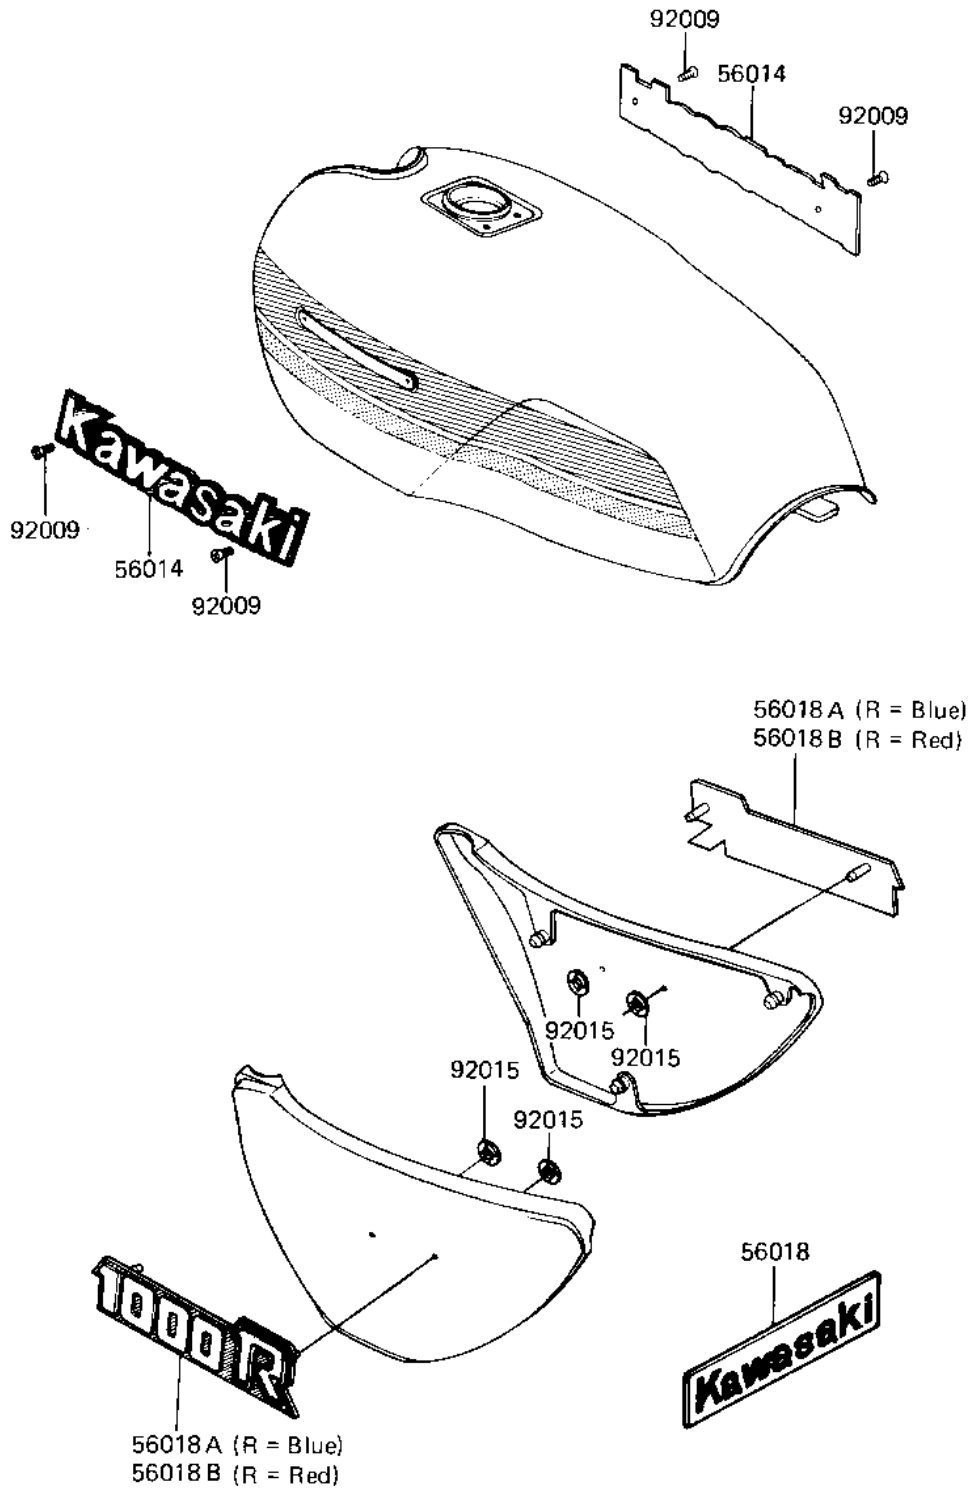

1982 Eddie Lawson Replica PARTS DIAGRAM

LABELS

F2860-0213

1982 Eddie Lawson Replica PARTS LIST

LABELS

| ITEM NAME | PART NUMBER | QUANTITY |
|--------------------------------------|-------------|----------|
| EMBLEM,FUEL TANK (Ref # 56014) | 56014-1043 | 2 |
| MARK,SEAT COVER (Ref # 56018) | 56018-1208 | 1 |
| MARK,SIDE COVER,1000R (Ref # 56018A) | 56018-1314 | 2 |
| SCREW-CSK-CROS (Ref # 92009) | 221C0306 | 4 |
| NUT,LOCK,3MM (Ref # 92015) | 92018-005 | 4 |