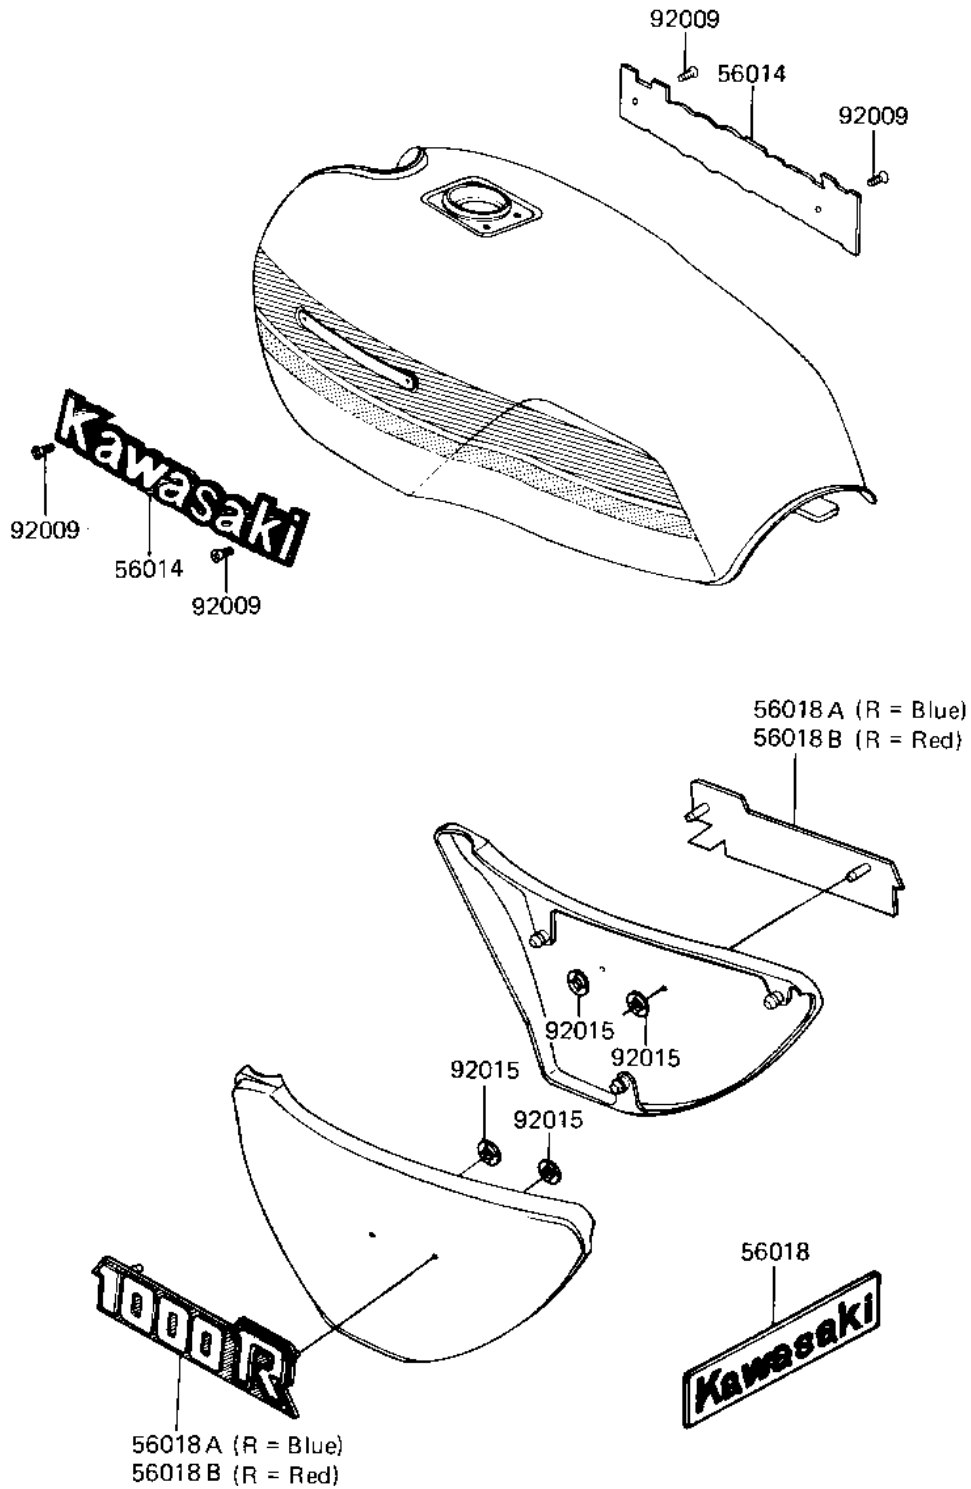

# 1983 Eddie Lawson Replica PARTS DIAGRAM

LABELS

F2860-0213

# 1983 Eddie Lawson Replica PARTS LIST

## LABELS

ITEM NAME	PART NUMBER	QUANTITY
EMBLEM,FUEL TANK (Ref # 56014)	56014-1043	2
MARK,SEAT COVER (Ref # 56018)	56018-1208	1
MARK,SIDE COVER,1000R (Ref # 56018B)	56018-1383	2
SCREW-CSK-CROS (Ref # 92009)	221C0306	4
NUT,LOCK,3MM (Ref # 92015)	92018-005	4