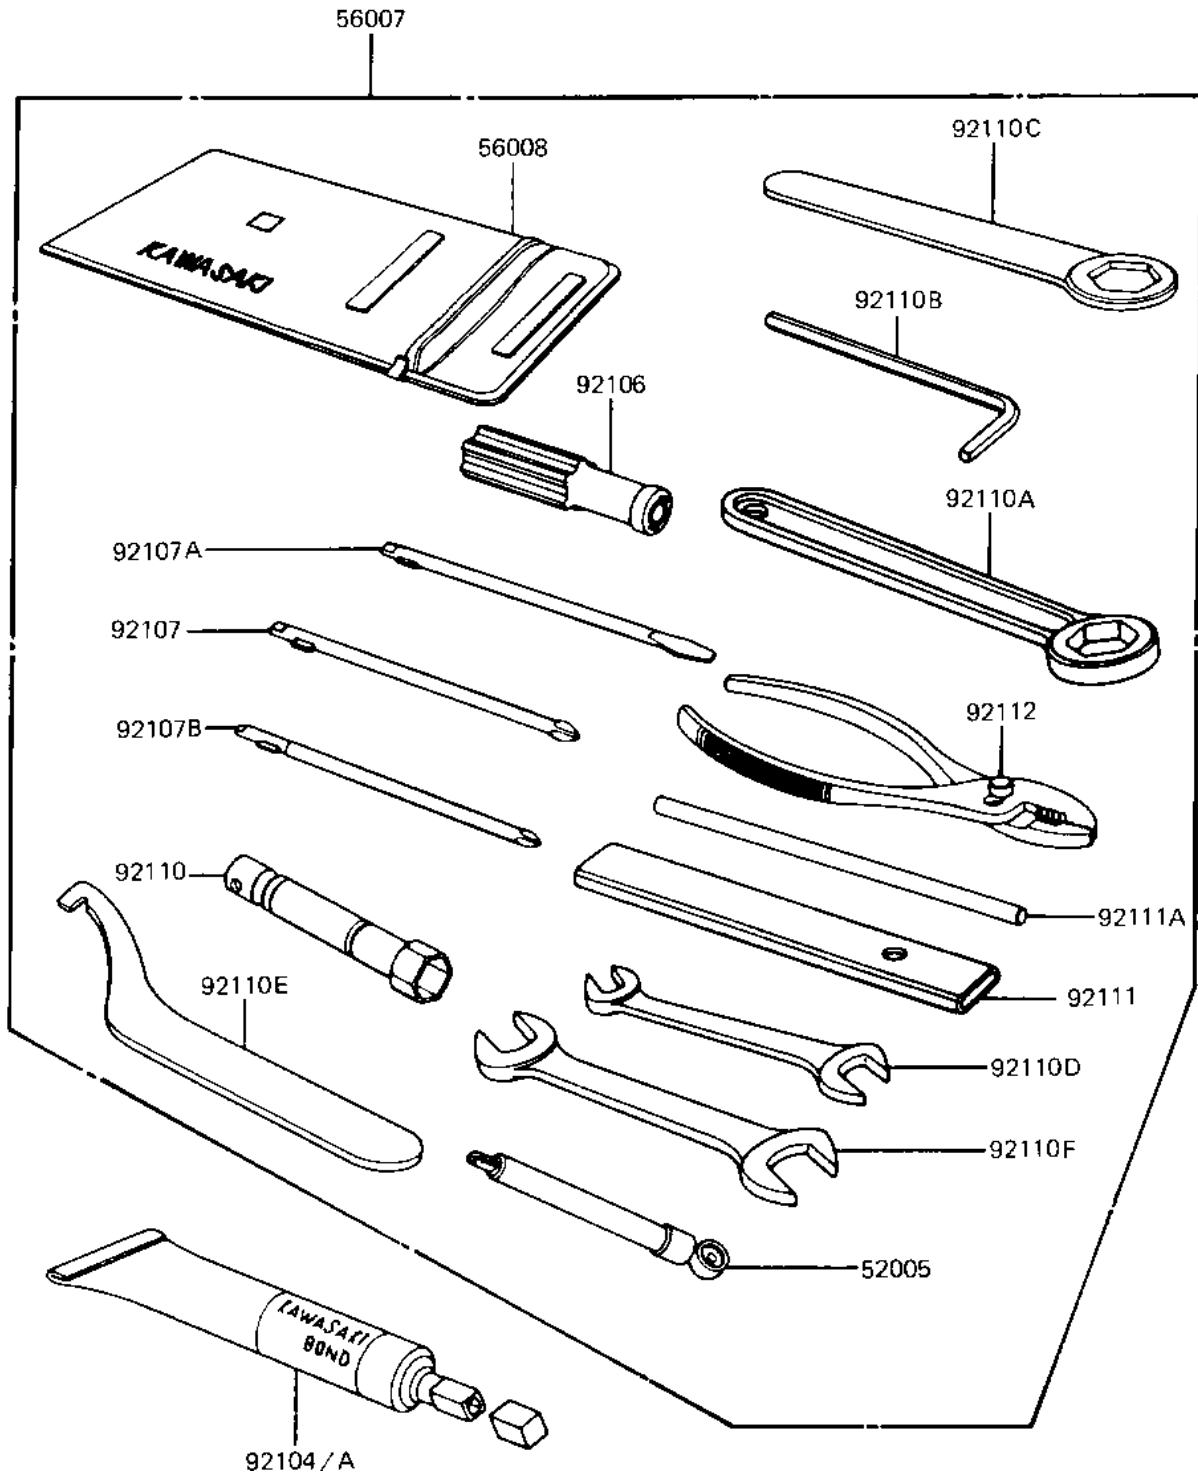

1982 Eddie Lawson Replica PARTS DIAGRAM

OWNER TOOLS (KZ1000-R1)

F2810-0080

1982 Eddie Lawson Replica PARTS LIST

OWNER TOOLS (KZ1000-R1)

ITEM NAME	PART NUMBER	QUANTITY
GAUGE,AIR (Ref # 52005)	52005-4002	1
TOOL KIT (Ref # 56007)	56007-1151	1
BAG,TOOL (Ref # 56008)	56008-006	1
LIQUID GASKET (Ref # 92104)	92104-002	1
GASKET-LIQUID,BLACK (Ref # 92104A)	92104-1003	1
GRIP,SCREW DRIVER (Ref # 92106)	92106-1001	1
92107-1052 (Canada) (Ref # 92107)	92107-007	1
92107-1052 (Canada) (Ref # 92107A)	92107-007	1
92107-1002 (Canada) (Ref # 92107B)	92107-008	1
WRENCH,SPARK PLUG (Ref # 92110)	92108-008	1
TOOL-WRENCH,BOX END,2 (Ref # 92110A)	92110-1147	1
WRENCH,ALLEN (Ref # 92110B)	92110-1015	1
TOOL-WRENCH,BOX END,2 (Ref # 92110C)	92110-1148	1
TOOL-WRENCH,OPEN END (Ref # 92110D)	92110-1038	1
TOOL-WRENCH,HOOK (Ref # 92110E)	92110-1043	2
TOOL-WRENCH,OPEN END, (Ref # 92110F)	92110-1153	1
TOOL-WRENCH,OPEN END, (Ref # 92111)	92111-004	1
BAR,SPARK PLUG WRENCH (Ref # 92111A)	92111-005	1
PLIERS,160MM (Ref # 92112)	92112-003	1