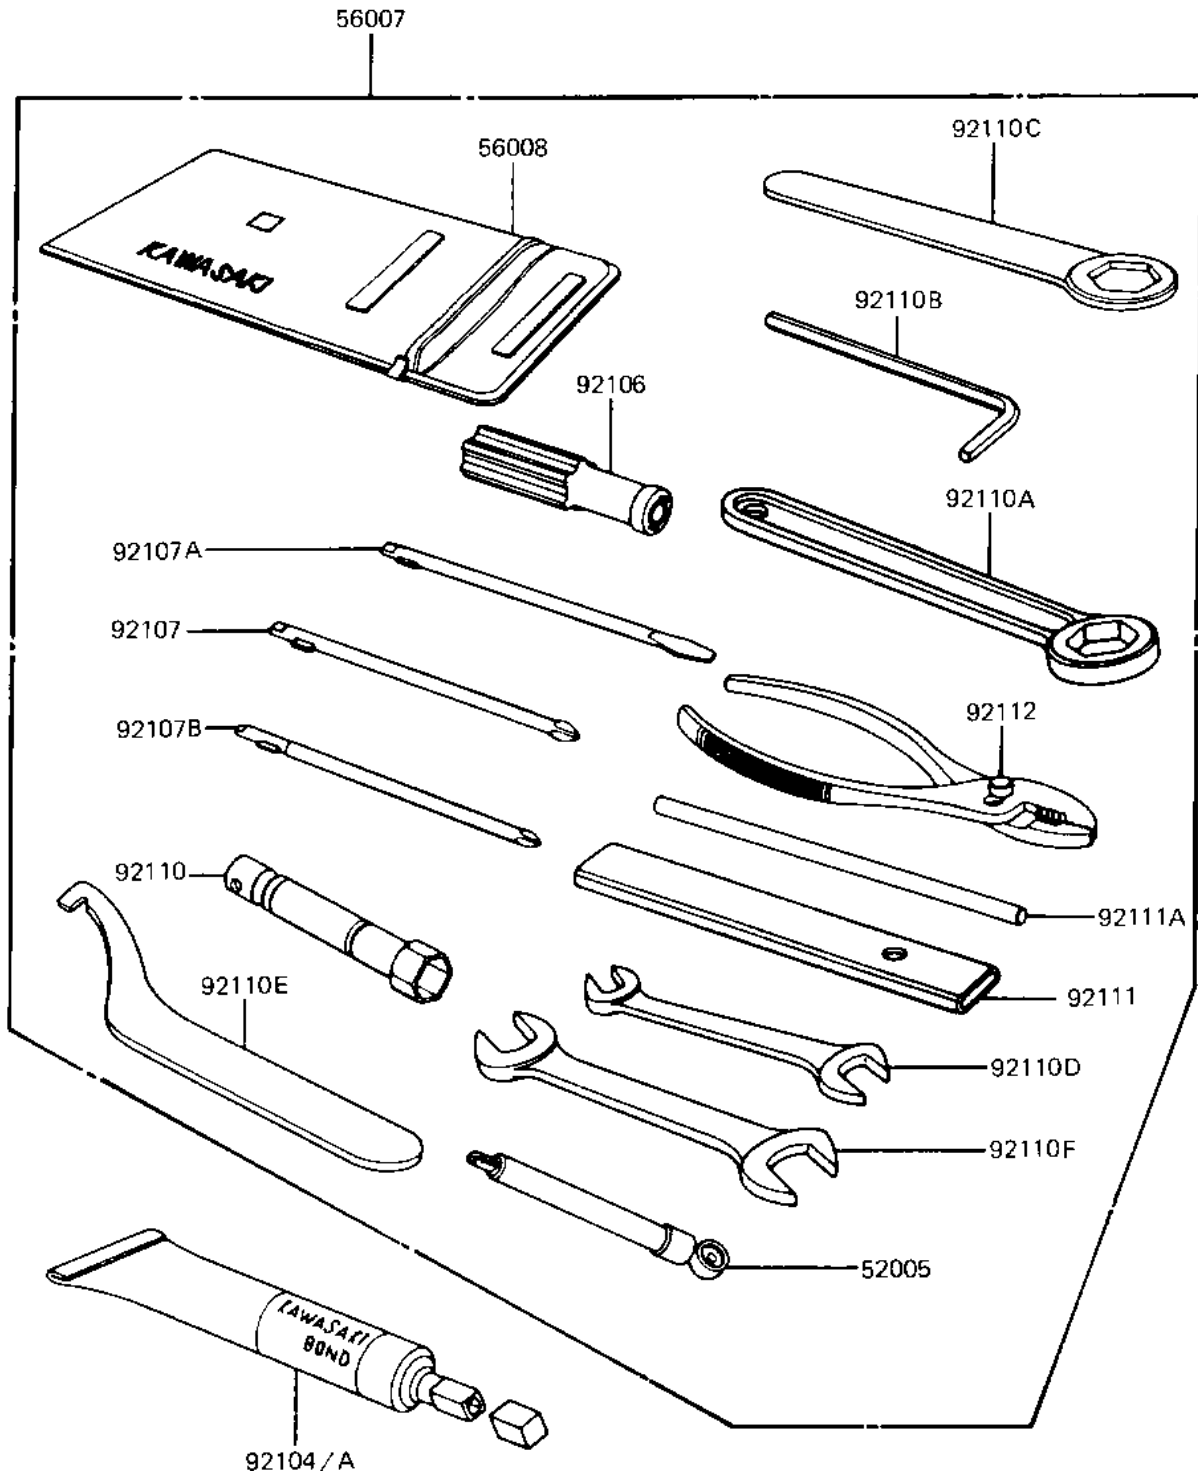

1983 Eddie Lawson Replica PARTS DIAGRAM

OWNER TOOLS (KZ1000-R1)

F2810-0080

1983 Eddie Lawson Replica PARTS LIST

OWNER TOOLS (KZ1000-R1)

ITEM NAME	PART NUMBER	QUANTITY
GAUGE,AIR (Ref # 52005)	52005-4002	1
TOOL KIT (Ref # 56007)	56007-1151	1
BAG,TOOL (Ref # 56008)	56008-006	1
LIQUID GASKET (Ref # 92104)	92104-002	1
GASKET-LIQUID,BLACK (Ref # 92104A)	92104-1003	1
GRIP,SCREW DRIVER (Ref # 92106)	92106-1001	1
92107-1052 (Canada) (Ref # 92107)	92107-007	1
92107-1052 (Canada) (Ref # 92107A)	92107-007	1
92107-1002 (Canada) (Ref # 92107B)	92107-008	1
WRENCH,SPARK PLUG (Ref # 92110)	92108-008	1
TOOL-WRENCH,BOX END,2 (Ref # 92110A)	92110-1147	1
WRENCH,ALLEN (Ref # 92110B)	92110-1015	1
TOOL-WRENCH,BOX END,2 (Ref # 92110C)	92110-1148	1
TOOL-WRENCH,OPEN END (Ref # 92110D)	92110-1038	1
TOOL-WRENCH,HOOK (Ref # 92110E)	92110-1043	2
TOOL-WRENCH,OPEN END, (Ref # 92110F)	92110-1153	1
TOOL-WRENCH,OPEN END, (Ref # 92111)	92111-004	1
BAR,SPARK PLUG WRENCH (Ref # 92111A)	92111-005	1
PLIERS,160MM (Ref # 92112)	92112-003	1