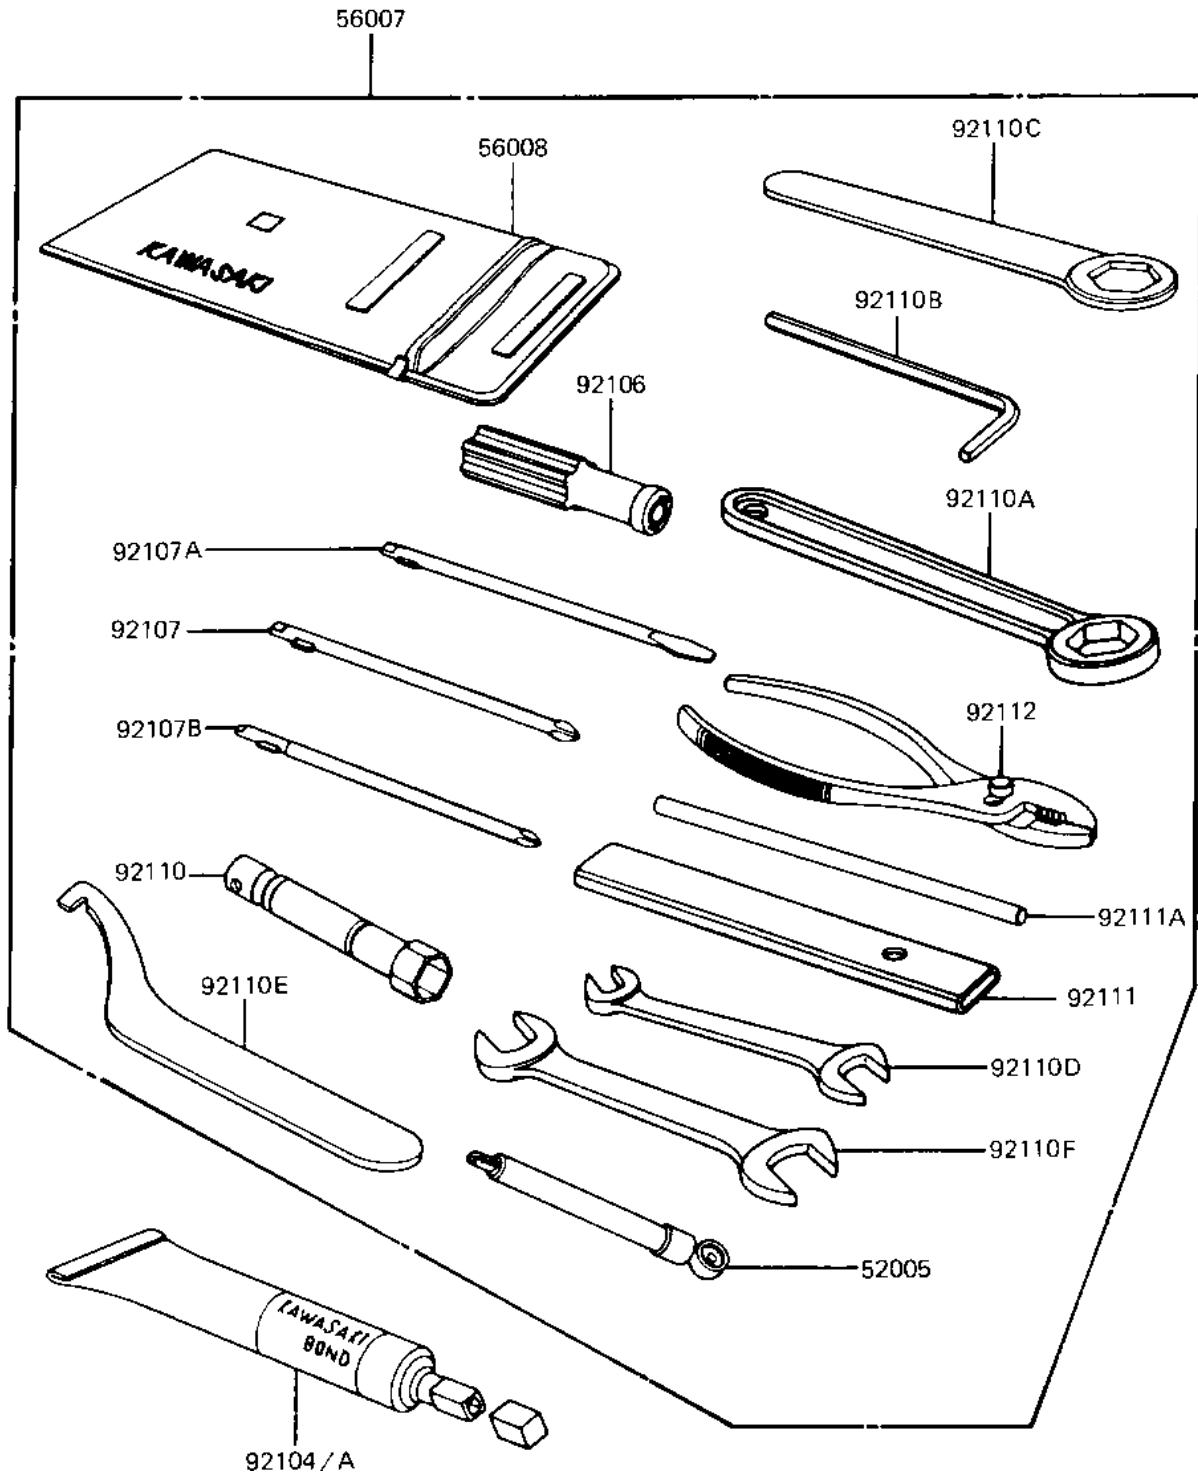

# 1983 Eddie Lawson Replica PARTS DIAGRAM

OWNER TOOLS (KZ1000-R1)

F2810-0080

# 1983 Eddie Lawson Replica PARTS LIST

## OWNER TOOLS (KZ1000-R1)

ITEM NAME	PART NUMBER	QUANTITY
GAUGE,AIR (Ref # 52005)	52005-4002	1
TOOL KIT (Ref # 56007)	56007-1151	1
BAG,TOOL (Ref # 56008)	56008-006	1
LIQUID GASKET (Ref # 92104)	92104-002	1
GASKET-LIQUID,BLACK (Ref # 92104A)	92104-1003	1
GRIP,SCREW DRIVER (Ref # 92106)	92106-1001	1
92107-1052 (Canada) (Ref # 92107)	92107-007	1
92107-1052 (Canada) (Ref # 92107A)	92107-007	1
92107-1002 (Canada) (Ref # 92107B)	92107-008	1
WRENCH,SPARK PLUG (Ref # 92110)	92108-008	1
TOOL-WRENCH,BOX END,2 (Ref # 92110A)	92110-1147	1
WRENCH,ALLEN (Ref # 92110B)	92110-1015	1
TOOL-WRENCH,BOX END,2 (Ref # 92110C)	92110-1148	1
TOOL-WRENCH,OPEN END (Ref # 92110D)	92110-1038	1
TOOL-WRENCH,HOOK (Ref # 92110E)	92110-1043	2
TOOL-WRENCH,OPEN END, (Ref # 92110F)	92110-1153	1
TOOL-WRENCH,OPEN END, (Ref # 92111)	92111-004	1
BAR,SPARK PLUG WRENCH (Ref # 92111A)	92111-005	1
PLIERS,160MM (Ref # 92112)	92112-003	1