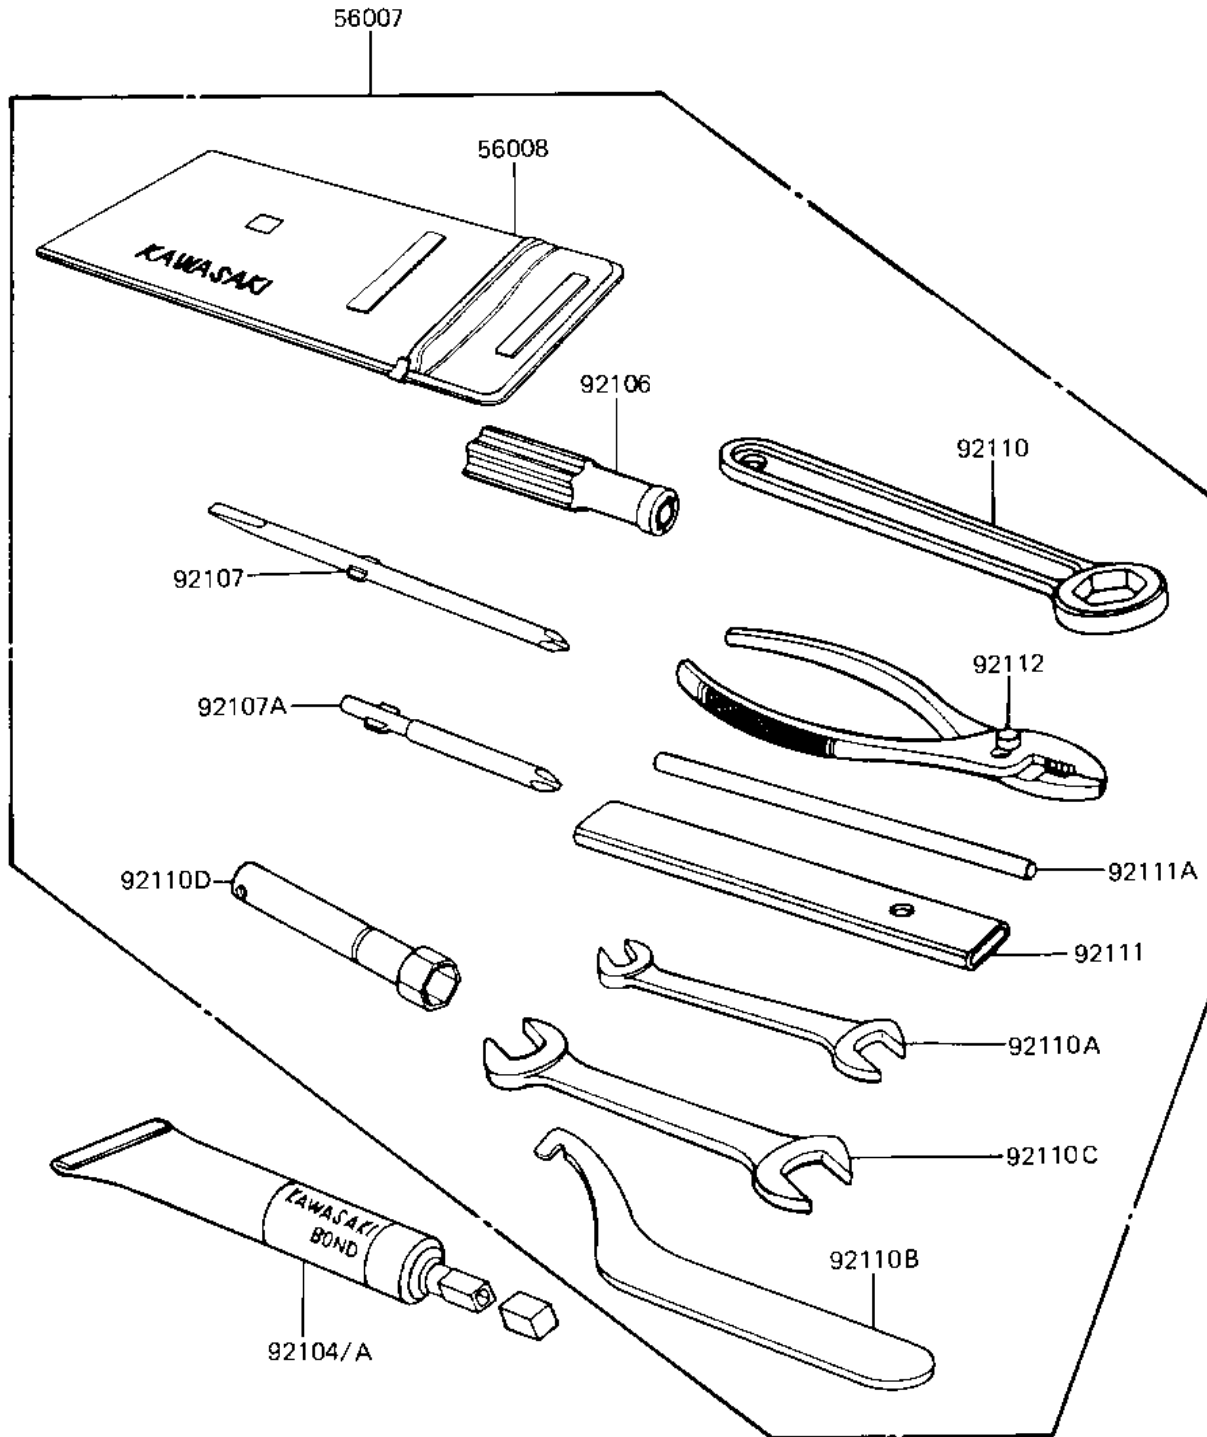

1983 Eddie Lawson Replica PARTS DIAGRAM

OWNER TOOLS (KZ1000-R2)

F2810-0148

1983 Eddie Lawson Replica PARTS LIST

OWNER TOOLS (KZ1000-R2)

ITEM NAME	PART NUMBER	QUANTITY
TOOLKIT (Ref # 56007)	56007-1173	1
BAG,TOOL (Ref # 56008)	56008-006	1
LIQUID GASKET (Ref # 92104)	92104-002	1
GASKET-LIQUID,BLACK (Ref # 92104A)	92104-1003	1
GRIP,SCREW DRIVER (Ref # 92106)	92106-1001	1
TOOL-DRIVER (Ref # 92107)	92107-1052	1
TOOL-DRIVER,#3PHILLIP (Ref # 92107A)	92107-1002	1
TOOL-WRENCH,BOX END,2 (Ref # 92110)	92110-1147	1
TOOL-WRENCH,OPEN END (Ref # 92110A)	92110-1038	1
TOOL-WRENCH,HOOK (Ref # 92110B)	92110-1043	2
TOOL-WRENCH,OPEN END, (Ref # 92110C)	92110-1153	1
WRENCH,SPARK PLUG (Ref # 92110D)	92108-008	1
WRENCH,SPARK PLUG (Ref # 92111)	92111-004	1
BAR,SPARK PLUG WRENCH (Ref # 92111A)	92111-005	1
PLIERS,160MM (Ref # 92112)	92112-003	1