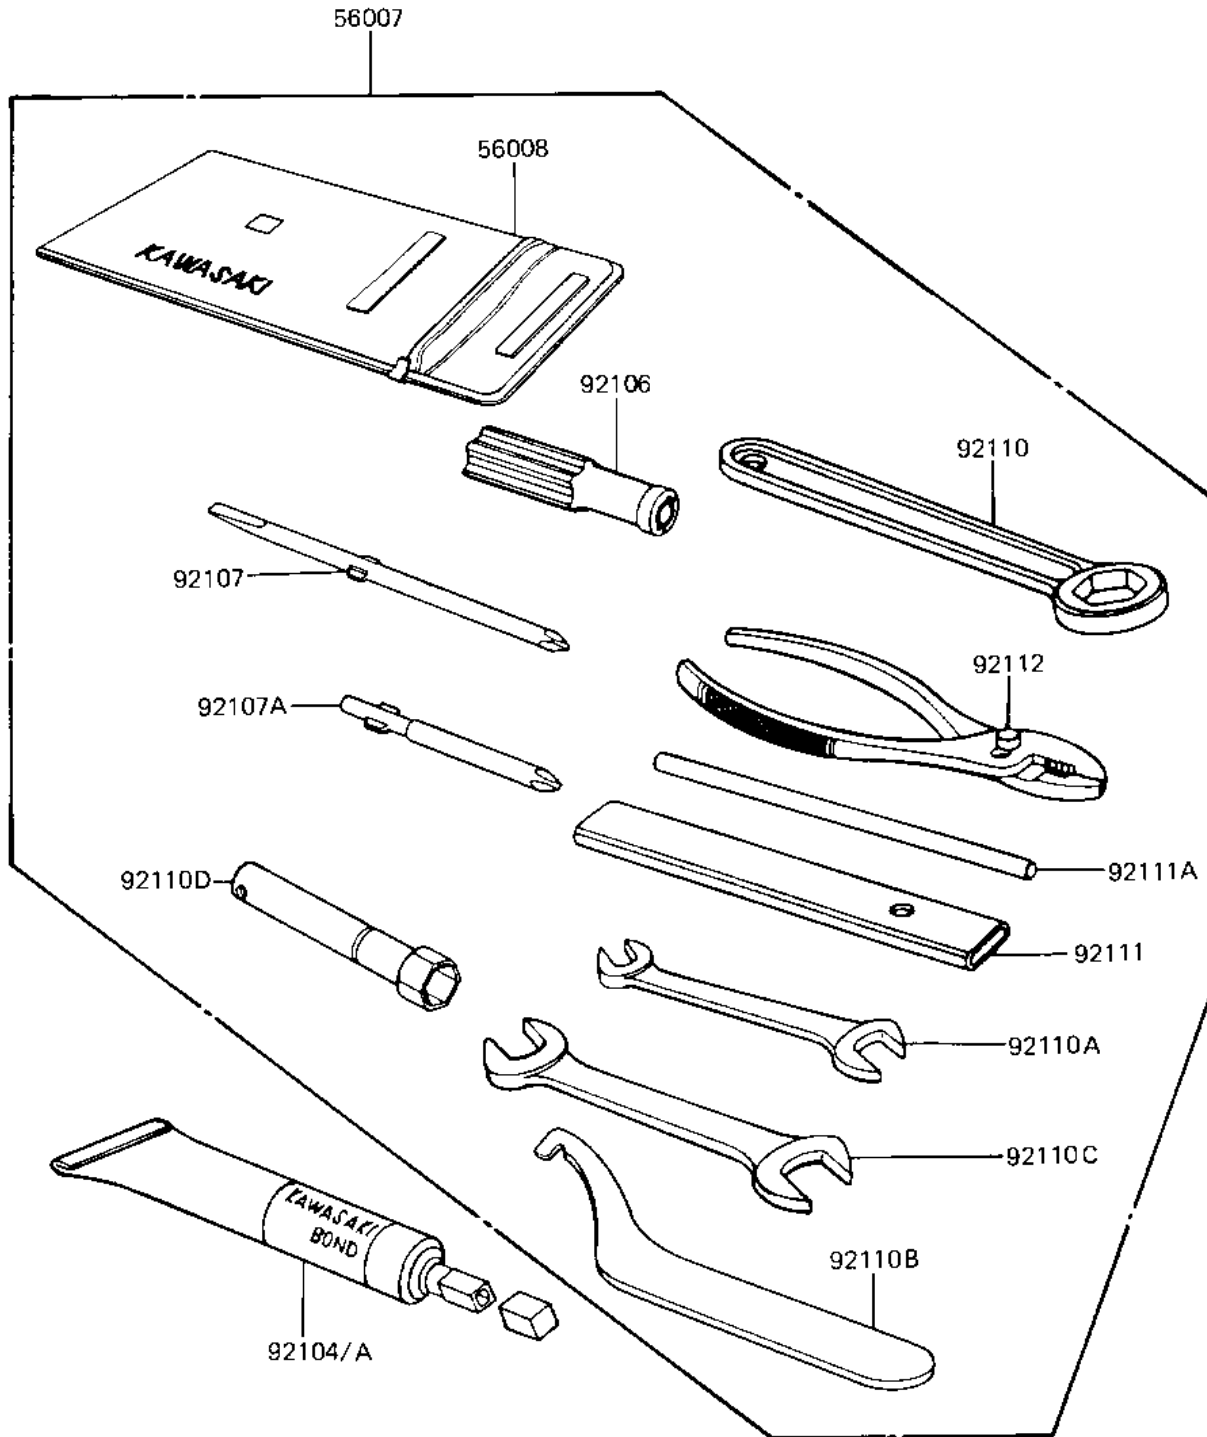

1983 Eddie Lawson Replica PARTS DIAGRAM

OWNER TOOLS (KZ1000-R2)

F2810-0148

1983 Eddie Lawson Replica PARTS LIST

OWNER TOOLS (KZ1000-R2)

| ITEM NAME | PART NUMBER | QUANTITY |
|--------------------------------------|-------------|----------|
| TOOLKIT (Ref # 56007) | 56007-1173 | 1 |
| BAG,TOOL (Ref # 56008) | 56008-006 | 1 |
| LIQUID GASKET (Ref # 92104) | 92104-002 | 1 |
| GASKET-LIQUID,BLACK (Ref # 92104A) | 92104-1003 | 1 |
| GRIP,SCREW DRIVER (Ref # 92106) | 92106-1001 | 1 |
| TOOL-DRIVER (Ref # 92107) | 92107-1052 | 1 |
| TOOL-DRIVER,#3PHILLIP (Ref # 92107A) | 92107-1002 | 1 |
| TOOL-WRENCH,BOX END,2 (Ref # 92110) | 92110-1147 | 1 |
| TOOL-WRENCH,OPEN END (Ref # 92110A) | 92110-1038 | 1 |
| TOOL-WRENCH,HOOK (Ref # 92110B) | 92110-1043 | 2 |
| TOOL-WRENCH,OPEN END, (Ref # 92110C) | 92110-1153 | 1 |
| WRENCH,SPARK PLUG (Ref # 92110D) | 92108-008 | 1 |
| WRENCH,SPARK PLUG (Ref # 92111) | 92111-004 | 1 |
| BAR,SPARK PLUG WRENCH (Ref # 92111A) | 92111-005 | 1 |
| PLIERS,160MM (Ref # 92112) | 92112-003 | 1 |