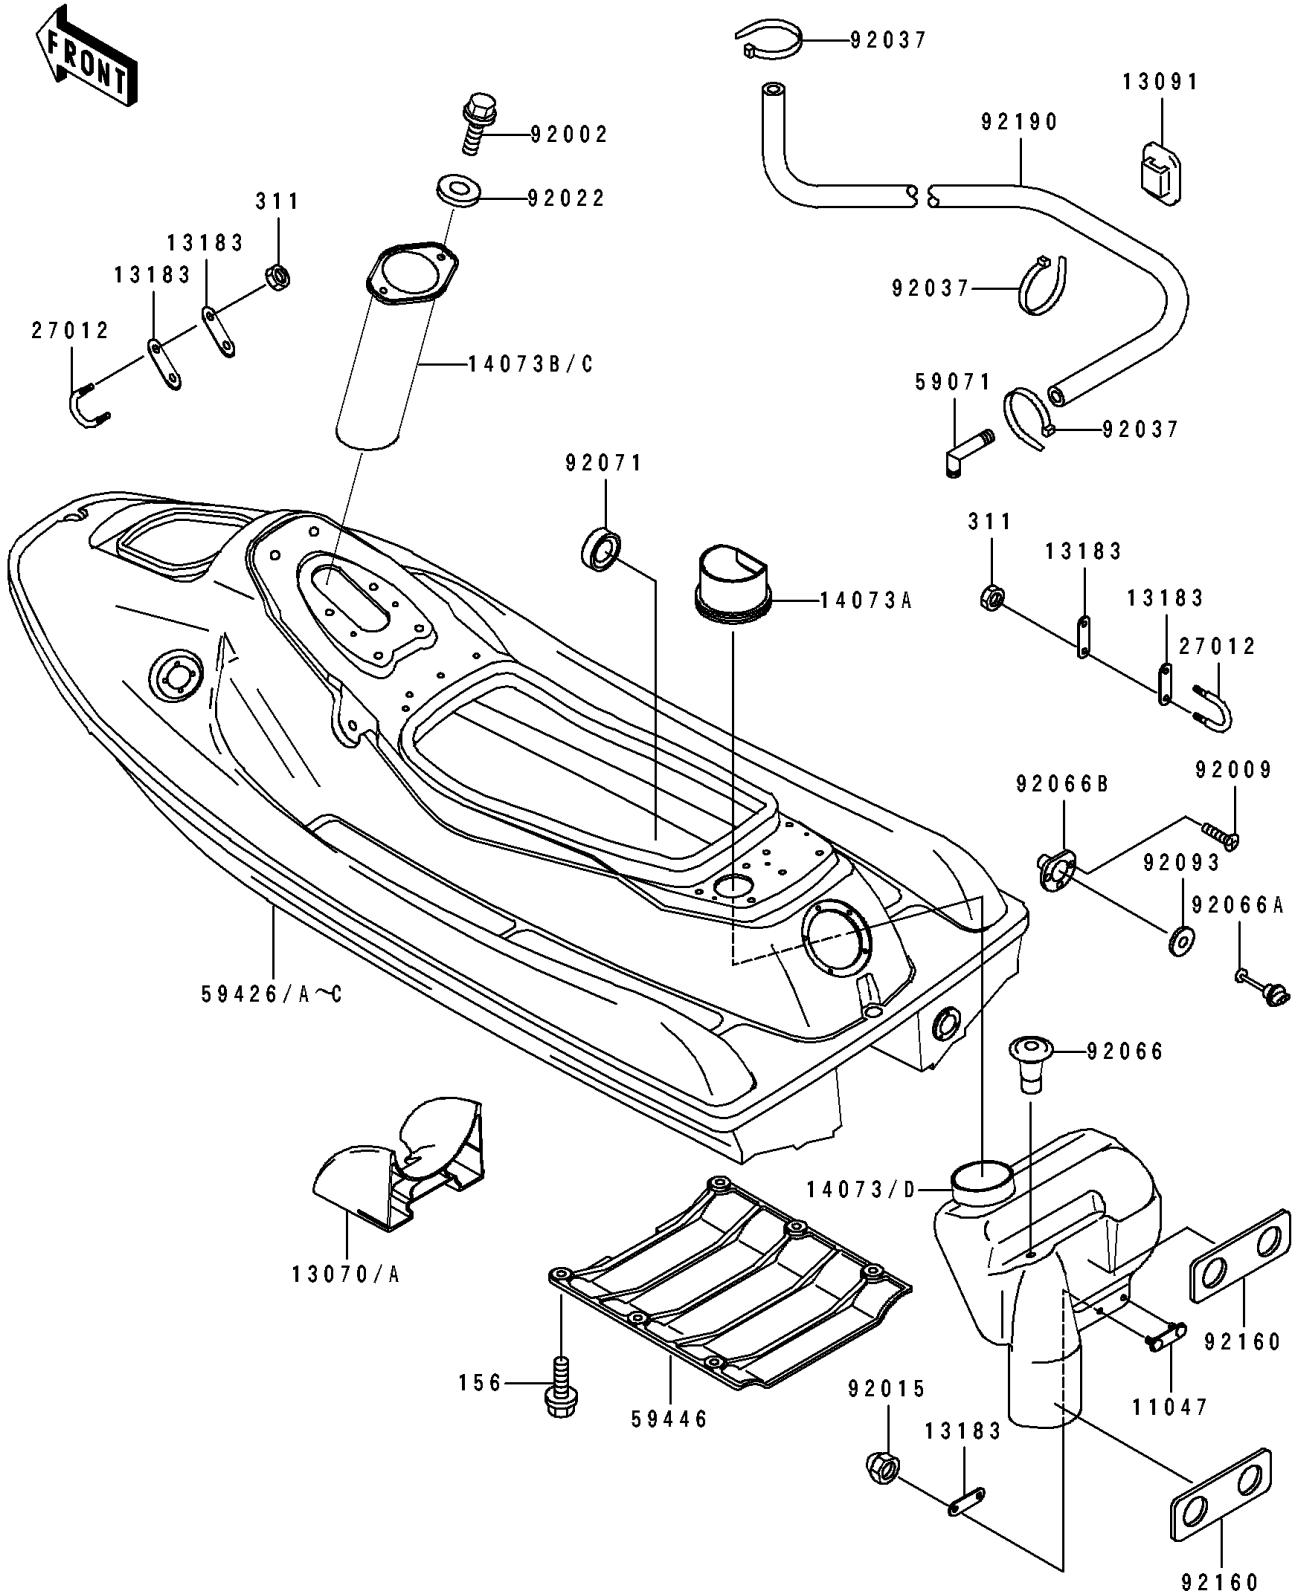

# 1993 750 SS PARTS DIAGRAM

Hull

F3141

# 1993 750 SS PARTS LIST

## Hull

ITEM NAME	PART NUMBER	QUANTITY
BRACKET,RR DUCT (Ref # 11047)	11047-3774	1
GUIDE,INTAKE (Ref # 13070A)	13070-3713	1
HOLDER,BAND (Ref # 13091)	13091-3764	1
PLATE (Ref # 13183)	13183-3809	1
DUCT,RR,MAIN (Ref # 14073)	14073-3737	1
DUCT,INTAKE (Ref # 14073A)	14073-3739	1
DUCT,FR (Ref # 14073B)	14073-3740	1
JOINT (Ref # 59071)	59071-3733	1
HULL-COMP,J.WHITE (Ref # 59426A)	59426-3803-8C	1
COVER-JET PUMP (Ref # 59446)	59446-3720	1
BOLT,6X16 (Ref # 92002)	92002-3728	2
NUT,CAP,6MM (Ref # 92015)	92015-3755	2
WASHER,6.5X20X1.5 (Ref # 92022)	92022-3710	2
CLAMP (Ref # 92037)	92037-1173	3
PLUG (Ref # 92066)	92066-3706	1
GROMMET (Ref # 92071)	92071-3783	1
DAMPER (Ref # 92160)	92160-3722	2
TUBE,5X10X1000 (Ref # 92190)	92190-3896	1
BOLT-WP,6X20 (Ref # 156)	156R0620	6