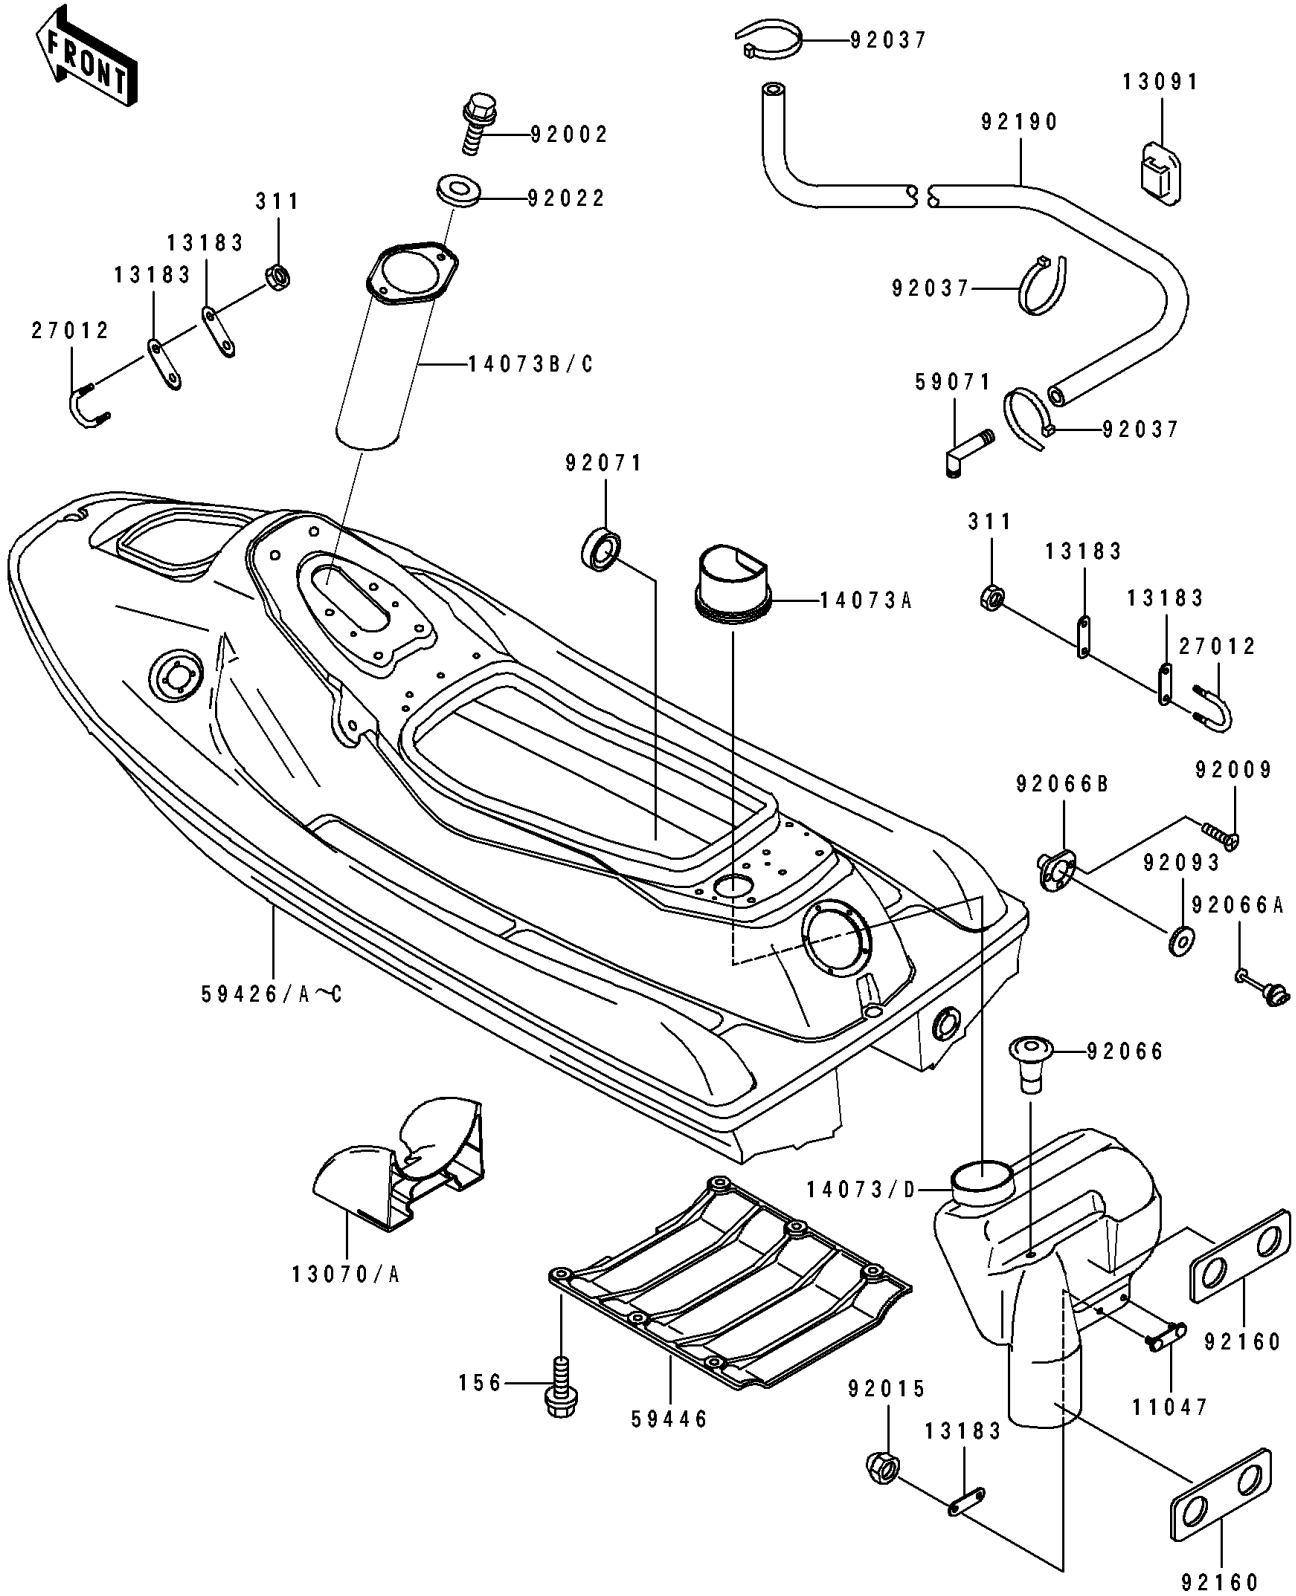

1994 750 SS PARTS DIAGRAM

Hull

F3141

1994 750 SS PARTS LIST

Hull

ITEM NAME	PART NUMBER	QUANTITY
BRACKET,RR DUCT (Ref # 11047)	11047-3774	1
GUIDE,INTAKE (Ref # 13070A)	13070-3713	1
HOLDER,BAND (Ref # 13091)	13091-3764	1
PLATE (Ref # 13183)	13183-3809	5
DUCT,RR,MAIN (Ref # 14073)	14073-3737	1
DUCT,INTAKE (Ref # 14073A)	14073-3739	1
DUCT,FR (Ref # 14073C)	14073-3746	1
HOOK (Ref # 27012)	27012-3761	2
JOINT (Ref # 59071)	59071-3733	1
HULL-COMP,J.WHITE (Ref # 59426B)	59426-3808-8C	1
COVER-JET PUMP (Ref # 59446)	59446-3720	1
BOLT,6X16 (Ref # 92002)	92002-3728	2
SCREW,TAPPING,4X14 (Ref # 92009)	92009-3755	3
NUT,CAP,6MM (Ref # 92015)	92015-3755	2
WASHER,6.5X20X1.5 (Ref # 92022)	92022-3710	2
CLAMP (Ref # 92037)	92037-1173	3
PLUG (Ref # 92066)	92066-3706	1
PLUG,RR,DRAIN (Ref # 92066A)	92066-3744	1
PLUG,RR,DRAIN (Ref # 92066B)	92066-3747	1
GROMMET (Ref # 92071)	92071-3783	1
SEAL (Ref # 92093)	92093-3720	1
DAMPER (Ref # 92160)	92160-3722	2
TUBE,5X10X1000 (Ref # 92190)	92190-3896	1
BOLT-WP,6X20 (Ref # 156)	156R0620	6
NUT-HEX,6MM (Ref # 311)	311R0600	4