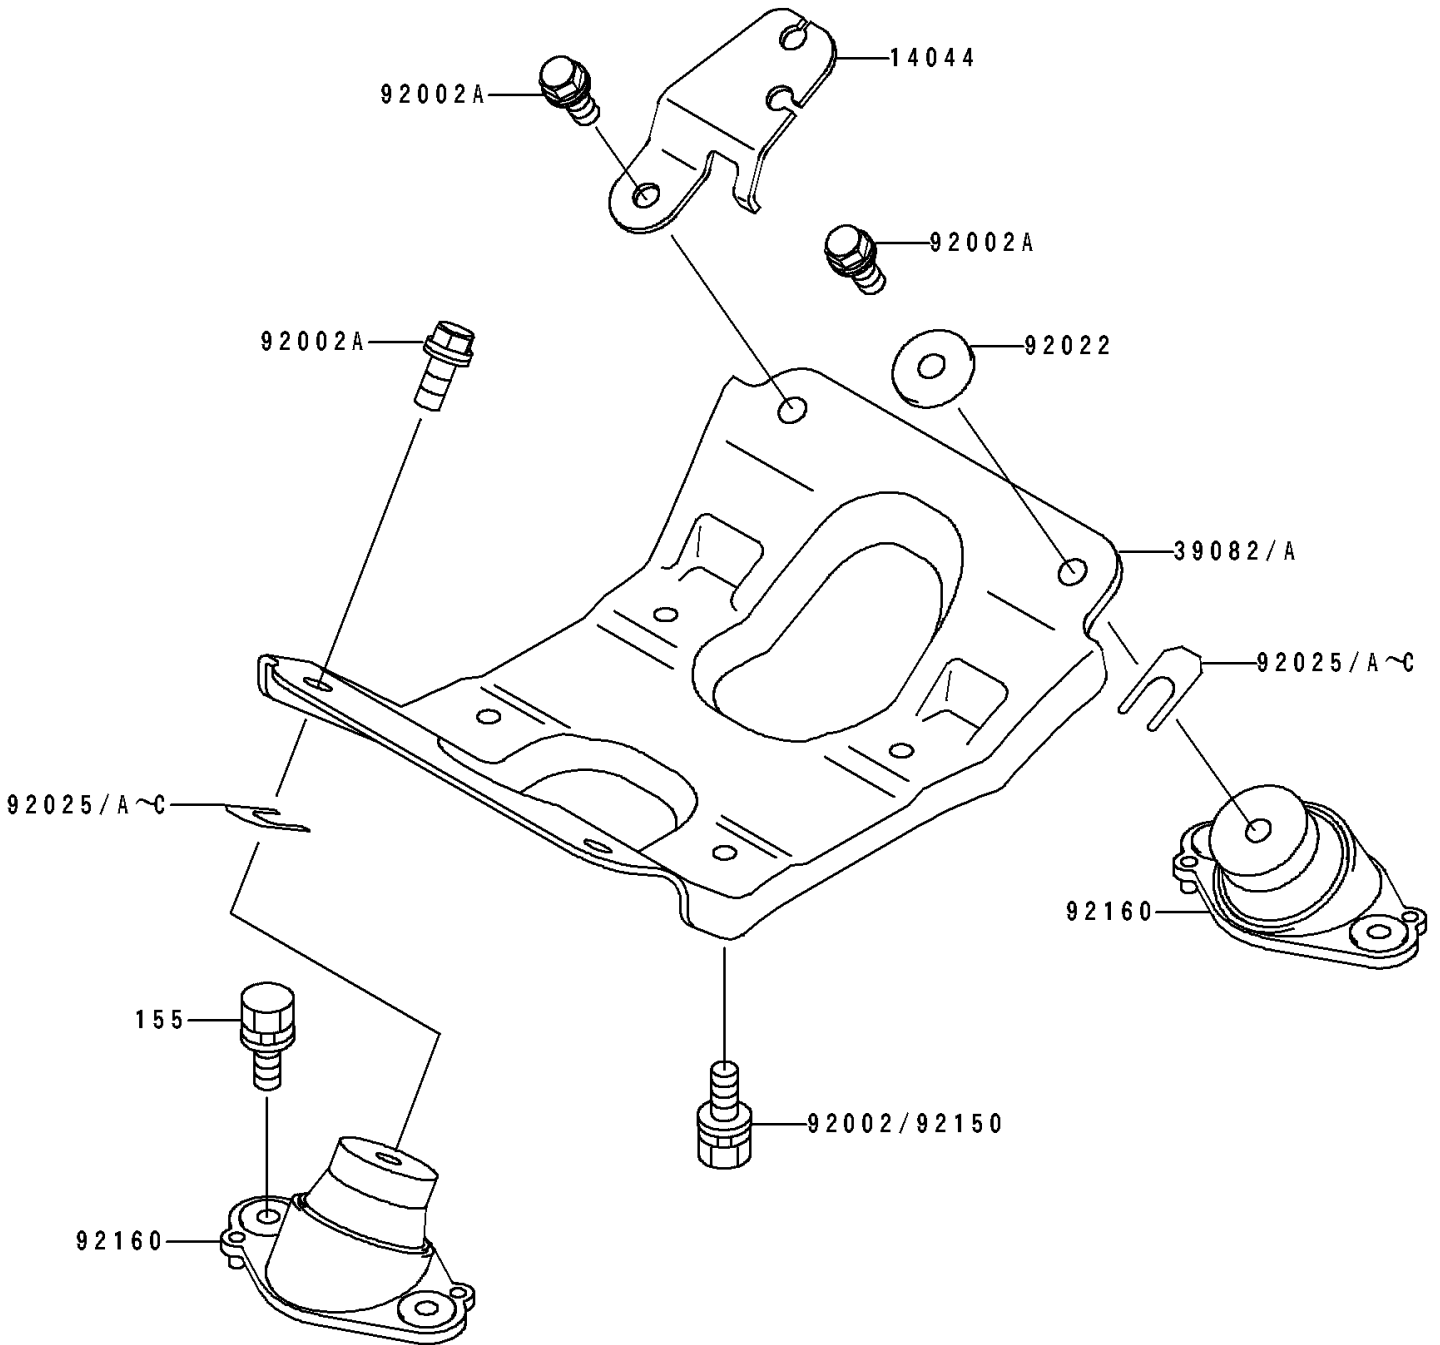

1992 750 SS PARTS DIAGRAM

Engine Mount

F3144

1992 750 SS PARTS LIST

Engine Mount

ITEM NAME	PART NUMBER	QUANTITY
HOLDER-CABLE (Ref # 14044)	14044-3712	1
MOUNT-ENGINE (Ref # 39082A)	39082-3709	1
BOLT,10X25 (Ref # 92002)	92002-3765	4
BOLT,10X25 (Ref # 92002A)	92002-3770	4
WASHER,32X10.5X4 (Ref # 92022)	92022-3023	3
SHIM,T=0.3MM (Ref # 92025)	92025-3705	AR
SHIM,T=0.5MM (Ref # 92025A)	92025-3706	AR
SHIM,T=1.0MM (Ref # 92025B)	92025-3707	AR
SHIM,T=1.5MM (Ref # 92025C)	92025-3708	AR
DAMPER,ENGINE MOUNT (Ref # 92160)	92160-3757	4
BOLT-WSP-SMALL,8X20 (Ref # 155)	155R0820	8