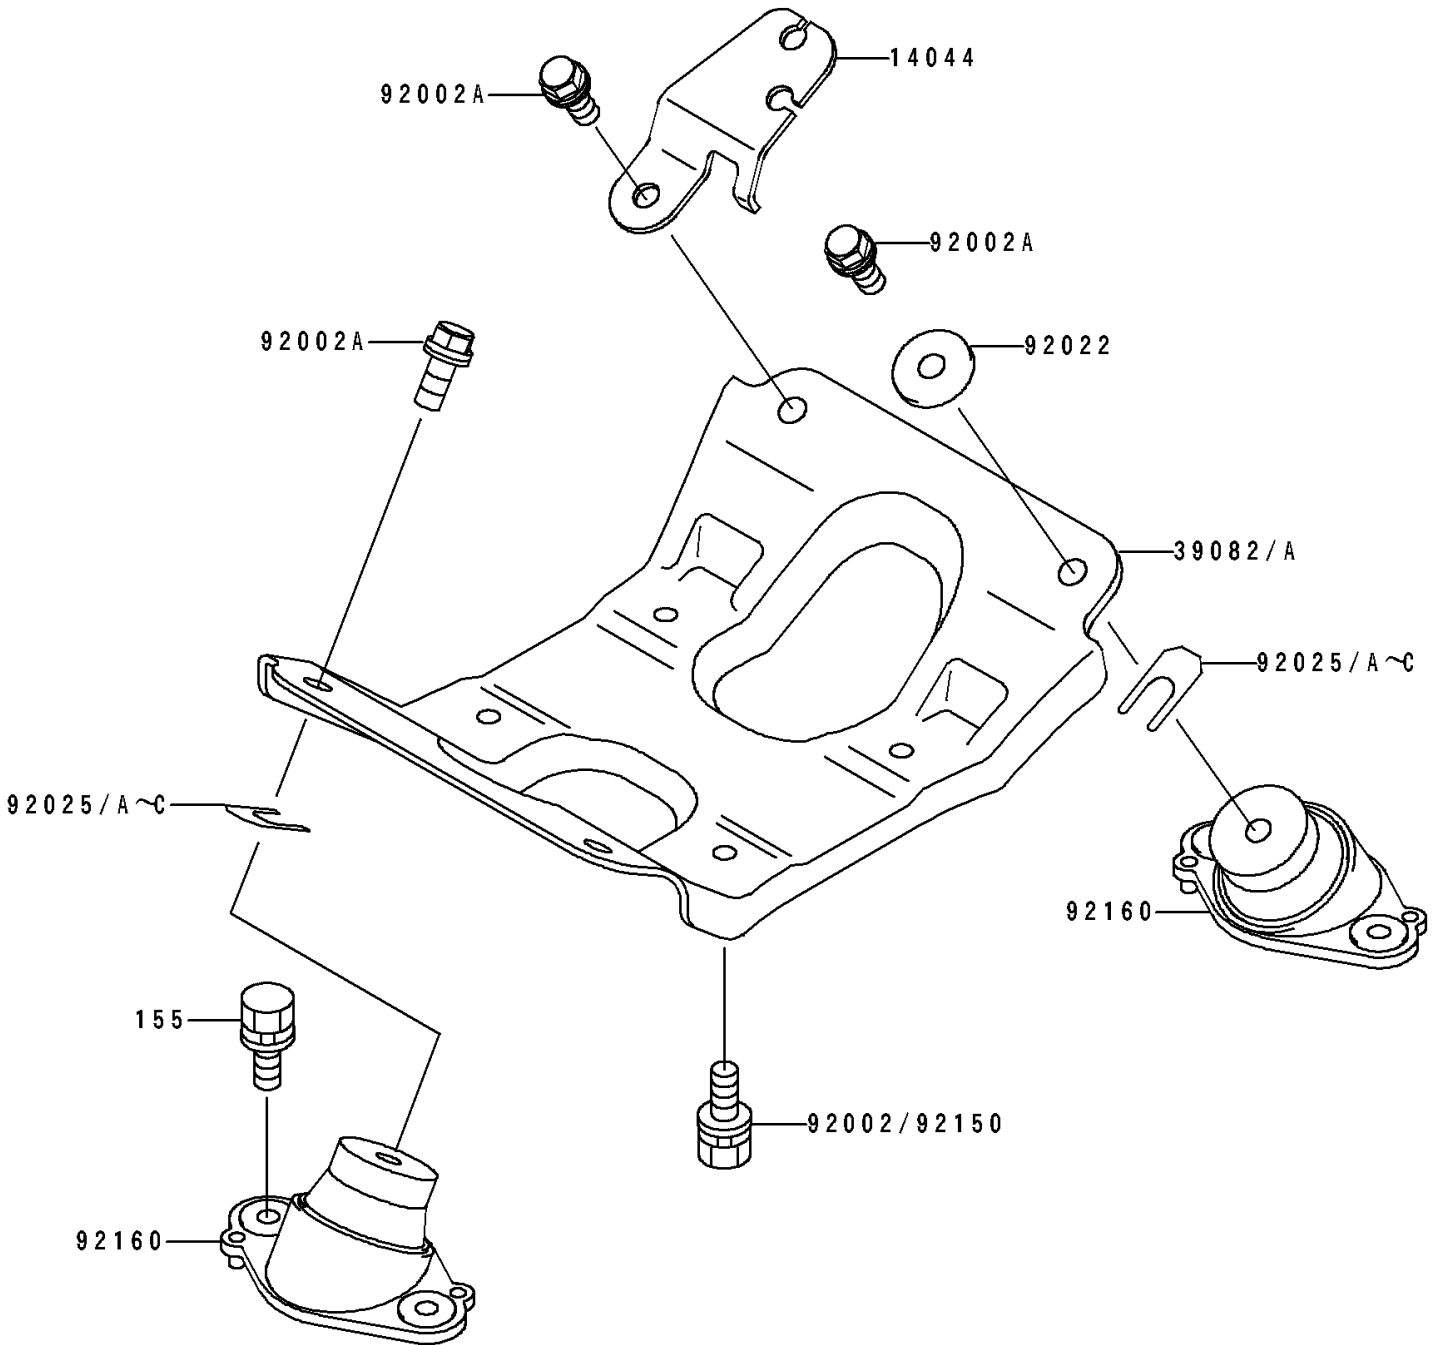

1994 750 SS PARTS DIAGRAM

Engine Mount

F3144

1994 750 SS PARTS LIST

Engine Mount

ITEM NAME	PART NUMBER	QUANTITY
MOUNT-ENGINE (Ref # 39082)	39082-3705	1
BOLT,10X25 (Ref # 92002A)	92002-3770	4
WASHER,32X10.5X4 (Ref # 92022)	92022-3023	4
SHIM,T=0.3MM (Ref # 92025)	92025-3705	AR
SHIM,T=0.5MM (Ref # 92025A)	92025-3706	AR
SHIM,T=1.0MM (Ref # 92025B)	92025-3707	AR
SHIM,T=1.5MM (Ref # 92025C)	92025-3708	AR
BOLT,10X25 (Ref # 92150)	92150-3818	4
DAMPER,ENGINE MOUNT (Ref # 92160)	92160-3757	4
BOLT-WSP-SMALL,8X20 (Ref # 155)	155R0820	8