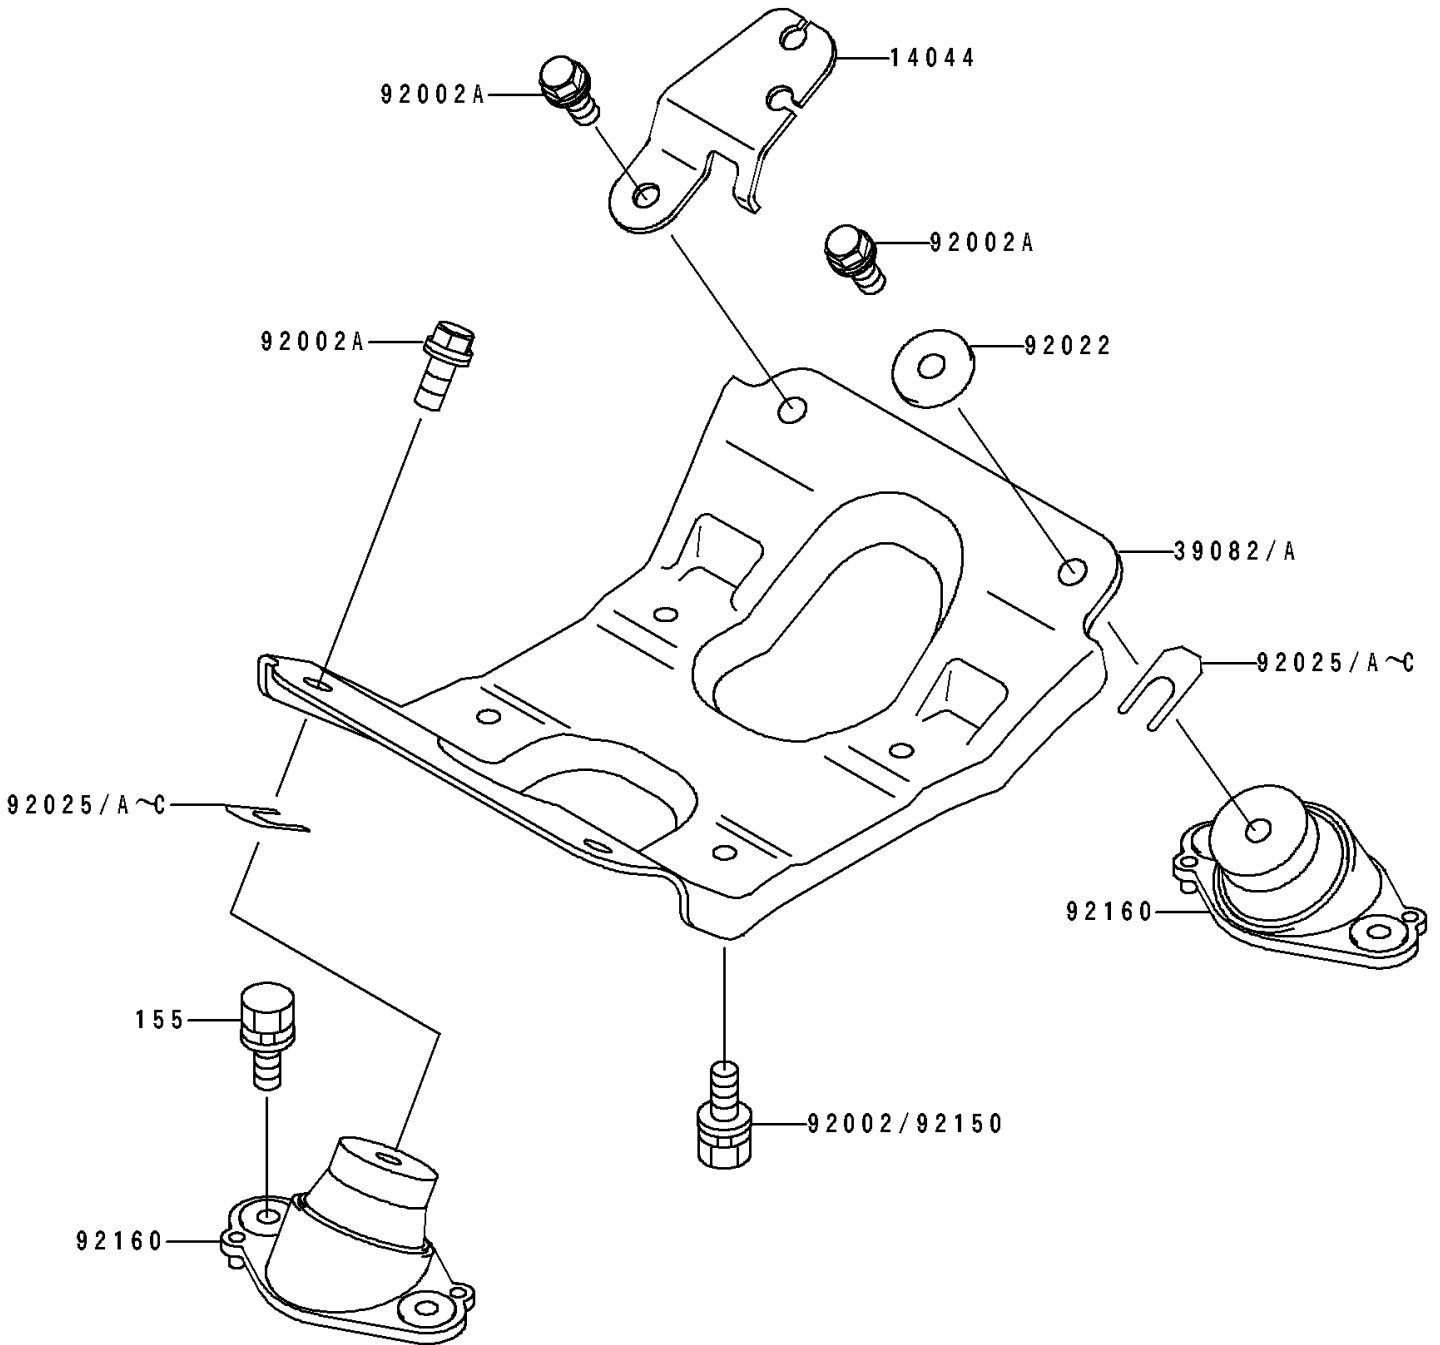

1995 750 SS PARTS DIAGRAM

Engine Mount

F3144

1995 750 SS PARTS LIST

Engine Mount

ITEM NAME	PART NUMBER	QUANTITY
MOUNT-ENGINE (Ref # 39082)	39082-3705	1
BOLT,10X25 (Ref # 92002A)	92002-3770	4
WASHER,32X10.5X4 (Ref # 92022)	92022-3023	4
SHIM,T=0.3MM (Ref # 92025)	92025-3705	AR
SHIM,T=0.5MM (Ref # 92025A)	92025-3706	AR
SHIM,T=1.0MM (Ref # 92025B)	92025-3707	AR
SHIM,T=1.5MM (Ref # 92025C)	92025-3708	AR
BOLT,10X25 (Ref # 92150)	92150-3818	4
DAMPER,ENGINE MOUNT (Ref # 92160)	92160-3757	4
BOLT-WSP-SMALL,8X20 (Ref # 155)	155R0820	8