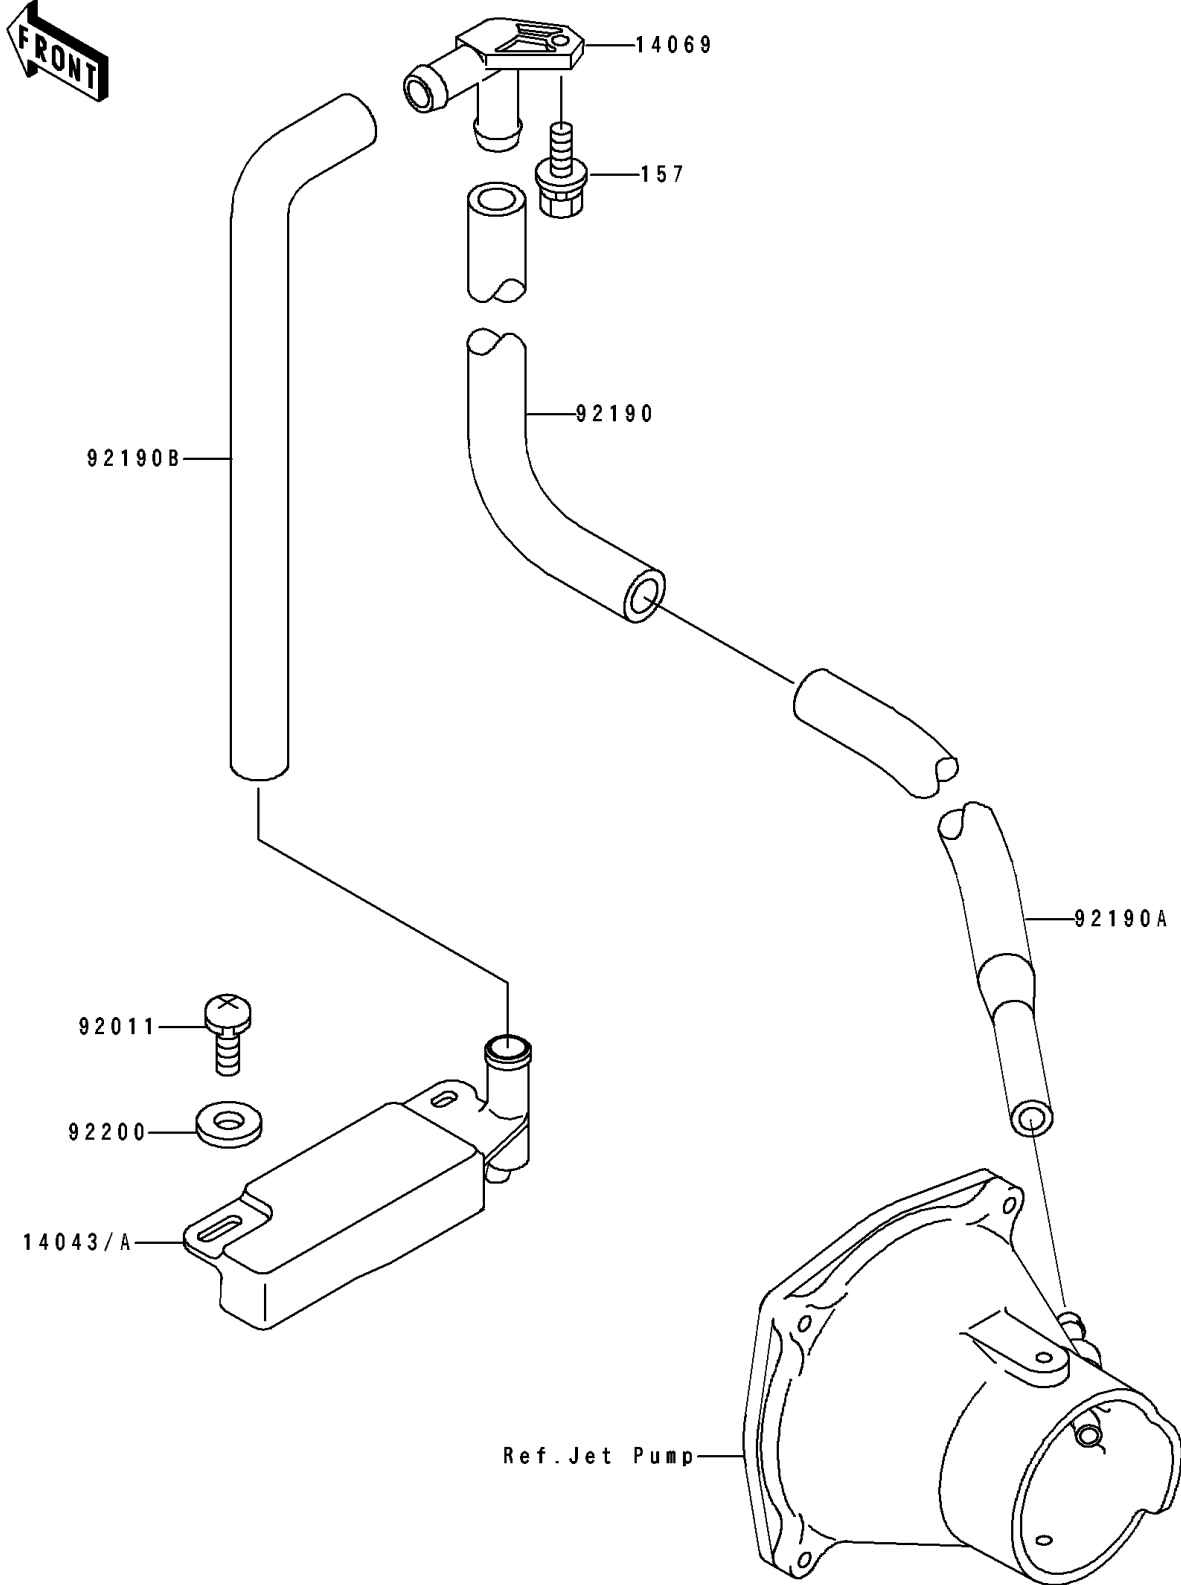

# 1994 750 SS PARTS DIAGRAM

Bilge System

F 3 1 4 5

## 1994 750 SS PARTS LIST

### Bilge System

ITEM NAME	PART NUMBER	QUANTITY
FILTER (Ref # 14043)	14043-3707	1
BREATHER (Ref # 14069)	14069-3708	1
SCREW,TAPPING (Ref # 92011)	92011-561	2
TUBE,BREATHER-BULKHEAD (Ref # 92190)	92190-3772	1
TUBE,L=190 (Ref # 92190A)	92190-3821	1
TUBE,FILTER-BREATHER (Ref # 92190B)	92190-3848	1
WASHER,5.9X16X1.5 (Ref # 92200)	92200-3714	2
BOLT-WSP,6X18 (Ref # 157)	157R0618	1