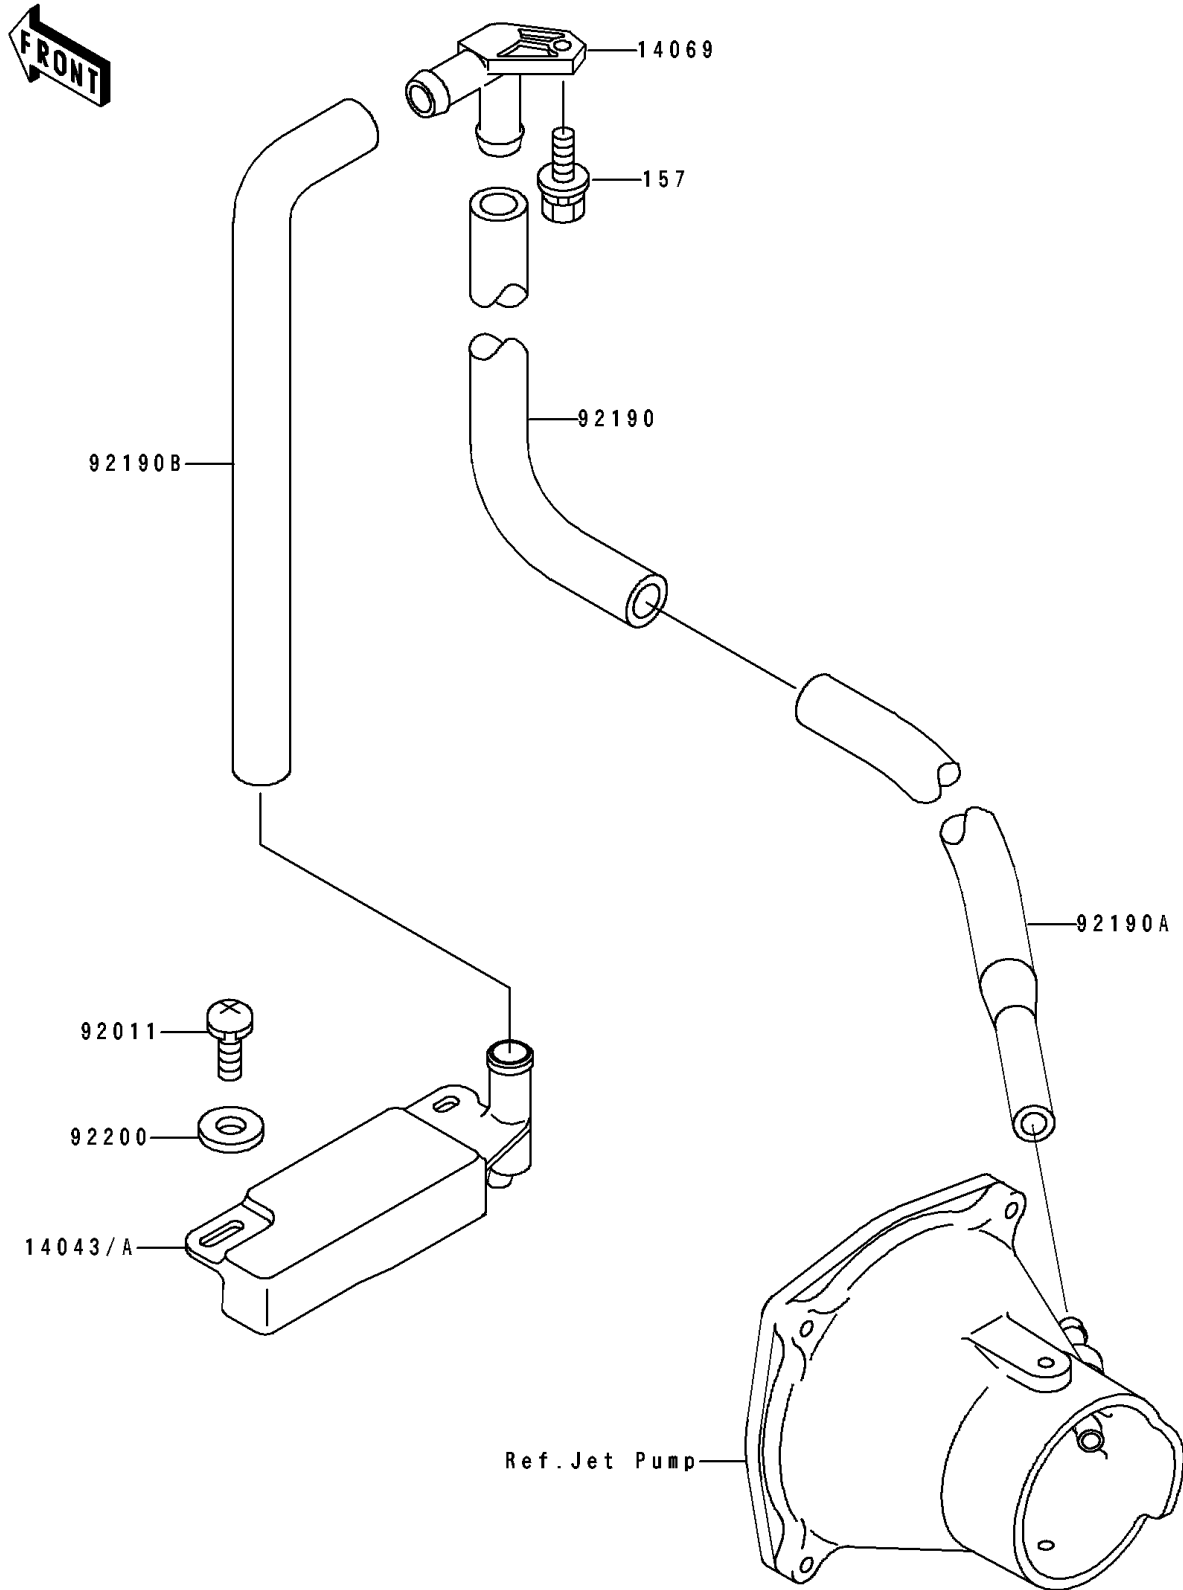

# 1995 750 SS PARTS DIAGRAM

Bilge System

F 3145

## 1995 750 SS PARTS LIST

### Bilge System

ITEM NAME	PART NUMBER	QUANTITY
FILTER (Ref # 14043A)	14043-3708	1
BREATHER (Ref # 14069)	14069-3708	1
SCREW,TAPPING (Ref # 92011)	92011-561	2
TUBE,BREATHER-BULKHEAD (Ref # 92190)	92190-3772	1
TUBE,L=190 (Ref # 92190A)	92190-3821	1
TUBE,FILTER-BREATHER (Ref # 92190B)	92190-3848	1
WASHER,5.9X16X1.5 (Ref # 92200)	92200-3714	2
BOLT-WSP,6X18 (Ref # 157)	157R0618	1