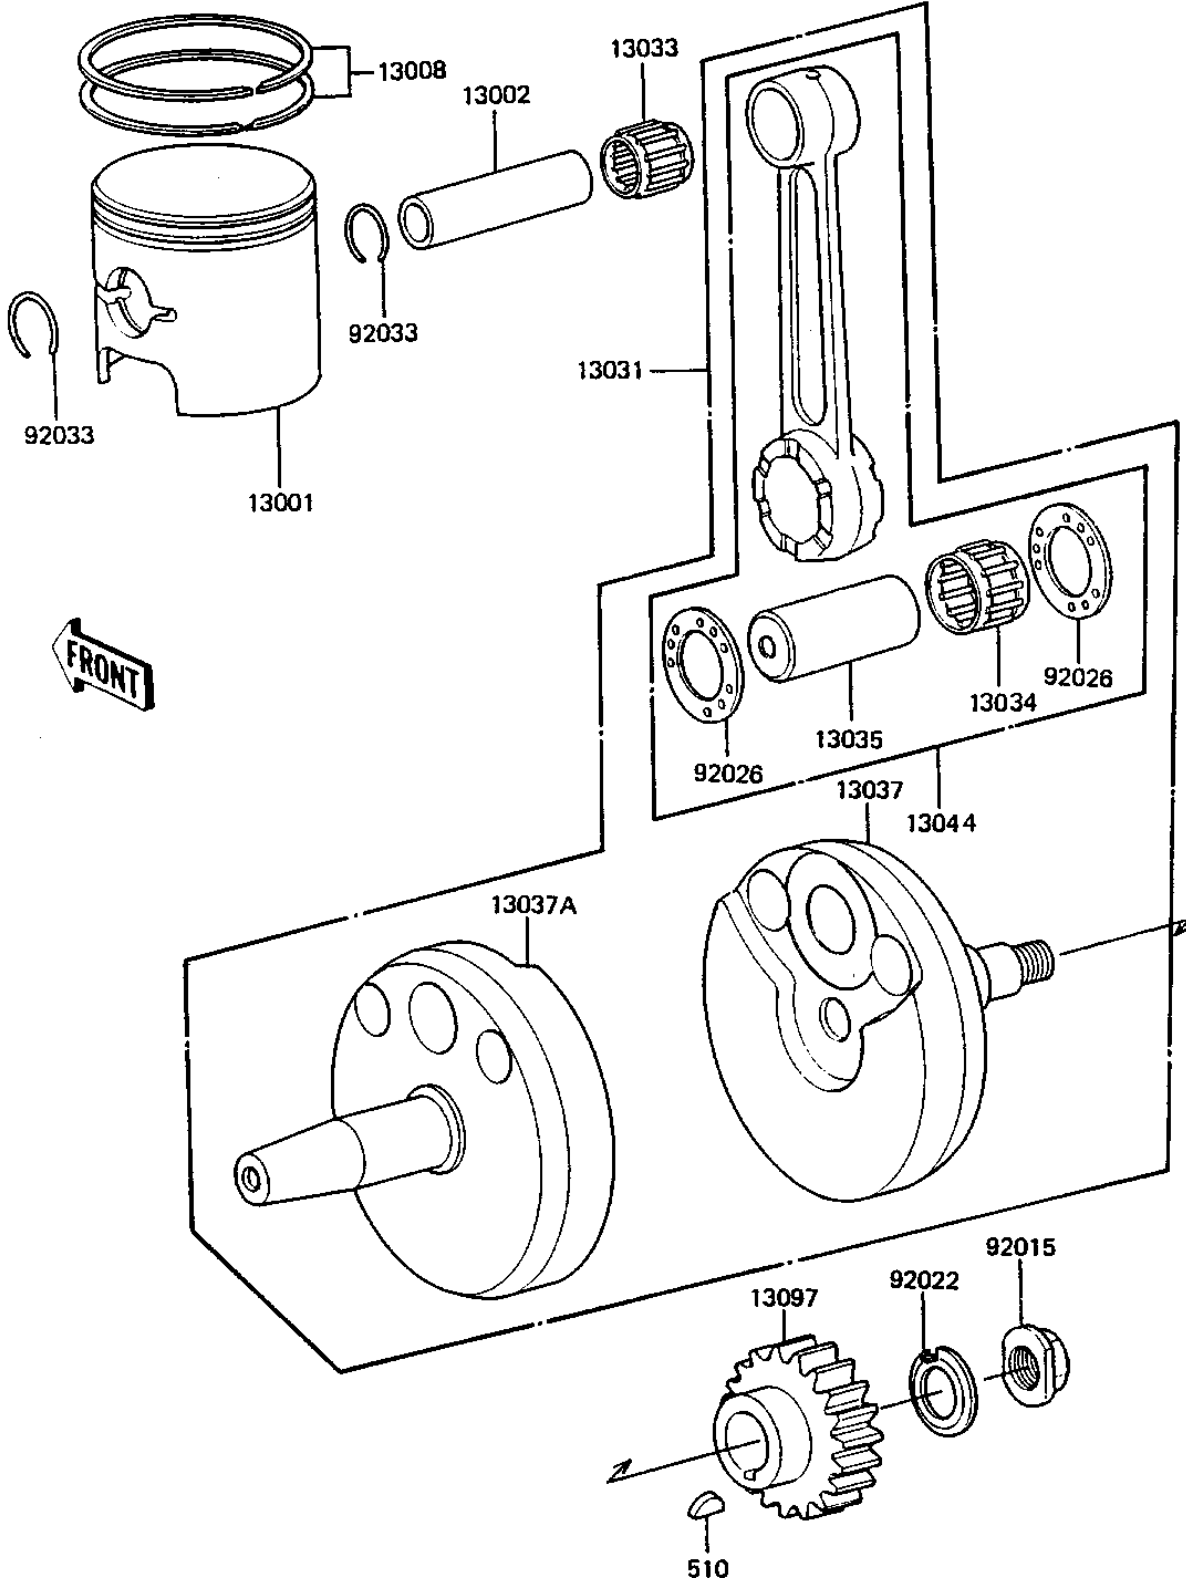

1983 KDX250 PARTS DIAGRAM

CRANKSHAFT/PISTON

E1321-0030

1983 KDX250 PARTS LIST

CRANKSHAFT/PISTON

ITEM NAME	PART NUMBER	QUANTITY
PISTON,STD (Ref # 13001)	13001-1039	1
PIN-PISTON (Ref # 13002)	13002-017	1
RING SET,STD (Ref # 13008)	13008-5026	1
CRANKSHAFT ASSY (Ref # 13031)	13031-1049	1
BEARING-SMALL END (Ref # 13033)	13033-1010	1
BEARING,BIG END NEEDL (Ref # 13034)	13034-049	1
PIN,CRANK (Ref # 13035)	13035-034	1
CRANKSHAFT,R.H (Ref # 13037)	13037-1069	1
CRANKSHAFT (Ref # 13037A)	13037-1097	1
CONNECTING ROD SET (Ref # 13044)	13044-5007	1
GEAR,PRIMARY (Ref # 13097)	13097-1028	1
NUT,CRANKSHAFT (Ref # 92015)	92015-069	1
WASHER,LOCK (Ref # 92022)	92024-061	1
SPACER (Ref # 92026)	92026-1241	2
CIRCLIP-PISTON PIN (Ref # 92033)	92036-015	2
WOODRUFF KEY (Ref # 510)	510A5100	1