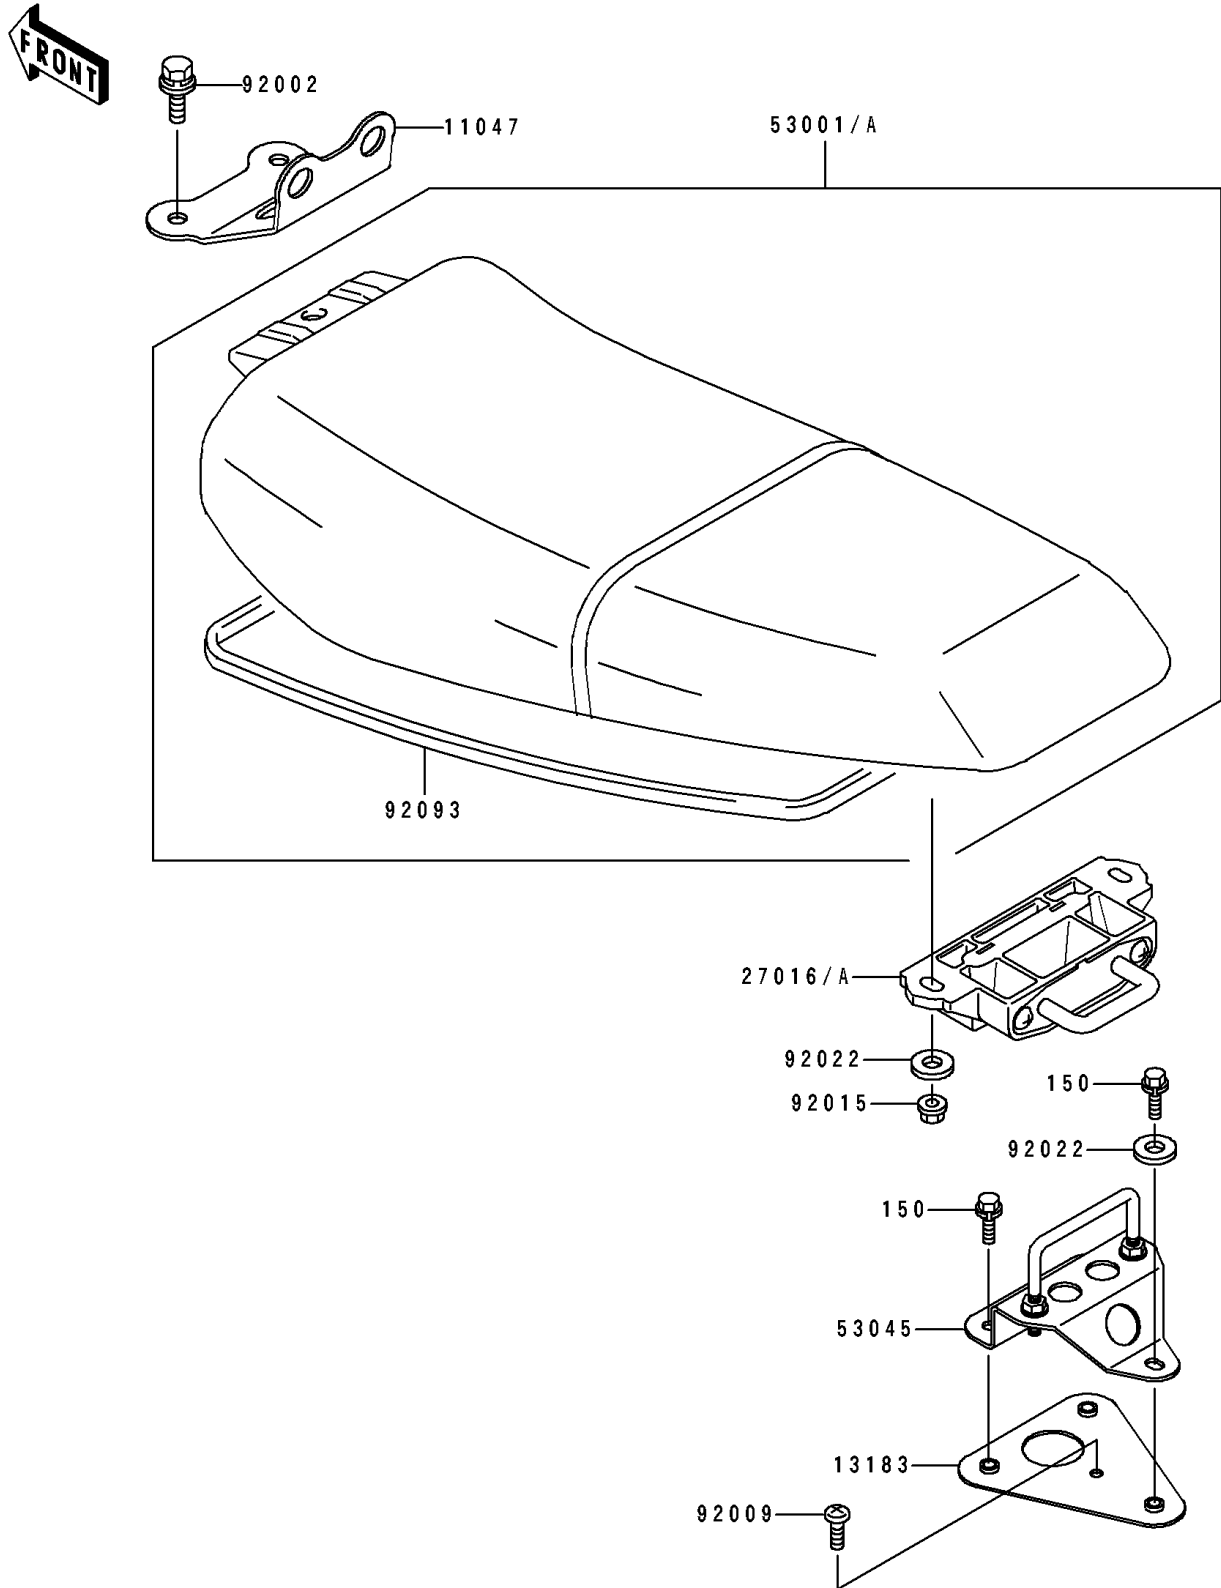

# 1993 750 SS PARTS DIAGRAM

Seat(KAW22251 94)

F 3146

## 1993 750 SS PARTS LIST

Seat(KAW22251 94)

ITEM NAME	PART NUMBER	QUANTITY
BRACKET,SEAT,FR (Ref # 11047)	11047-3766	1
PLATE,SEAT LOCK HOOK (Ref # 13183)	13183-3820	1
LOCK-ASSY,SEAT (Ref # 27016)	27016-3722	1
LOCK-ASSY,SEAT (Ref # 27016A)	27016-3731	1
SEAT-ASSY,BLUE 41 (Ref # 53001A)	53001-3718-LM	1
HOOK-ASSY,SEAT LOCK (Ref # 53045)	53045-3704	1
BOLT,8X25 (Ref # 92002)	92002-3774	2
SCREW,5X16 (Ref # 92009)	92009-3789	1
NUT,6MM (Ref # 92015)	92015-3767	2
WASHER,6.5X20X1.5 (Ref # 92022)	92022-3710	3
SEAL,SEAT (Ref # 92093)	92093-3735	1
BOLT-WS,6X16 (Ref # 150)	150R0616	3