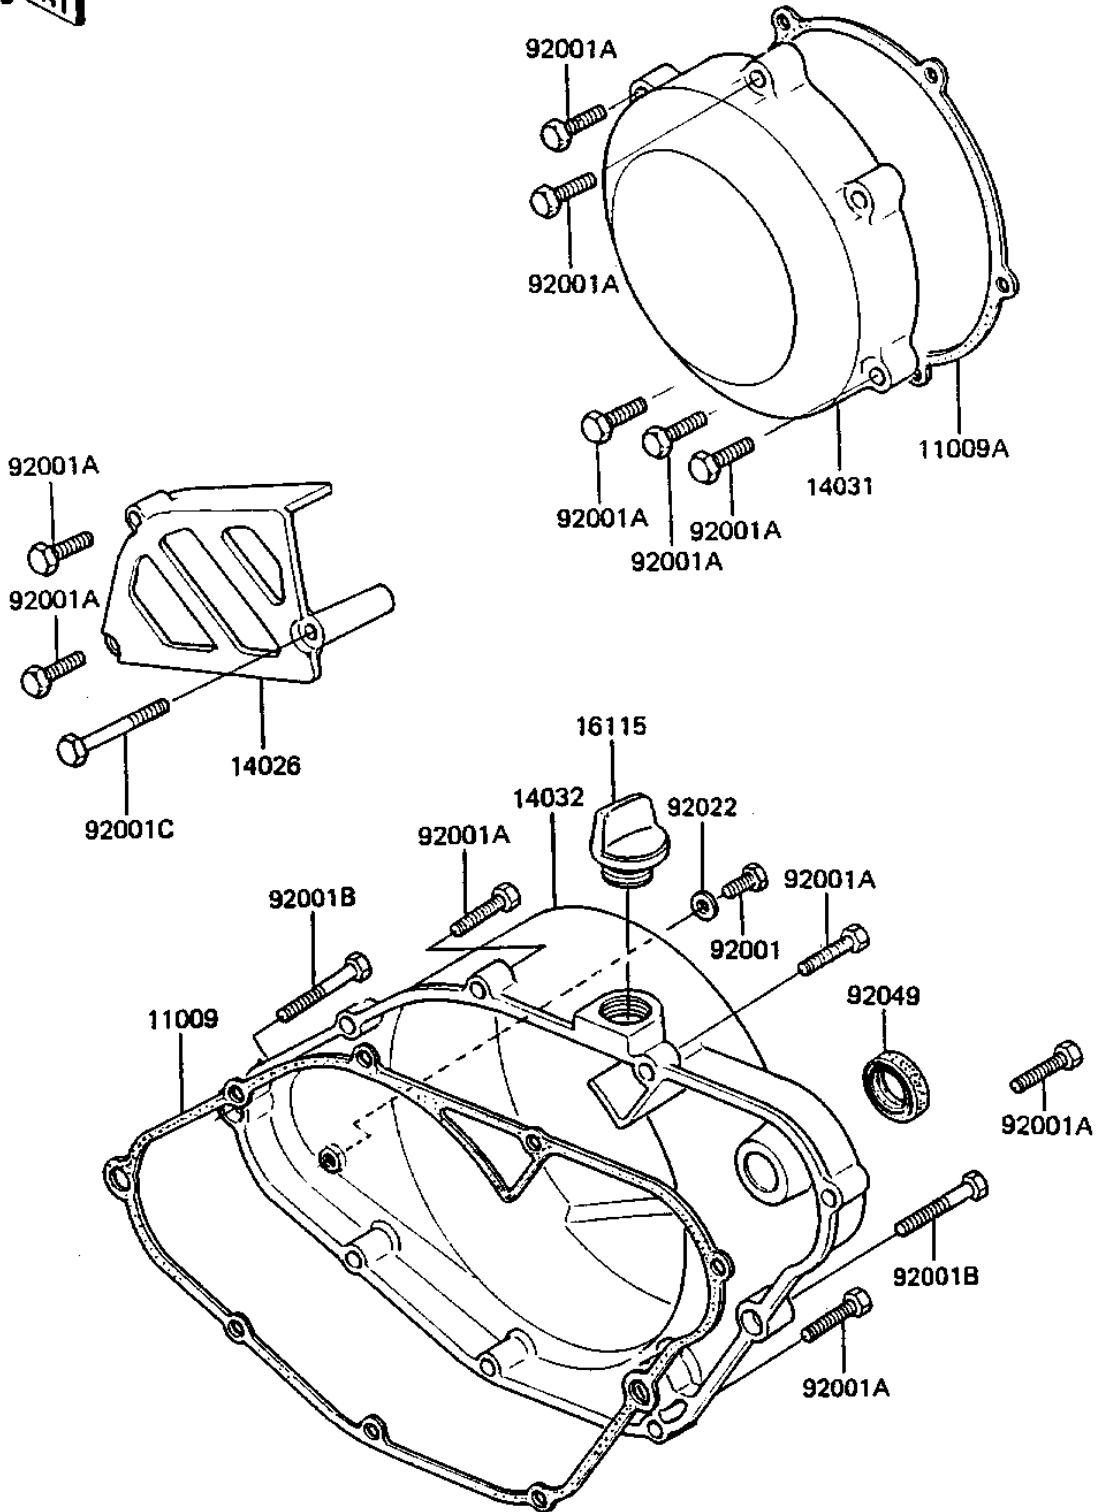

1983 KDX250 PARTS DIAGRAM

ENGINE COVERS

E1431-0068

1983 KDX250 PARTS LIST

ENGINE COVERS

ITEM NAME	PART NUMBER	QUANTITY
GASKET,R.H ENG COVER (Ref # 11009)	11009-1171	1
GASKET,L.H ENG,COVER (Ref # 11009A)	11009-1172	1
COVER,CHAIN,F.BLACK (Ref # 14026)	14026-1027	1
COVER-GENERATOR (Ref # 14031)	14031-1088	1
COVER-CLUTCH (Ref # 14032)	14032-1107	1
FILLER,OIL (Ref # 16115)	16115-018	1
BOLT,6X8 (Ref # 92001)	92001-1626	1
BOLT-FLANGED-SMALL (Ref # 92001A)	132G0625	15
BOLT,6X35 (Ref # 92001B)	92001-1632	2
BOLT,6X45 (Ref # 92001C)	92001-1634	1
WASHER OIL PUMP BANJO (Ref # 92022)	92022-077	1
OIL SEAL,SB18307 (Ref # 92049)	92049-013	1