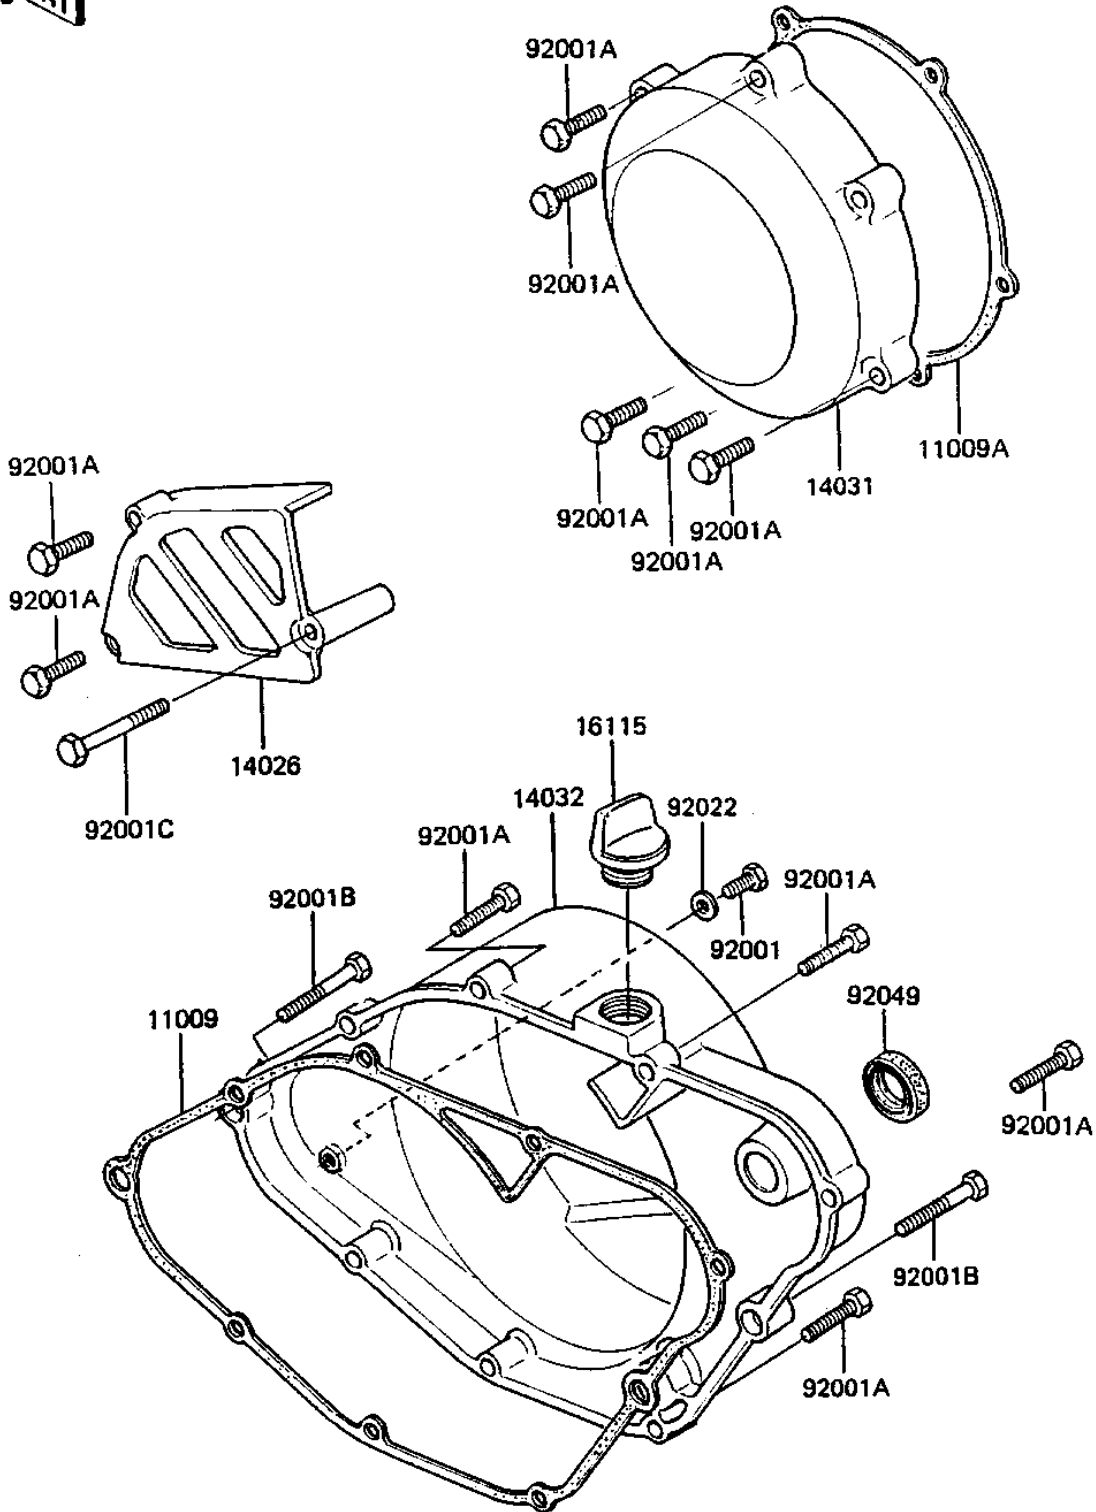

# 1983 KDX250 PARTS DIAGRAM

ENGINE COVERS

E1431-0068

# 1983 KDX250 PARTS LIST

## ENGINE COVERS

ITEM NAME	PART NUMBER	QUANTITY
GASKET,R.H ENG COVER (Ref # 11009)	11009-1171	1
GASKET,L.H ENG,COVER (Ref # 11009A)	11009-1172	1
COVER,CHAIN,F.BLACK (Ref # 14026)	14026-1027	1
COVER-GENERATOR (Ref # 14031)	14031-1088	1
COVER-CLUTCH (Ref # 14032)	14032-1107	1
FILLER,OIL (Ref # 16115)	16115-018	1
BOLT,6X8 (Ref # 92001)	92001-1626	1
BOLT-FLANGED-SMALL (Ref # 92001A)	132G0625	15
BOLT,6X35 (Ref # 92001B)	92001-1632	2
BOLT,6X45 (Ref # 92001C)	92001-1634	1
WASHER OIL PUMP BANJO (Ref # 92022)	92022-077	1
OIL SEAL,SB18307 (Ref # 92049)	92049-013	1