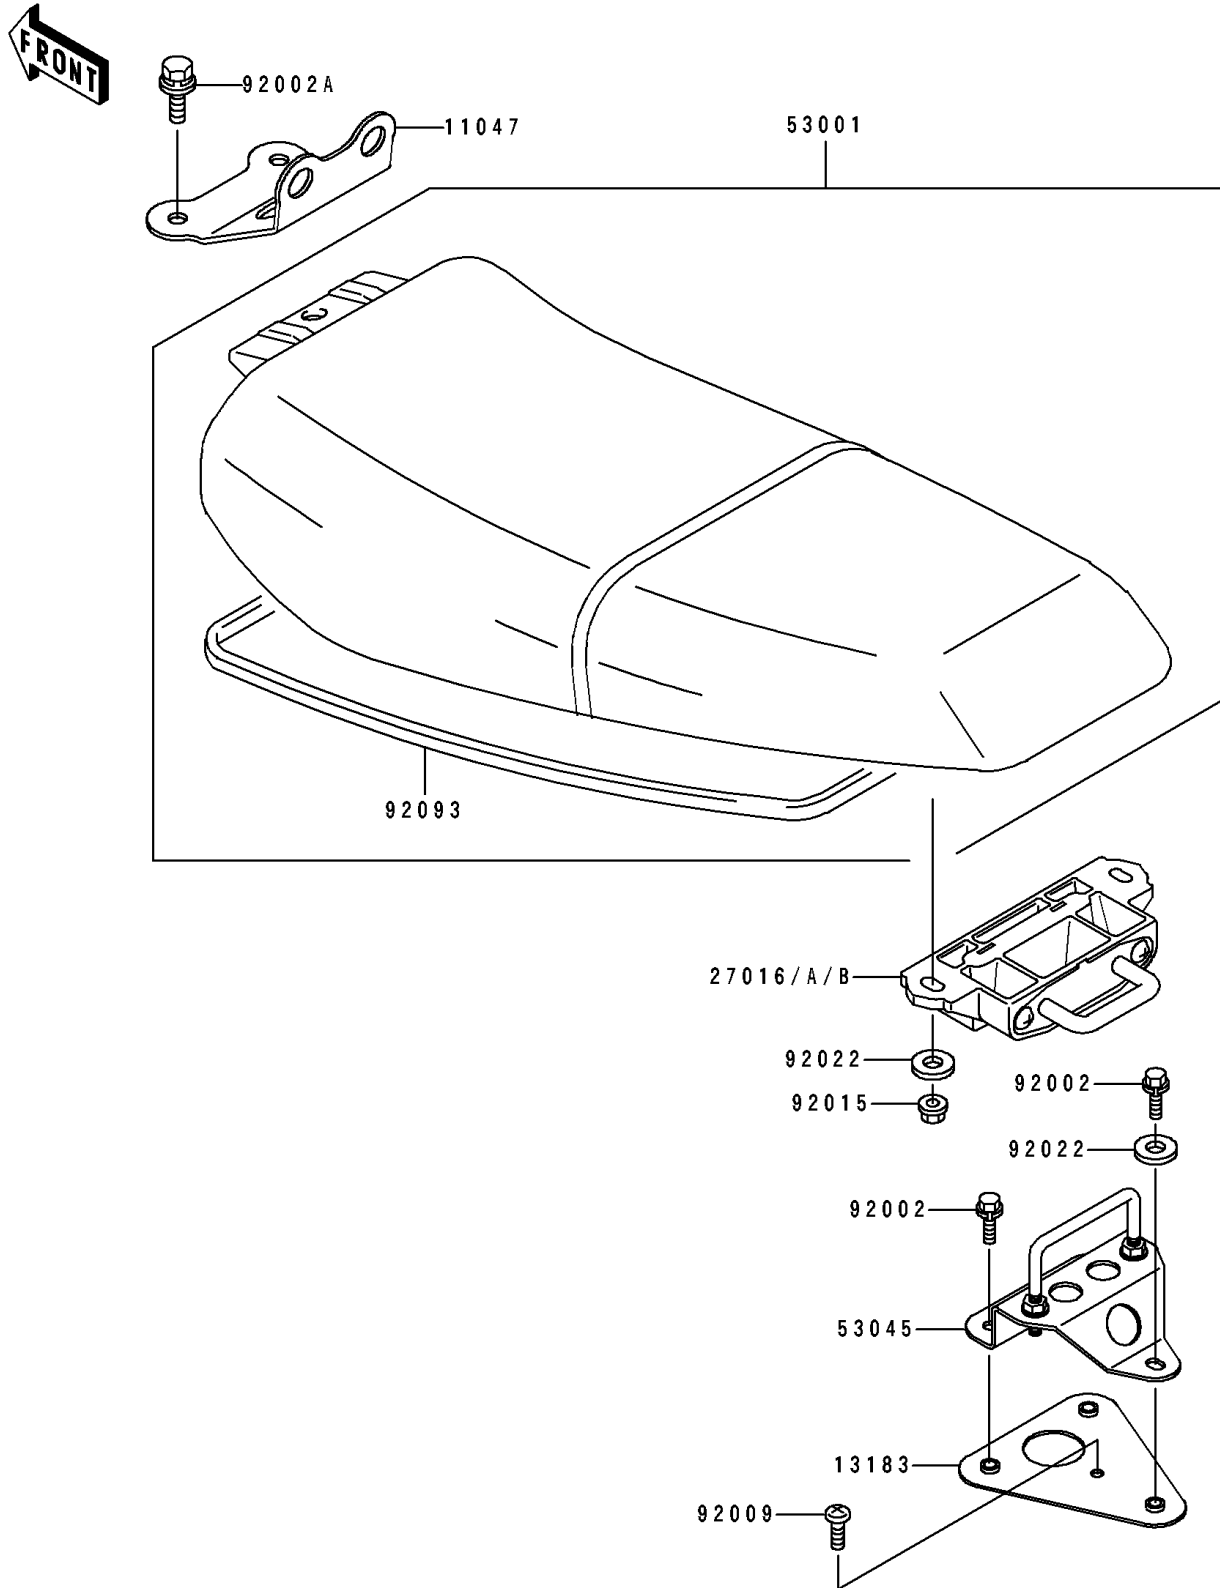

1995 750 SS PARTS DIAGRAM

Seat(KAW22252 94)

F 3146 A

1995 750 SS PARTS LIST

Seat(KAW22252 94)

ITEM NAME	PART NUMBER	QUANTITY
BRACKET,SEAT,FR (Ref # 11047)	11047-3766	1
PLATE,SEAT LOCK HOOK (Ref # 13183)	13183-3820	1
LOCK-ASSY,SEAT (Ref # 27016A)	27016-3731	1
SEAT-ASSY,BLUE 41 (Ref # 53001)	53001-3718-LM	1
HOOK-ASSY,SEAT LOCK (Ref # 53045)	53045-3706	1
BOLT,6X16 (Ref # 92002)	92002-3728	3
BOLT,8X25 (Ref # 92002A)	92002-3774	2
SCREW,5X16 (Ref # 92009)	92009-3789	1
NUT,6MM (Ref # 92015)	92015-3767	2
WASHER,6.5X20X1.5 (Ref # 92022)	92022-3710	3
SEAL,SEAT (Ref # 92093)	92093-3735	1