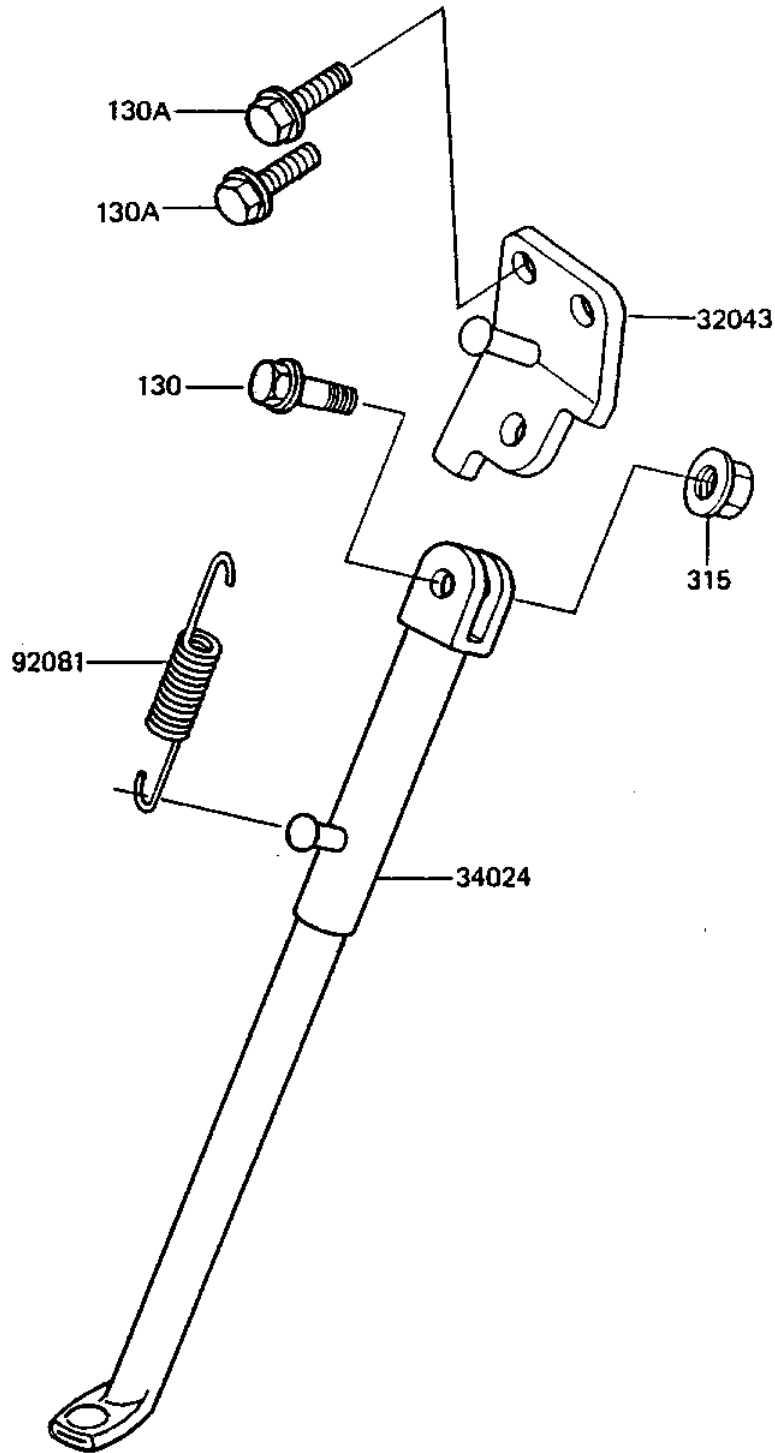

1983 KDX250 PARTS DIAGRAM

STAND

F2190-0118

1983 KDX250 PARTS LIST

STAND

| ITEM NAME | PART NUMBER | QUANTITY |
|---------------------------------|-------------|----------|
| BRACKET-STAND (Ref # 32043) | 32043-1114 | 1 |
| STAND-SIDE (Ref # 34024) | 34024-1104 | 1 |
| SPRING (Ref # 92081) | 92081-1419 | 1 |
| BOLT-FLANGED,10X30 (Ref # 130) | 130G1030 | 1 |
| BOLT-FLANGED,12X20 (Ref # 130A) | 130G1220 | 2 |
| NUT 10MM (Ref # 315) | 315B1000 | 1 |