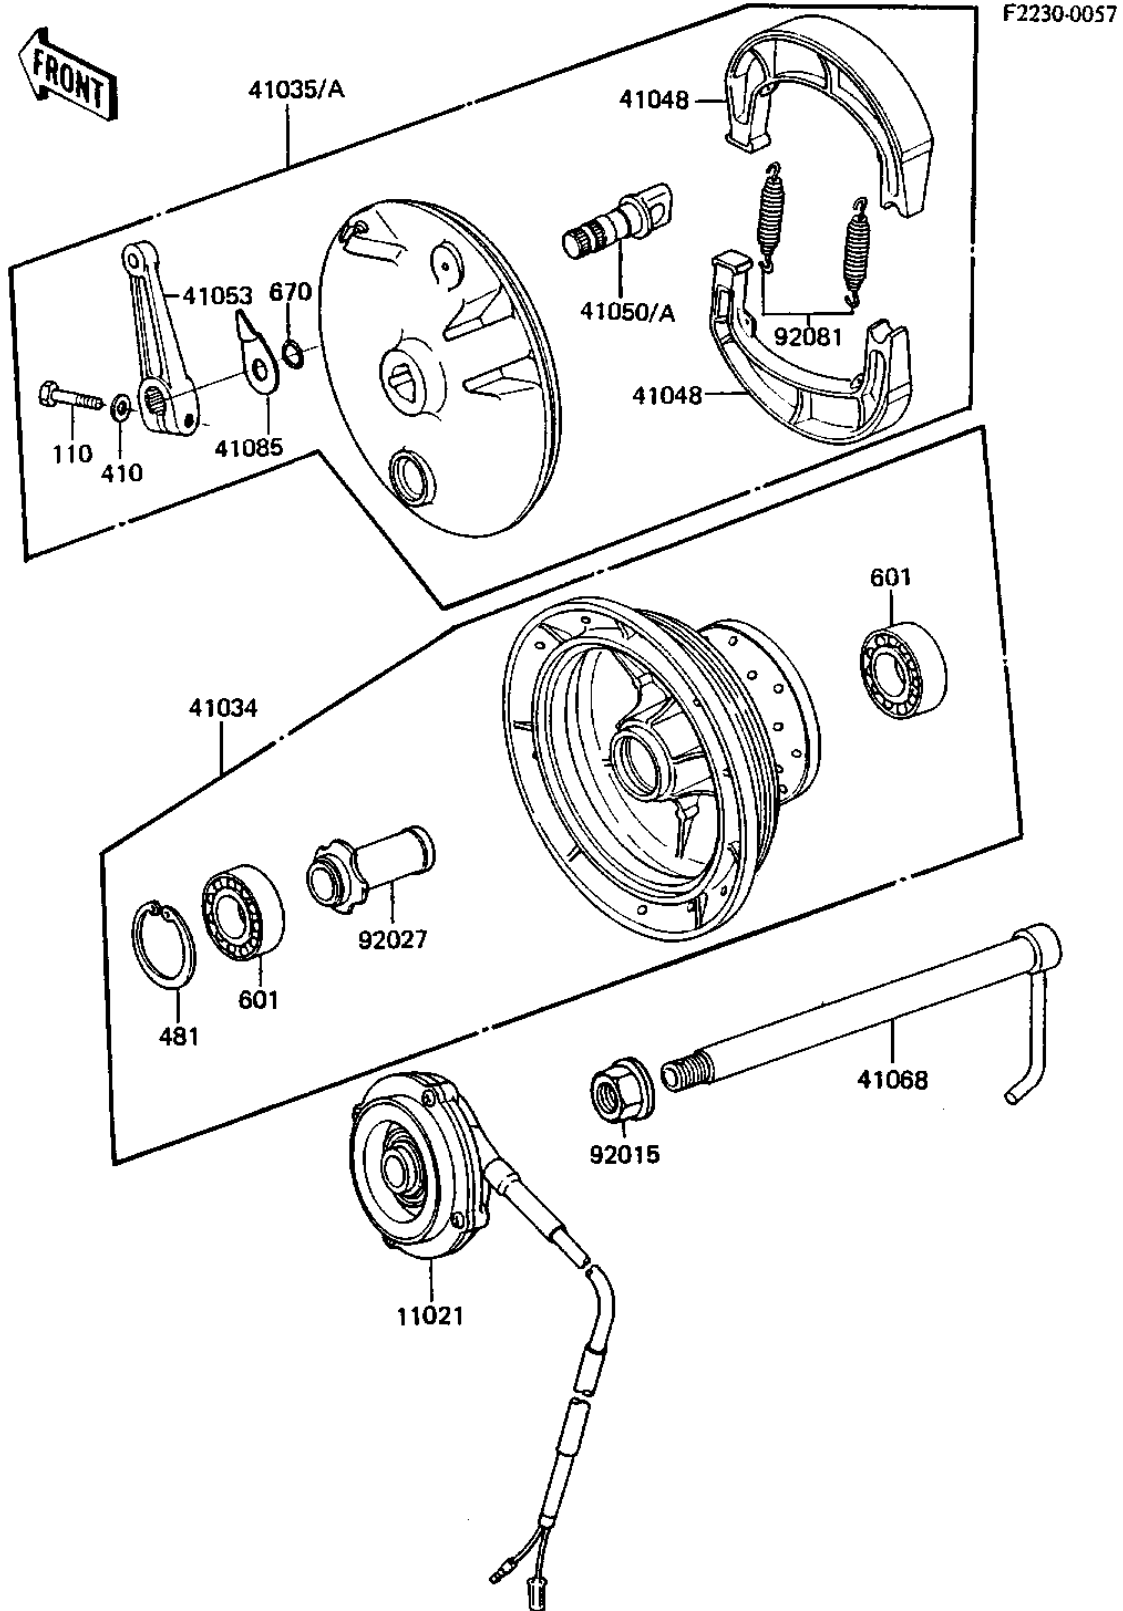

# 1983 KDX250 PARTS DIAGRAM

## FRONT HUB/BRAKE

# 1983 KDX250 PARTS LIST

## FRONT HUB/BRAKE

ITEM NAME	PART NUMBER	QUANTITY
CASE-ASSY,DISTANCE SE (Ref # 11021)	11021-1064	1
DRUM-ASSY,FR (Ref # 41034)	41034-1067	1
PANEL-ASSY-BRAKE,FR (Ref # 41035)	41035-1100	1
SHOE-BRAKE (Ref # 41048)	41048-1068	2
CAM-BRAKE (Ref # 41050)	41050-1025	1
LEVER,FRONT BRAKE CAM (Ref # 41053)	41053-1003	1
AXLE,FR (Ref # 41068)	41068-1073	1
NUT,14MM (Ref # 92015)	92015-1407	1
COLLAR,L=54.5 (Ref # 92027)	92027-1458	1
SPRING-BRAKE SHOE (Ref # 92081)	42020-004	2
BOLT-UPSET (Ref # 110)	112G0622	1
WASHER PLAIN 6MM (Ref # 410)	410B0600	1
CIRCLIP,35MM (Ref # 481)	481J3500	1
"O" RING,15MM (Ref # 601)	670B2015	2
"O" RING,15MM (Ref # 670)	670B2015	1