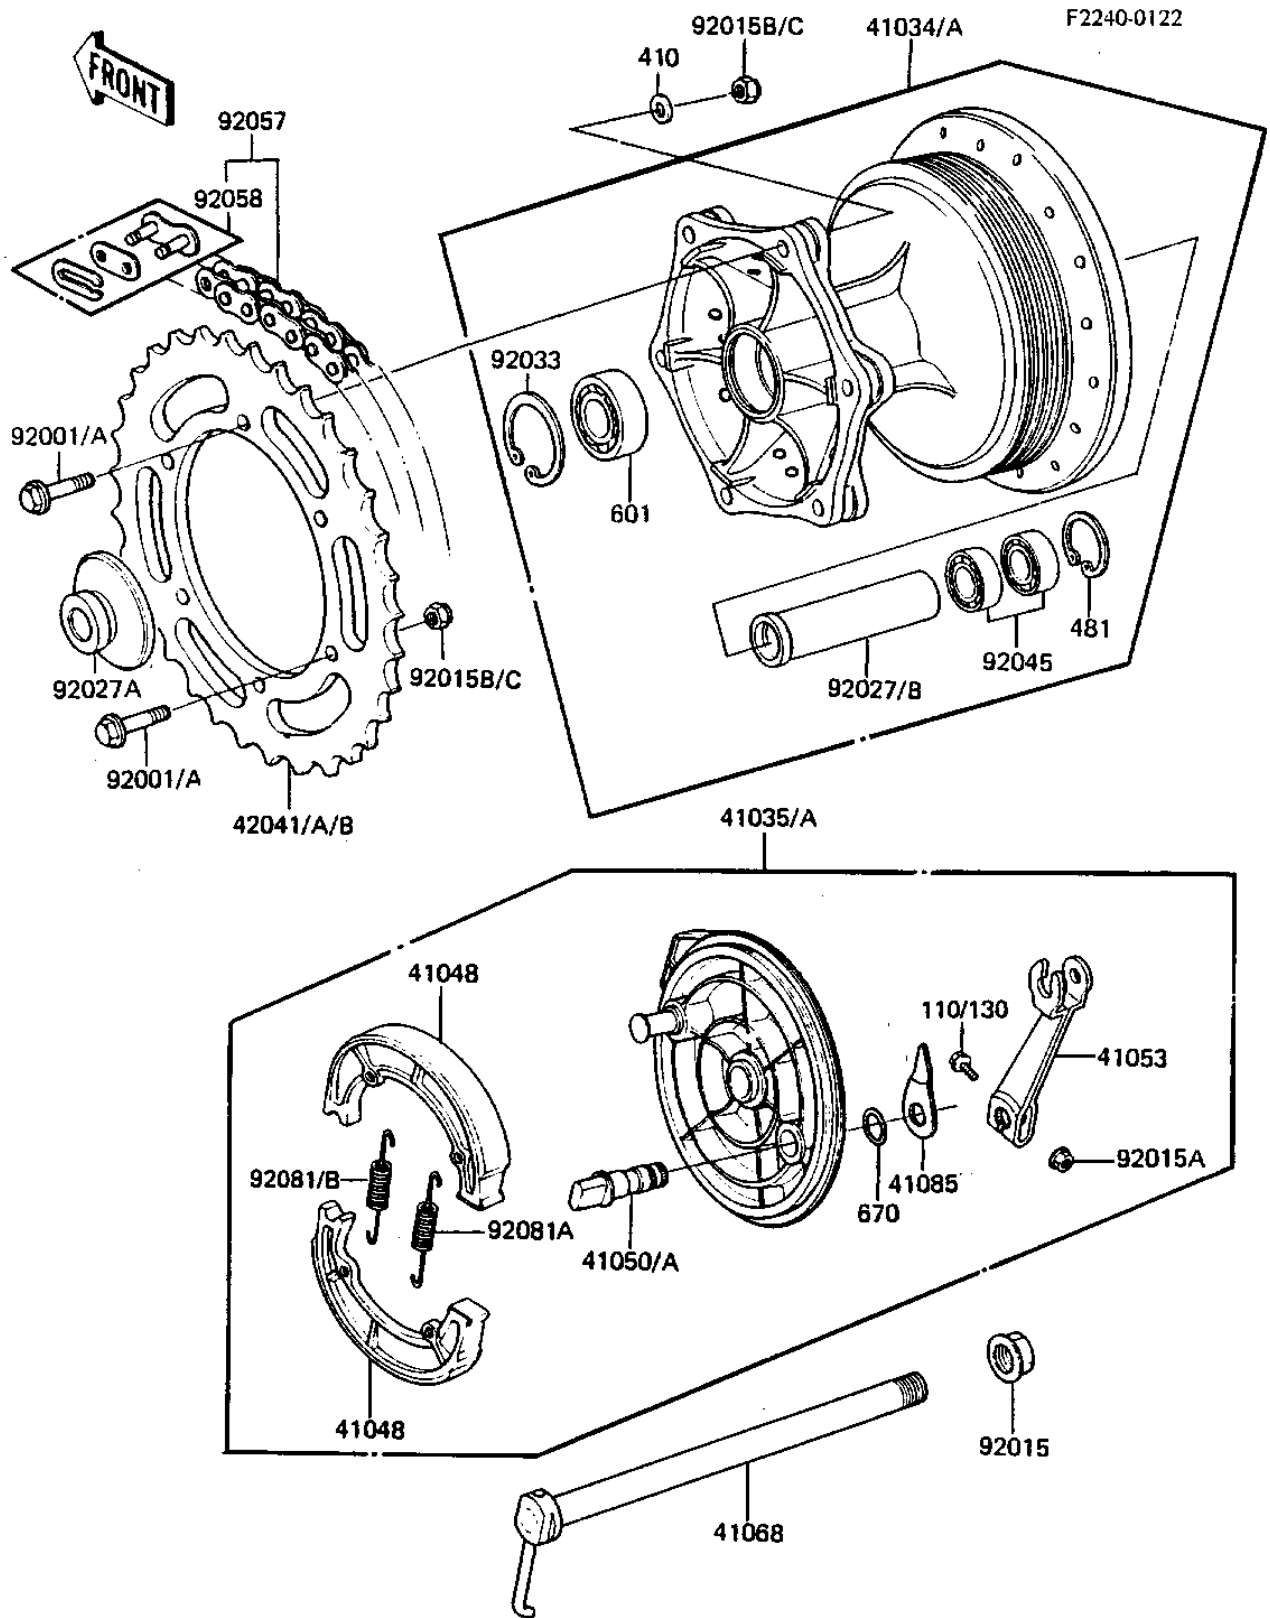

1984 KDX250 PARTS DIAGRAM

REAR HUB/BRAKE/CHAIN

1984 KDX250 PARTS LIST

REAR HUB/BRAKE/CHAIN

ITEM NAME	PART NUMBER	QUANTITY
DRUM-ASSY,RR (Ref # 41034A)	41034-1102	1
PANEL-ASSY-BRAKE,RR (Ref # 41035A)	41035-1120	1
SHOE,BRAKE (Ref # 41048)	42019-010	2
CAM-BRAKE,RR (Ref # 41050A)	41050-1034	1
LEVER-BRAKE CAM,RR (Ref # 41053)	41053-1038	1
AXLE,RR (Ref # 41068)	41068-1074	1
INDICATOR,FRONT BRAKE (Ref # 41085)	41085-001	1
SPROCKET-HUB,51T (Ref # 42041)	42041-1079	1
SPROCKET-HUB,50T (Ref # 42041A)	42041-1132	1
SPROCKET-HUB,49T (Ref # 42041B)	42041-1183	1
BOLT,HEX HEAD,8X32 (Ref # 92001)	92001-1040	6
NUT,16M/M (Ref # 92015)	92015-1015	1
NUT-6MM (Ref # 92015A)	92015-1078	1
NUT-8MM (Ref # 92015C)	92015-1143	6
COLLAR,L=23.5 (Ref # 92027A)	92027-1543	1
COLLAR,L=99 (Ref # 92027B)	92027-1748	1
RING, SNAP,43.5M/M (Ref # 92033)	92033-1040	1
BEARING-BALL,#6003UC3 (Ref # 92045)	601B6003U	2
CHAIN,D1D520K 116L (Ref # 92057)	92057-1079	1
JOINT-CHAIN (Ref # 92058)	92058-1051	1
SPRING,BRAKE SHOE (Ref # 92081A)	92081-1550	1
SPRING,BRAKE SHOE (Ref # 92081B)	92081-1766	1
BOLT-UPSET (Ref # 110)	112G0630	1
CIRCLIP,35MM (Ref # 481)	481J3500	1
BEARING BALL (Ref # 601)	601B6203U	1
"O" RING,15MM (Ref # 670)	670B2015	1