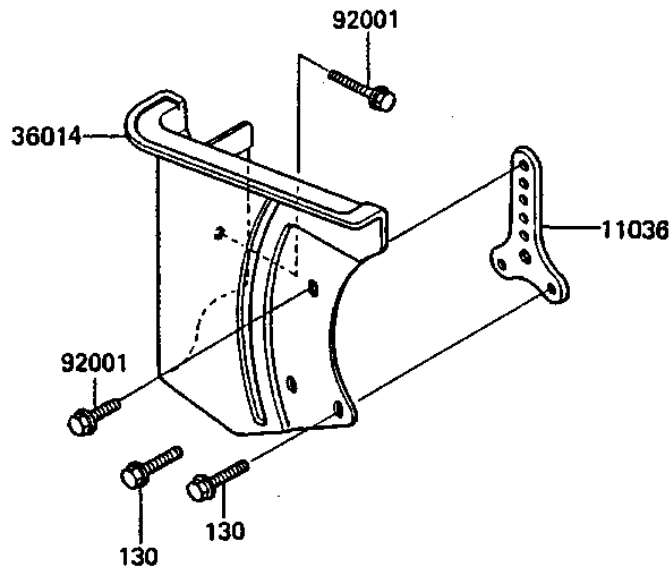

1983 KDX250 PARTS DIAGRAM

SIDE COVERS/CHAIN COVER

F2610-0195

1983 KDX250 PARTS LIST

SIDE COVERS/CHAIN COVER

| ITEM NAME | PART NUMBER | QUANTITY |
|--------------------------------------|---------------|----------|
| BRACKET-A,CHAIN CASE (Ref # 11036) | 11036-1743 | 1 |
| COVER-SIDE,LH,L.GREEN (Ref # 36001) | 36001-1177-AC | 1 |
| COVER-SIDE,RH,L.GREEN (Ref # 36001A) | 36001-1178-AC | 1 |
| CASE-CHAIN (Ref # 36014) | 36014-1117 | 1 |
| BOLT,6X16 (Ref # 92001) | 92002-1136 | 2 |
| SCREW,6X10 (Ref # 92009) | 92009-1286 | 6 |
| DAMPER,SIDE COVER (Ref # 92075) | 92075-1598 | 3 |
| BOLT,FLANGED,6X45 (Ref # 130) | 130G0645 | 2 |