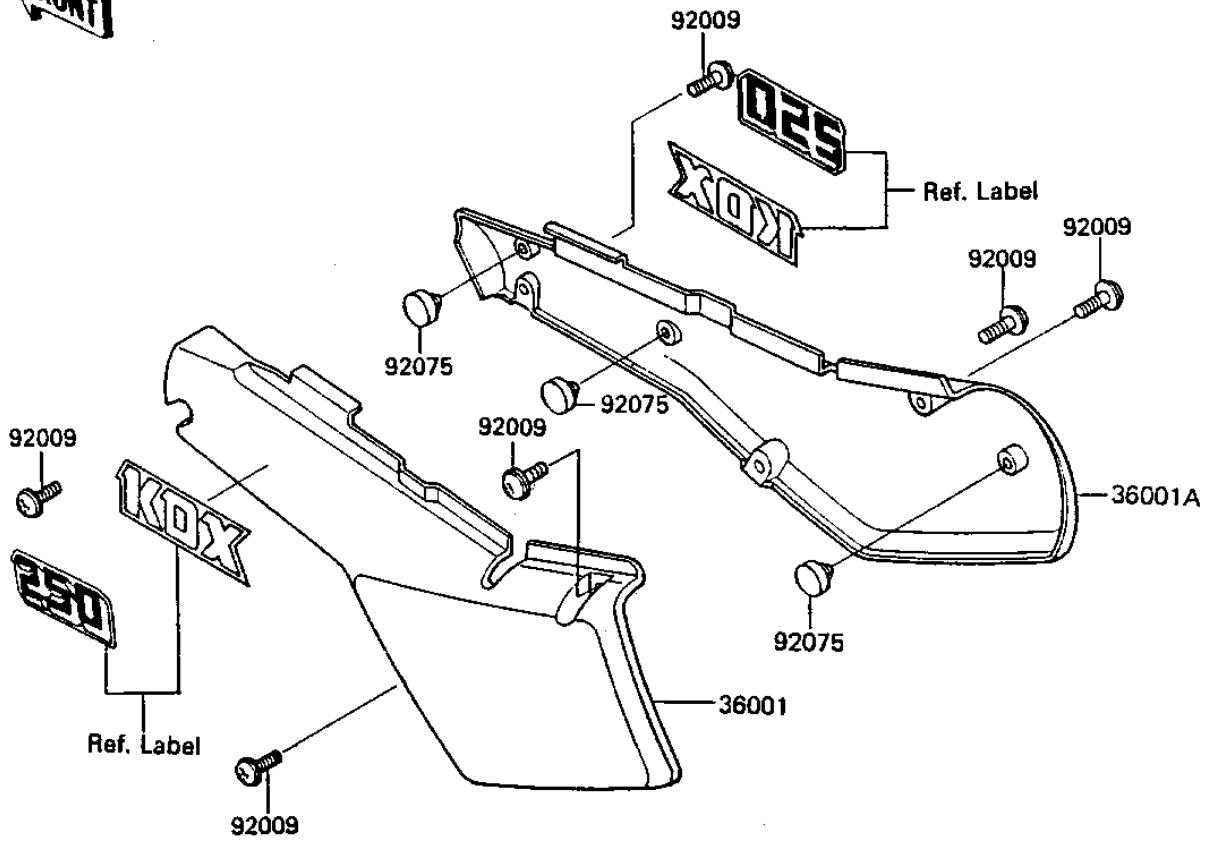

1983 KDX250 PARTS DIAGRAM

SIDE COVERS/CHAIN COVER

F2610-0195

1983 KDX250 PARTS LIST

SIDE COVERS/CHAIN COVER

ITEM NAME	PART NUMBER	QUANTITY
BRACKET-A,CHAIN CASE (Ref # 11036)	11036-1743	1
COVER-SIDE,LH,L.GREEN (Ref # 36001)	36001-1177-AC	1
COVER-SIDE,RH,L.GREEN (Ref # 36001A)	36001-1178-AC	1
CASE-CHAIN (Ref # 36014)	36014-1117	1
BOLT,6X16 (Ref # 92001)	92002-1136	2
SCREW,6X10 (Ref # 92009)	92009-1286	6
DAMPER,SIDE COVER (Ref # 92075)	92075-1598	3
BOLT,FLANGED,6X45 (Ref # 130)	130G0645	2