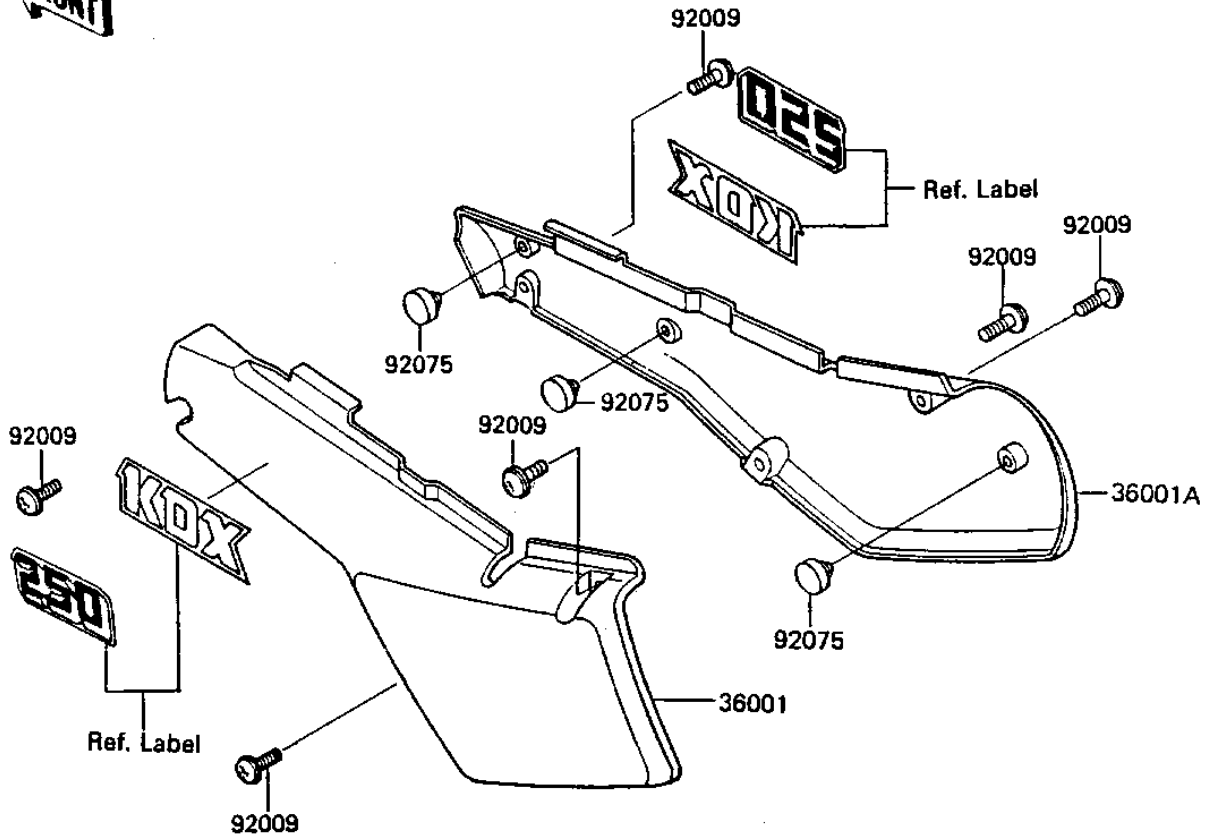

1983 KDX250 PARTS DIAGRAM

SIDE COVERS/CHAIN COVER

F2610-0195

1983 KDX250 PARTS LIST

SIDE COVERS/CHAIN COVER

| ITEM NAME | PART NUMBER | QUANTITY |
|--------------------------------------|---------------|----------|
| BRACKET-A,CHAIN CASE (Ref # 11036) | 11036-1743 | 1 |
| COVER-SIDE,LH,L.GREEN (Ref # 36001) | 36001-1177-AC | 1 |
| COVER-SIDE,RH,L.GREEN (Ref # 36001A) | 36001-1178-AC | 1 |
| CASE-CHAIN (Ref # 36014) | 36014-1117 | 1 |
| BOLT,6X16 (Ref # 92001) | 92002-1136 | 2 |
| SCREW,6X10 (Ref # 92009) | 92009-1286 | 6 |
| DAMPER,SIDE COVER (Ref # 92075) | 92075-1598 | 3 |
| BOLT,FLANGED,6X45 (Ref # 130) | 130G0645 | 2 |