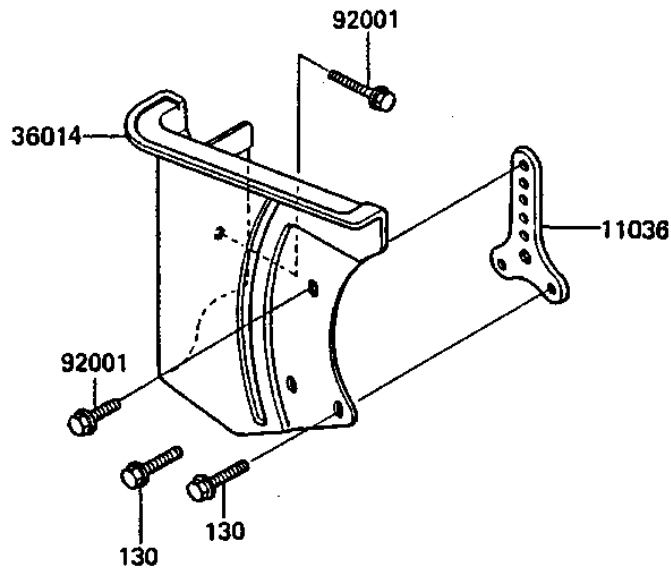

1983 KDX250 PARTS DIAGRAM

SIDE COVERS/CHAIN COVER

F2610-0195

1983 KDX250 PARTS LIST

SIDE COVERS/CHAIN COVER

ITEM NAME	PART NUMBER	QUANTITY
BRACKET-A,CHAIN CASE (Ref # 11036)	11036-1743	1
COVER-SIDE,LH,L.GREEN (Ref # 36001)	36001-1177-AC	1
COVER-SIDE,RH,L.GREEN (Ref # 36001A)	36001-1178-AC	1
CASE-CHAIN (Ref # 36014)	36014-1117	1
BOLT,6X16 (Ref # 92001)	92002-1136	2
SCREW,6X10 (Ref # 92009)	92009-1286	6
DAMPER,SIDE COVER (Ref # 92075)	92075-1598	3
BOLT,FLANGED,6X45 (Ref # 130)	130G0645	2