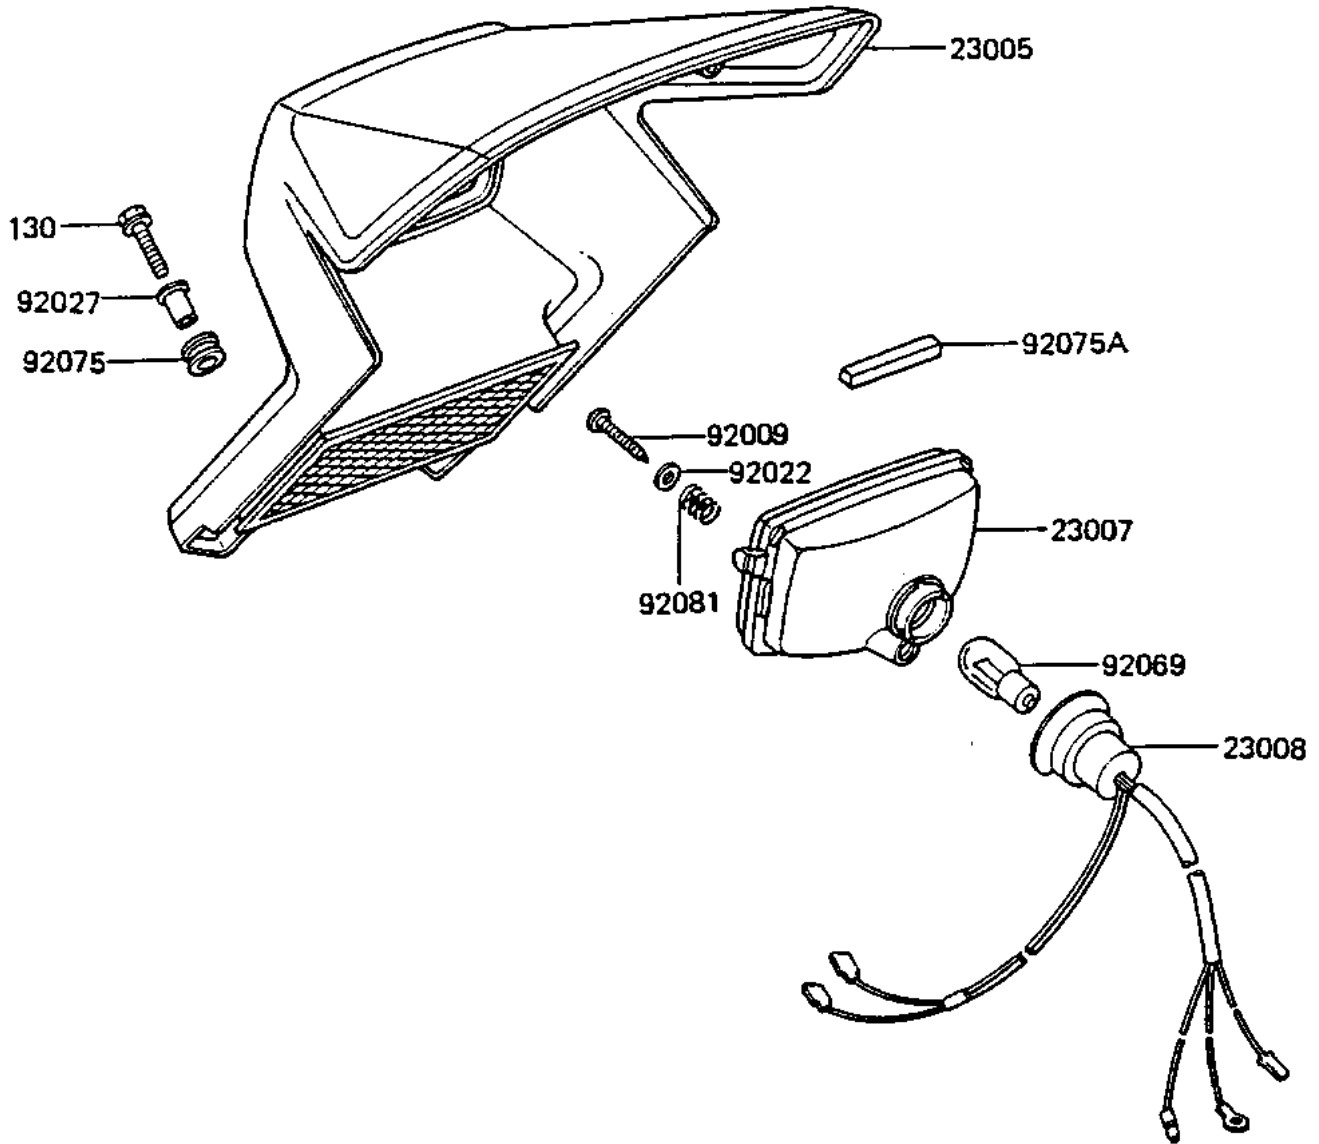

1983 KDX250 PARTS DIAGRAM

HEADLIGHT

F2710-0168

1983 KDX250 PARTS LIST

HEADLIGHT

| ITEM NAME | PART NUMBER | QUANTITY |
|-------------------------------------|---------------|----------|
| BODY-COMP-HEAD LAMP (Ref # 23005) | 23005-1057-AC | 1 |
| LENS-COMP,HEAD LAMP (Ref # 23007) | 23007-1160 | 1 |
| SOCKET-ASSY,HEAD LAMP (Ref # 23008) | 23008-1249 | 1 |
| SCREW,4X30 (Ref # 92009) | 92009-1139 | 1 |
| WASHER-FOCUS ADJUST (Ref # 92022) | 23021-008 | 1 |
| COLLAR (Ref # 92027) | 92027-1045 | 2 |
| BULB 6V 25/25W (Ref # 92069) | 92069-031 | 1 |
| DAMPER RUBBER (Ref # 92075) | 92075-1028 | 2 |
| DAMPER,HEAD LAMP (Ref # 92075A) | 92075-1430 | 1 |
| SPRING,FOUCUS ADJUSTI (Ref # 92081) | 92081-1519 | 1 |
| BOLT-FLANGED,6X18 (Ref # 130) | 130G0618 | 2 |