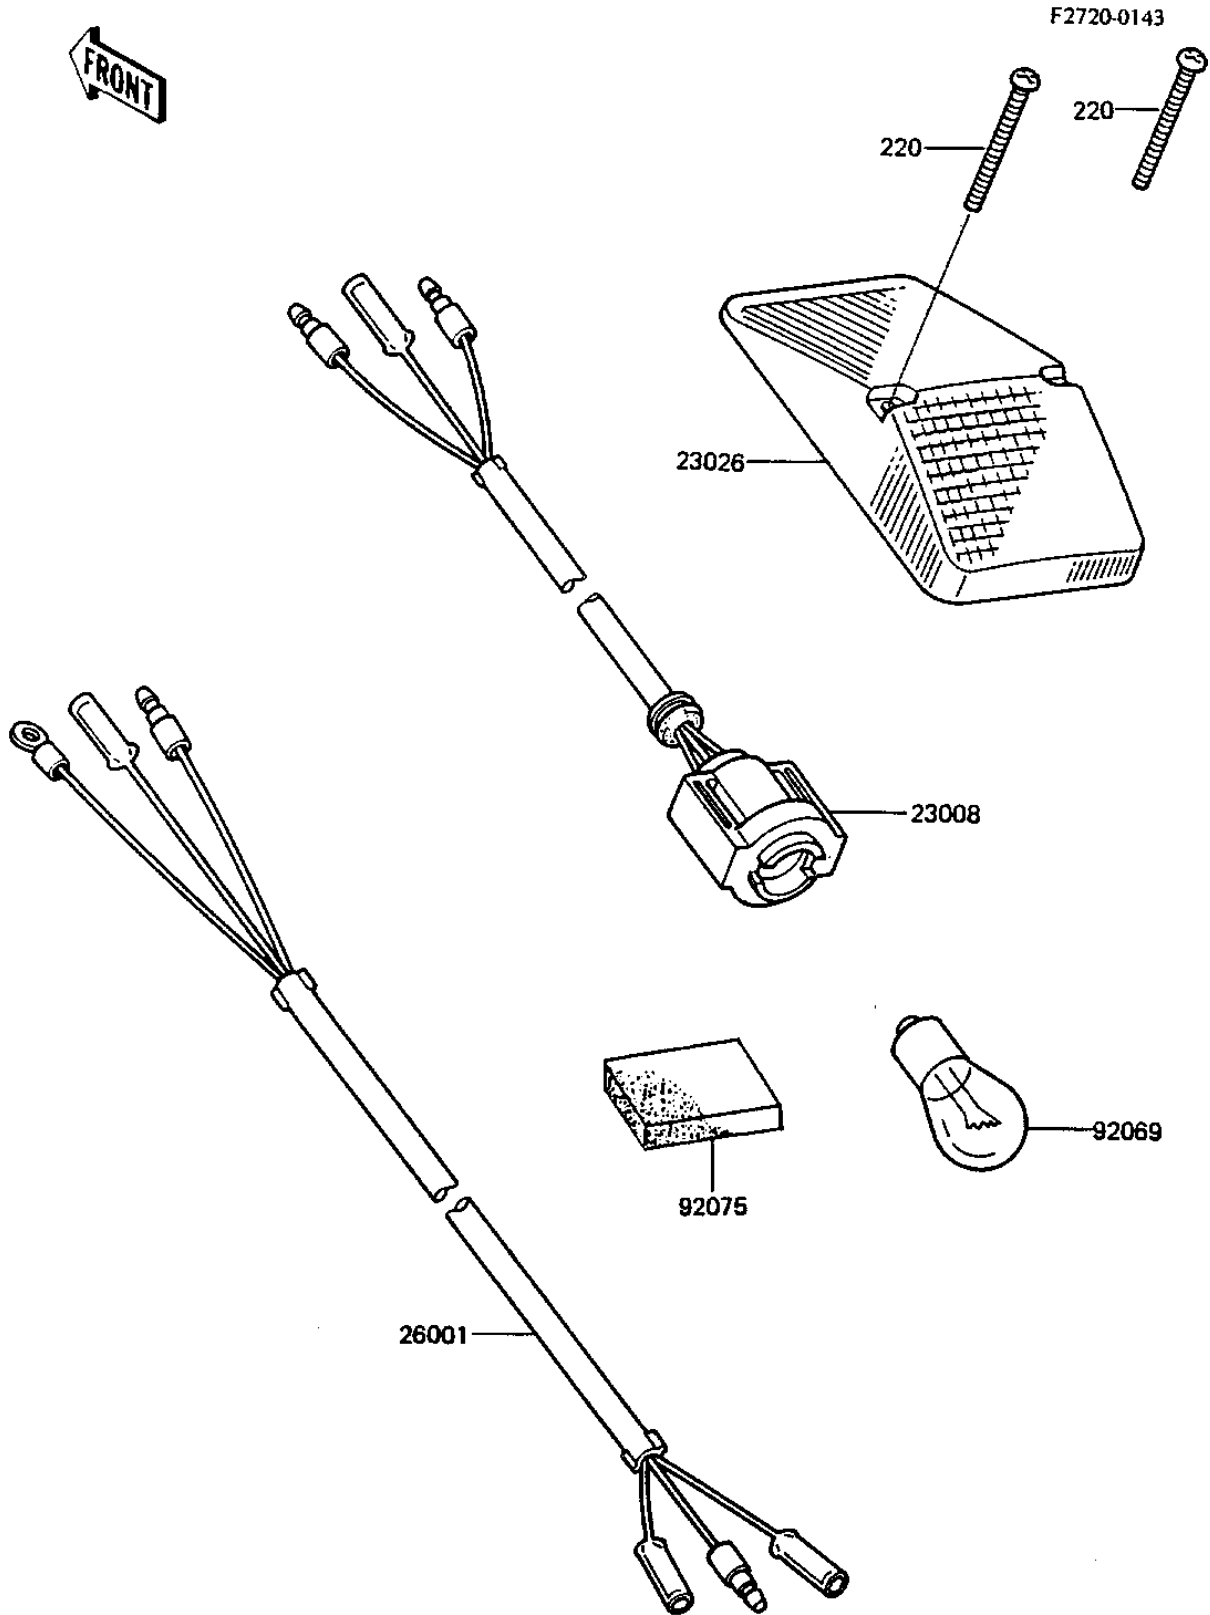

1983 KDX250 PARTS DIAGRAM

TAILLIGHT

1983 KDX250 PARTS LIST

TAILLIGHT

| ITEM NAME | PART NUMBER | QUANTITY |
|-------------------------------------|-------------|----------|
| SOCKET-ASSY,TAIL LAMP (Ref # 23008) | 23008-1322 | 1 |
| LENS,TAIL LAMP (Ref # 23026) | 23026-1104 | 1 |
| HARNESS,TAIL LAMP,L=8 (Ref # 26001) | 26001-1515 | 1 |
| BULB,6V 17/5.3W (Ref # 92069) | 92069-028 | 1 |
| DAMPER,TAIL LAMP (Ref # 92075) | 92075-1625 | 1 |
| SCREW-PAN-CROS (Ref # 220) | 220B0445 | 2 |