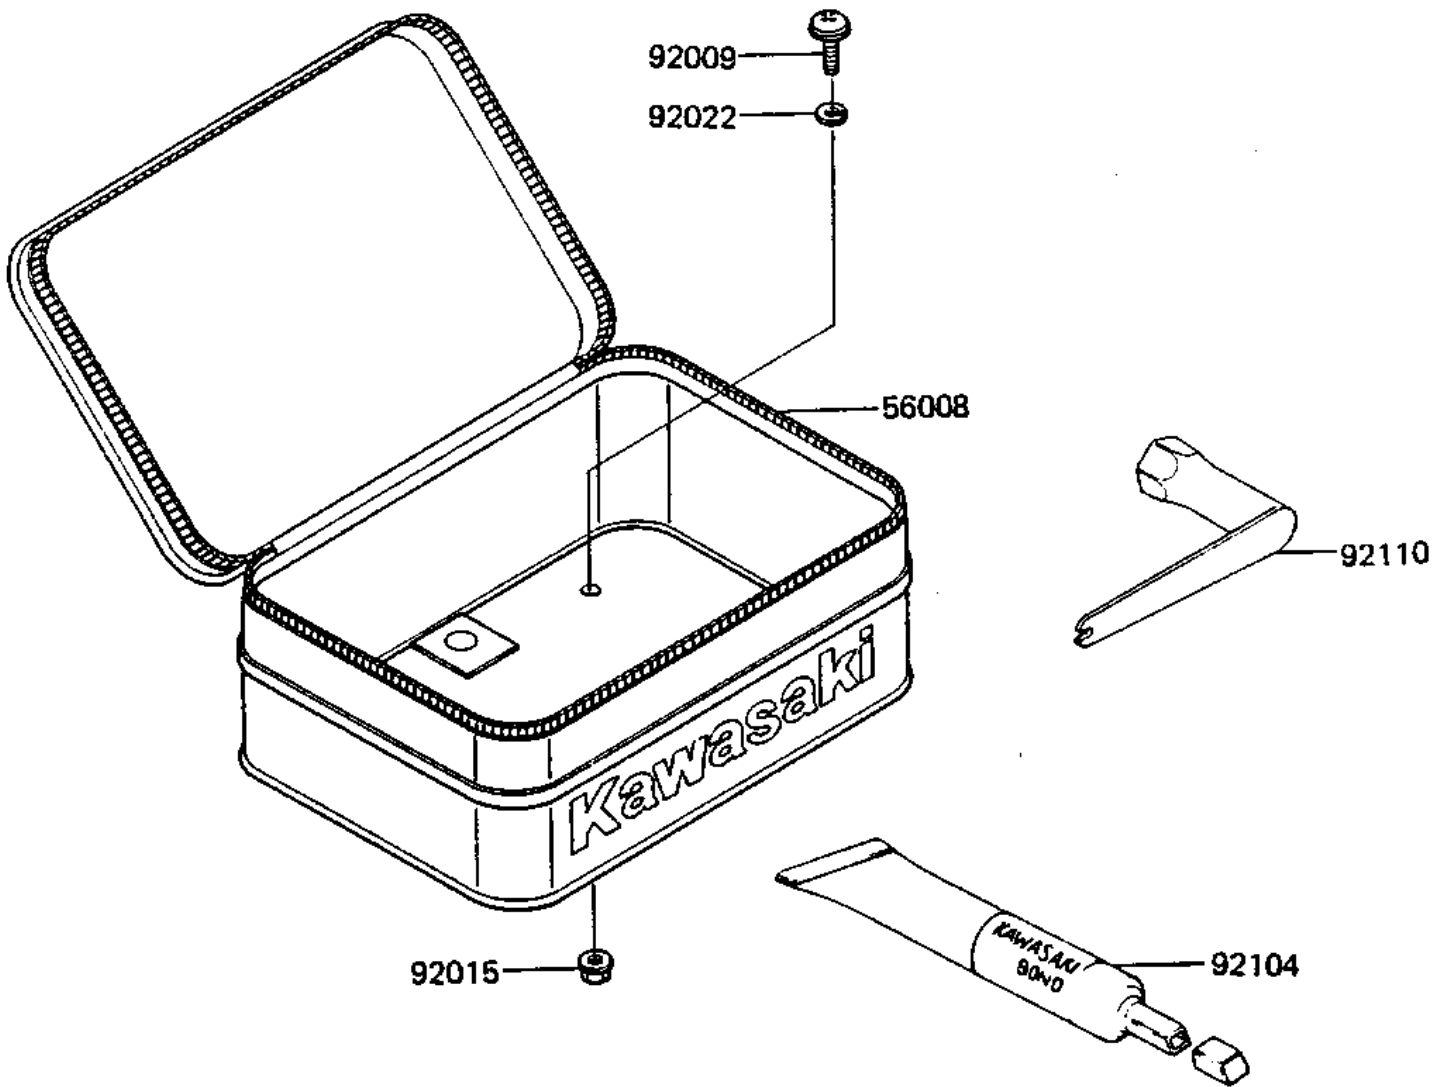

1983 KDX250 PARTS DIAGRAM

OWNER TOOLS/TOOL CASE

F2810-0135

1983 KDX250 PARTS LIST

OWNER TOOLS/TOOL CASE

| ITEM NAME | PART NUMBER | QUANTITY |
|-------------------------------------|-------------|----------|
| BAG,TOOL (Ref # 56008) | 56008-1020 | 1 |
| SCREW,6X14 (Ref # 92009) | 92009-1287 | 4 |
| NUT-6MM (Ref # 92015) | 92015-1078 | 4 |
| WASHER 6.5X20X1.6T (Ref # 92022) | 92022-125 | 4 |
| LIQUID GASKET (Ref # 92104) | 92104-002 | 1 |
| TOOL-WRENCH,BOX&SPOKE (Ref # 92110) | 92110-1041 | 1 |