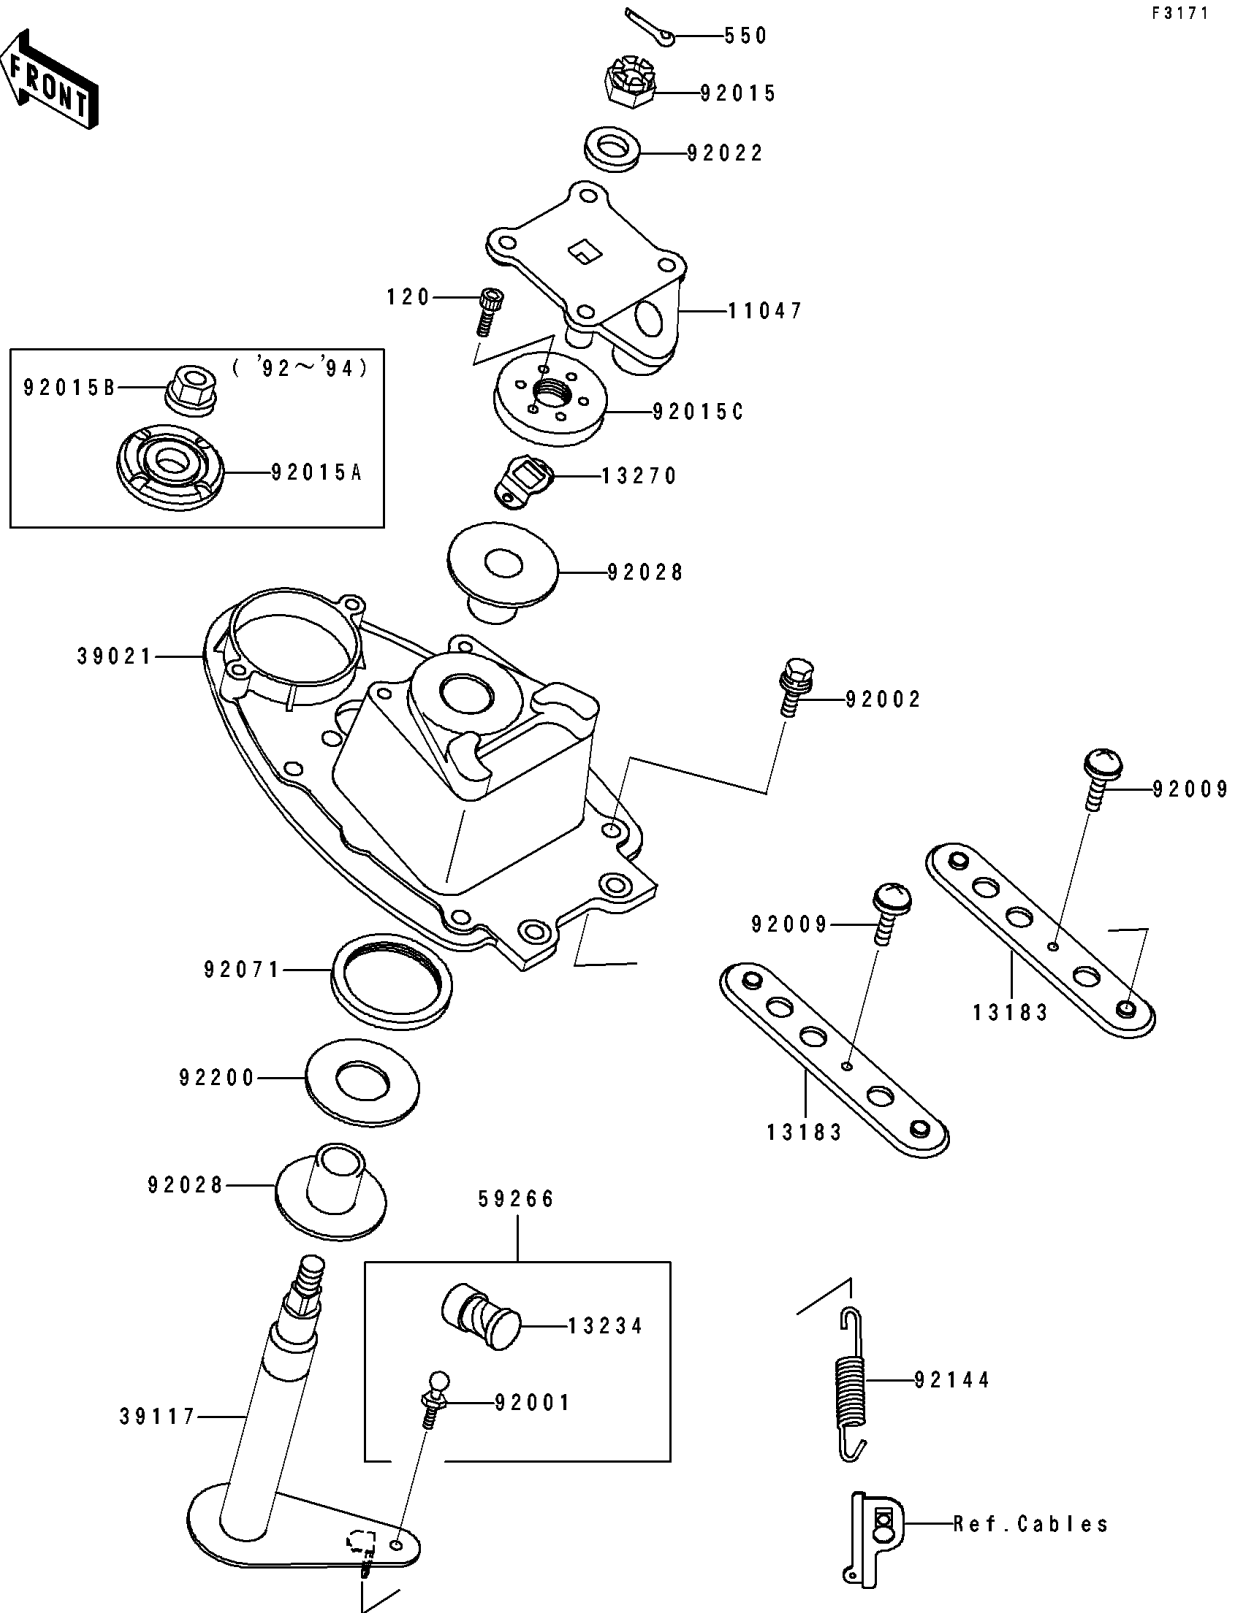

1995 750 SS PARTS DIAGRAM

Handle Pole

F3171

1995 750 SS PARTS LIST

Handle Pole

ITEM NAME	PART NUMBER	QUANTITY
BRACKET,HANDLE HOLDER (Ref # 11047)	11047-3759	1
PLATE,HANDLE POLE BRACKET (Ref # 13183)	13183-3806	2
SHAFT-COMP,JOINT (Ref # 13234)	13234-3708	1
PLATE (Ref # 13270)	13270-3780	1
BRACKET-HANDLE POLE (Ref # 39021)	39021-3704	1
SHAFT-STRG (Ref # 39117)	39117-3706	1
JOINT-BALL (Ref # 59266)	59266-3707	1
BOLT,BALL,6MM (Ref # 92001)	92001-3703	1
BOLT,8X25 (Ref # 92002)	92002-3774	4
SCREW,5X16 (Ref # 92009)	92009-3789	2
NUT,CASTLE,14MM (Ref # 92015)	92015-3805	1
NUT (Ref # 92015C)	92015-3852	1
WASHER,15X34X2.0 (Ref # 92022)	92022-3738	1
BUSHING,STEERING (Ref # 92028)	92028-3748	2
GROMMET (Ref # 92071)	92071-3792	1
SPRING (Ref # 92144)	92144-3737	1
WASHER,32.5X70X2 (Ref # 92200)	92200-3718	1
BOLT-SOCKET,5X10 (Ref # 120)	120R0510	2
PIN-COTTER,3X35 (Ref # 550)	550S3035	1