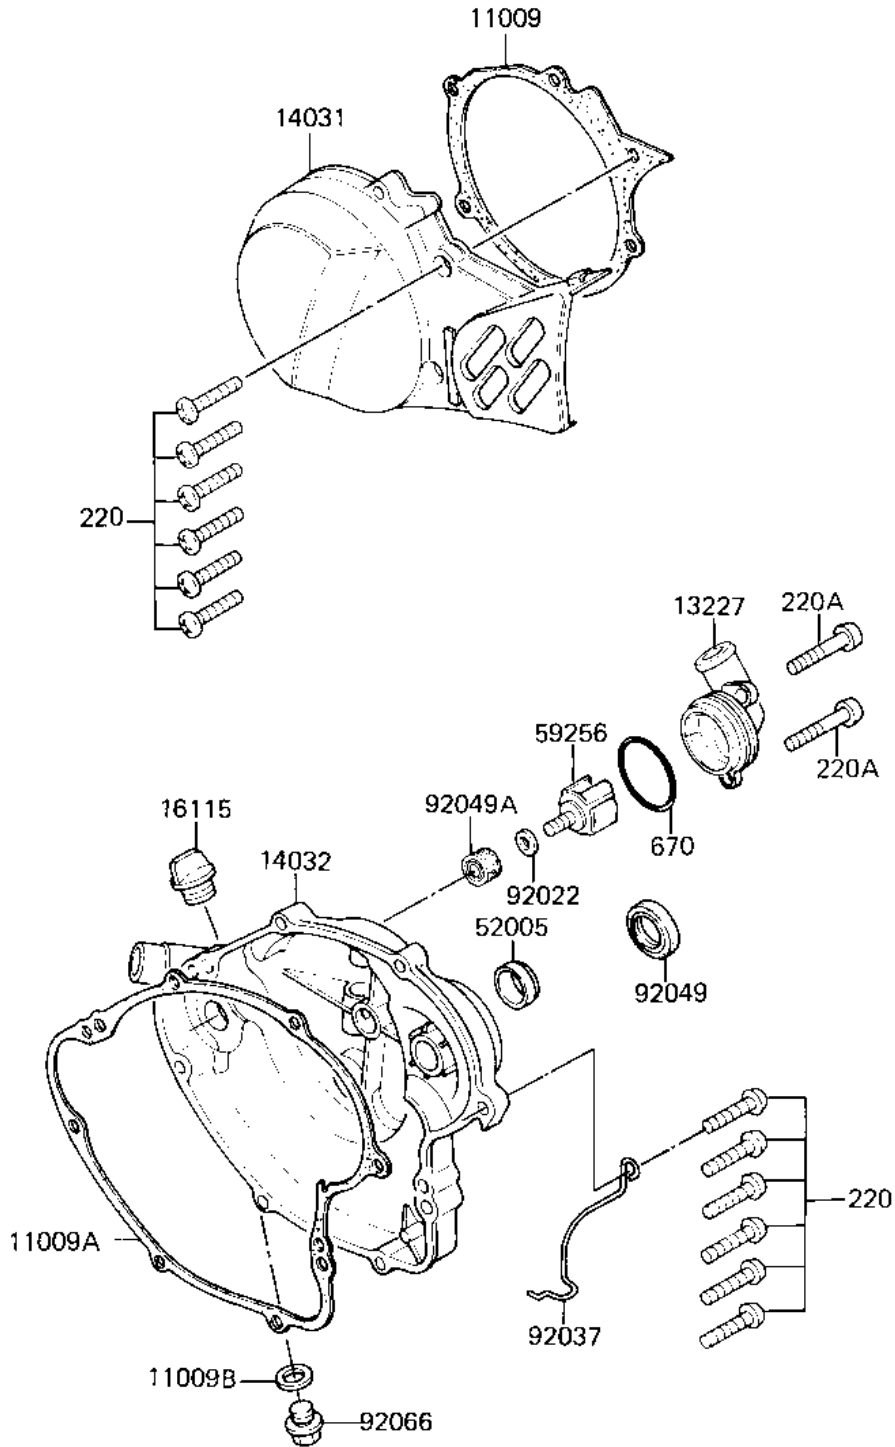

# 1983 KX80 PARTS DIAGRAM

ENGINE COVERS/WATER PUMP

E1431-0106

# 1983 KX80 PARTS LIST

ENGINE COVERS/WATER PUMP

ITEM NAME	PART NUMBER	QUANTITY
-----------	-------------	----------