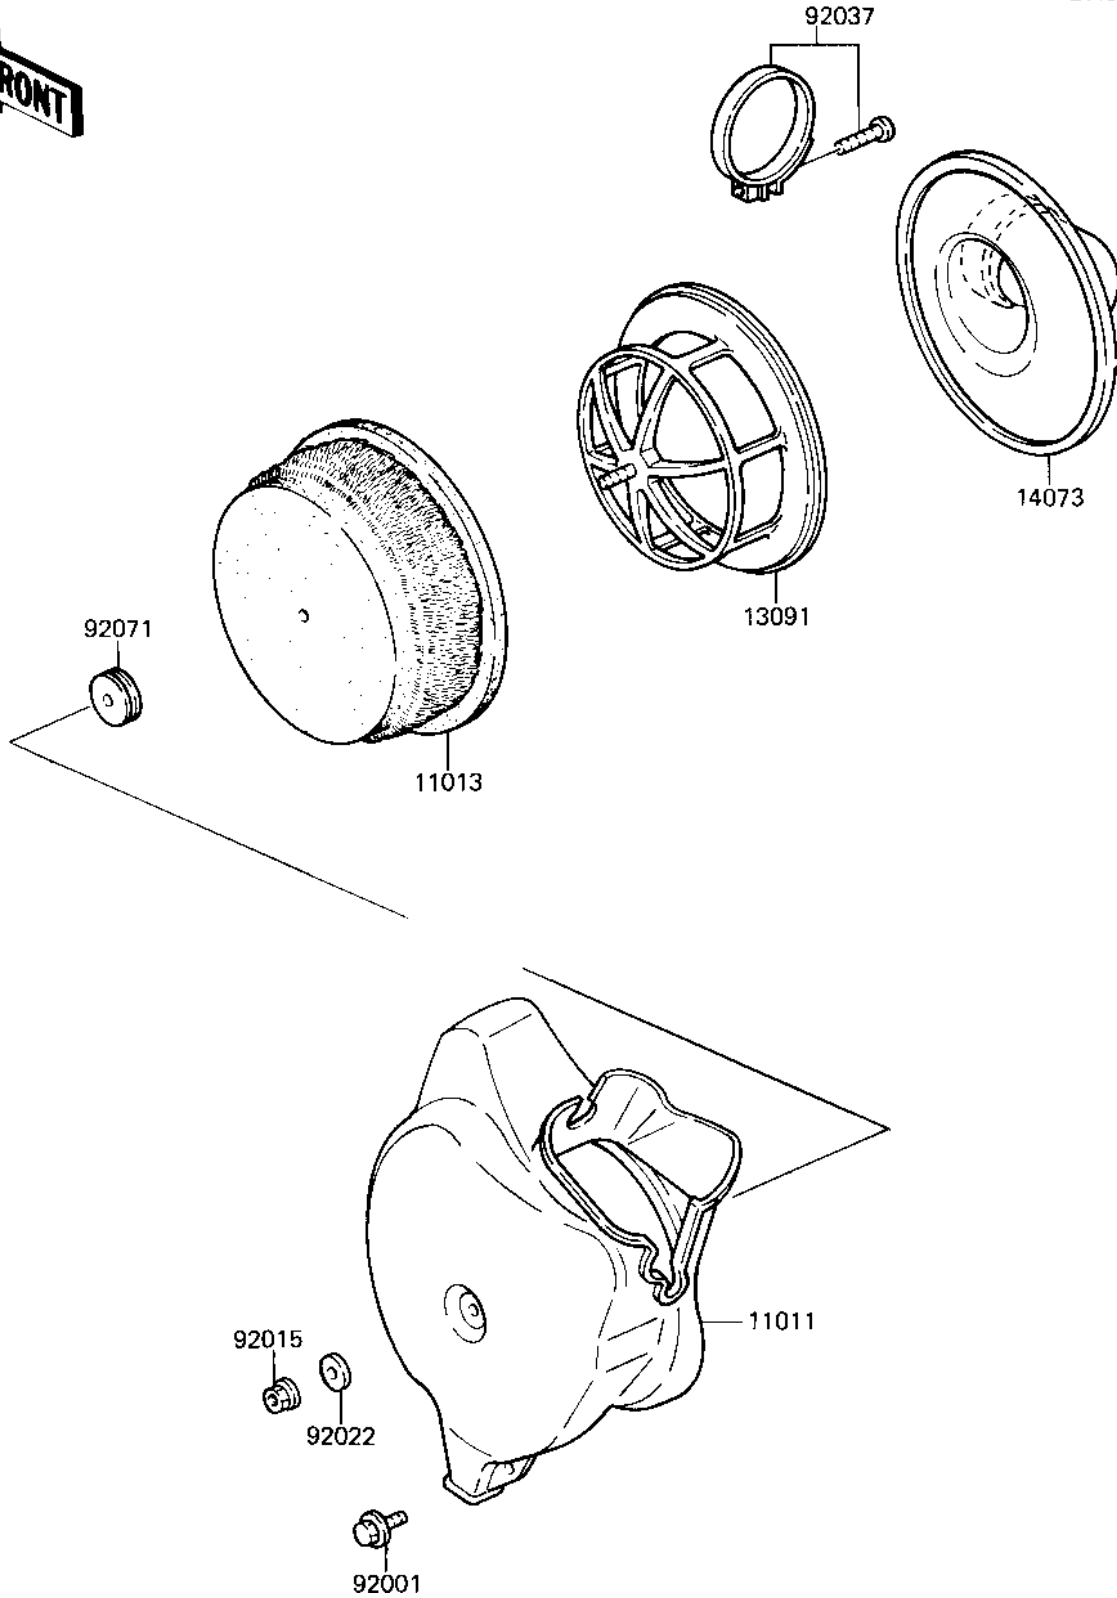

1983 KX80 PARTS DIAGRAM

AIR CLEANER

E1130-0108

1983 KX80 PARTS LIST

AIR CLEANER

ITEM NAME	PART NUMBER	QUANTITY
CASE-AIR FILTER (Ref # 11011)	11011-1127	1
ELEMENT-AIR FILTER (Ref # 11013)	11013-1070	1
HOLDER,ELEMENT (Ref # 13091)	13091-1164	1
DUCT,AIR FILTER (Ref # 14073)	14073-1093	1
BOLT,W/WASHER,6X12 (Ref # 92001)	92001-1516	1
NUT-6MM (Ref # 92015)	92015-1078	1
WASHER PLAIN (Ref # 92022)	92022-024	1
CLAMP,CARBURETOR HOLD (Ref # 92037)	92037-1484	1
GROMMET,AIR FILTER (Ref # 92071)	92071-1053	1