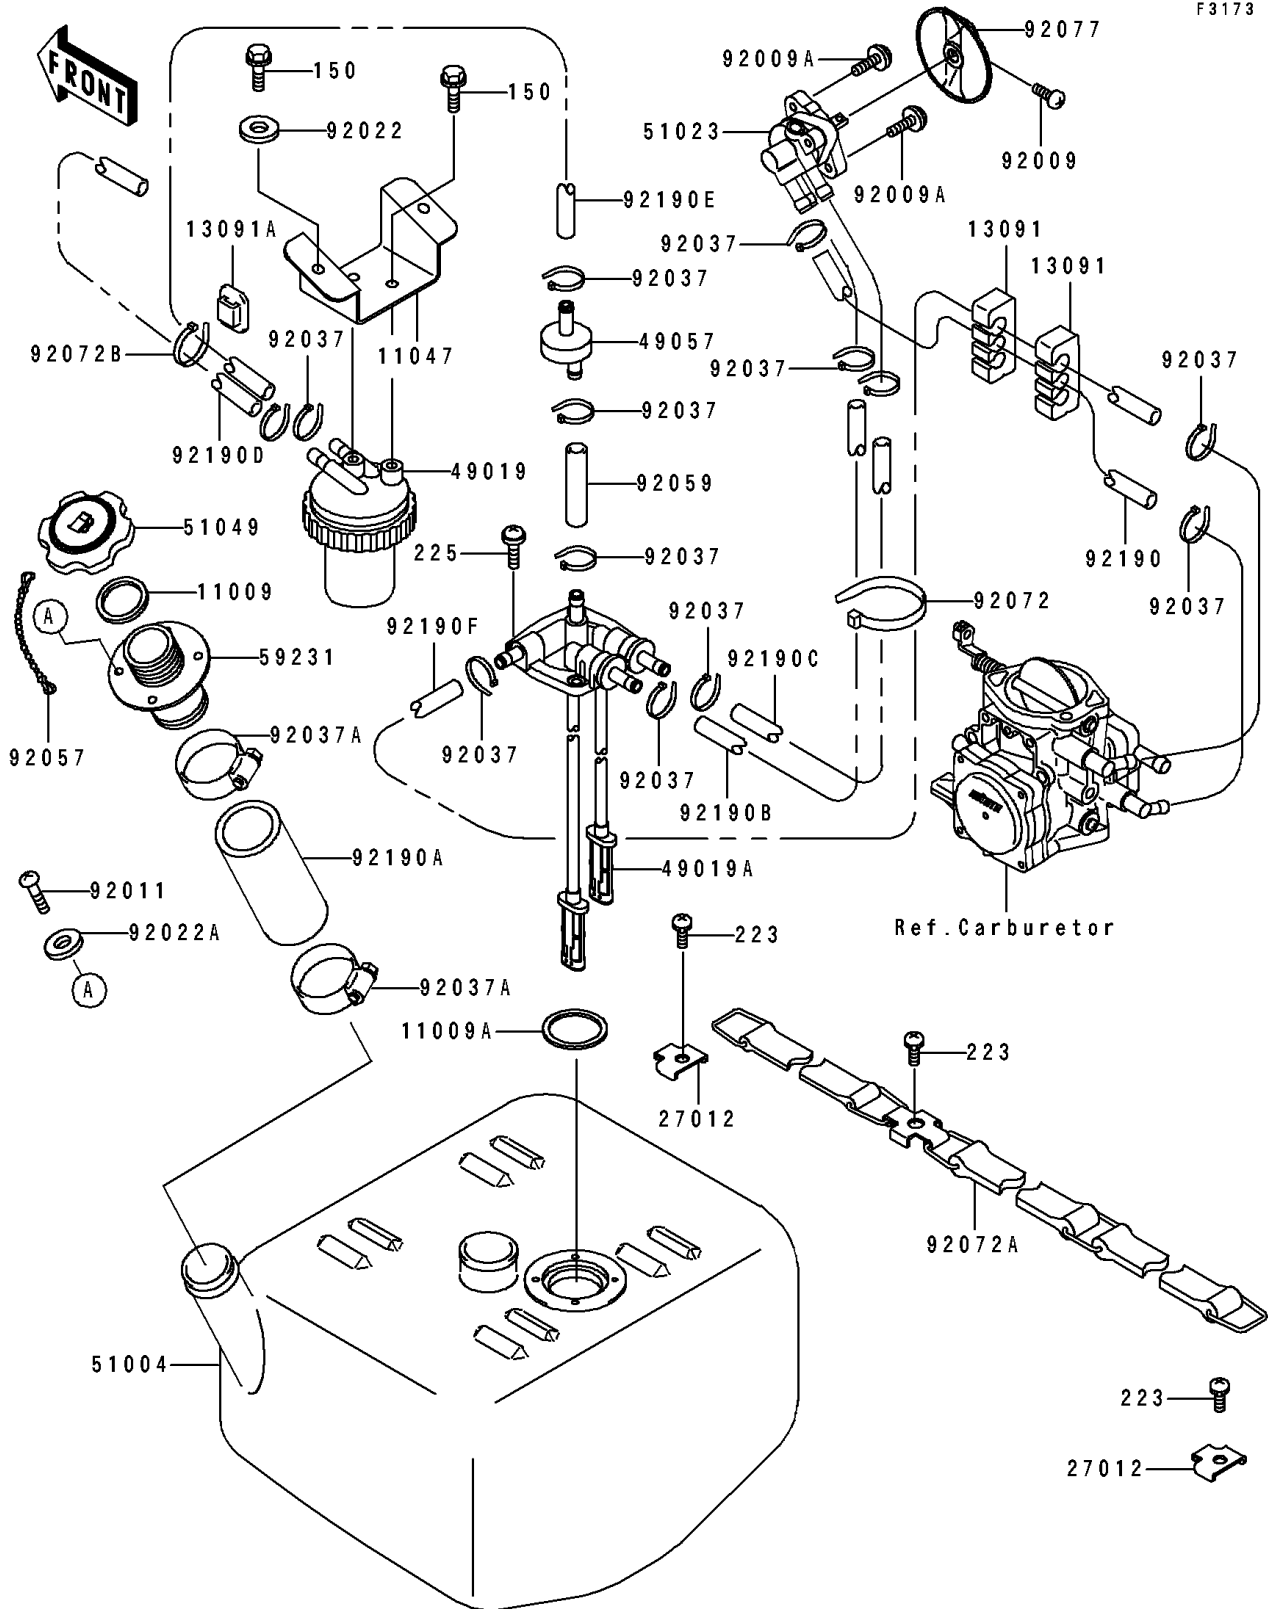

1995 750 SS PARTS DIAGRAM

Fuel Tank

F3173