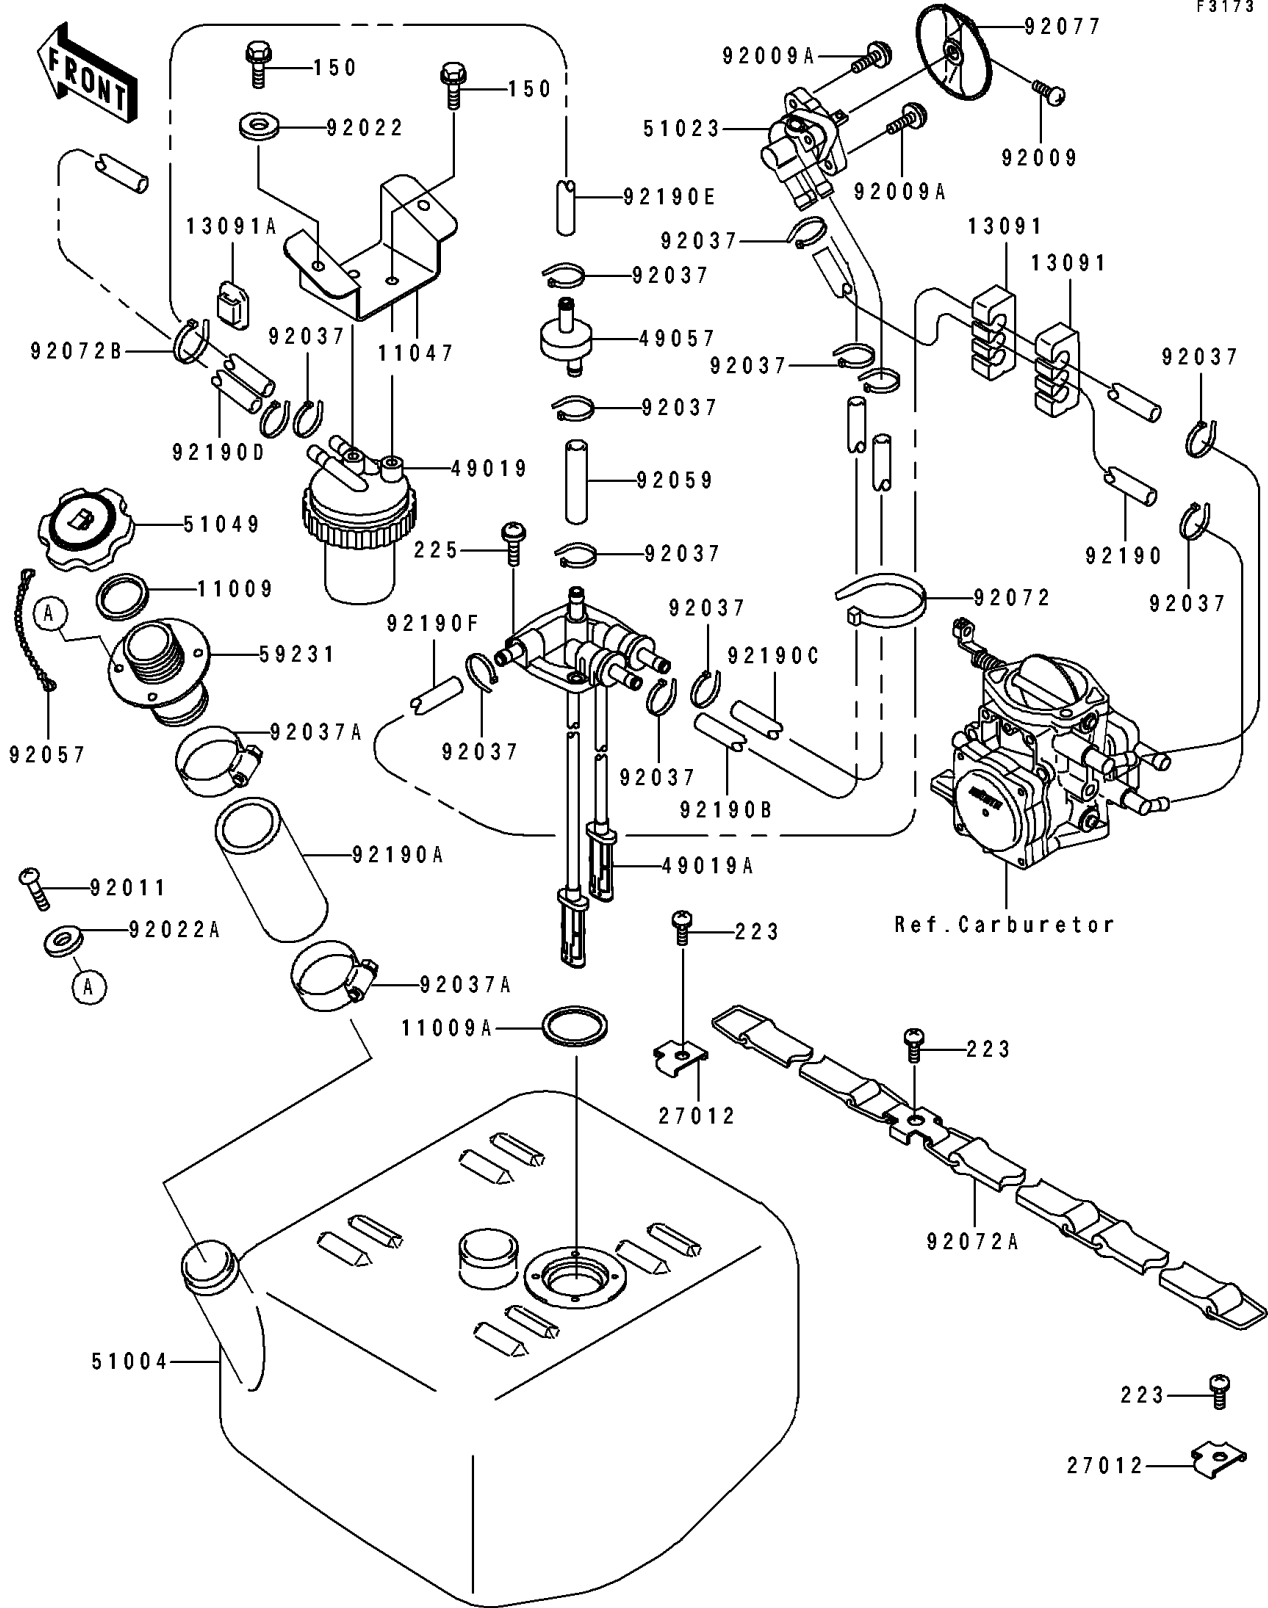

1995 750 SS PARTS DIAGRAM

Fuel Tank

F3173