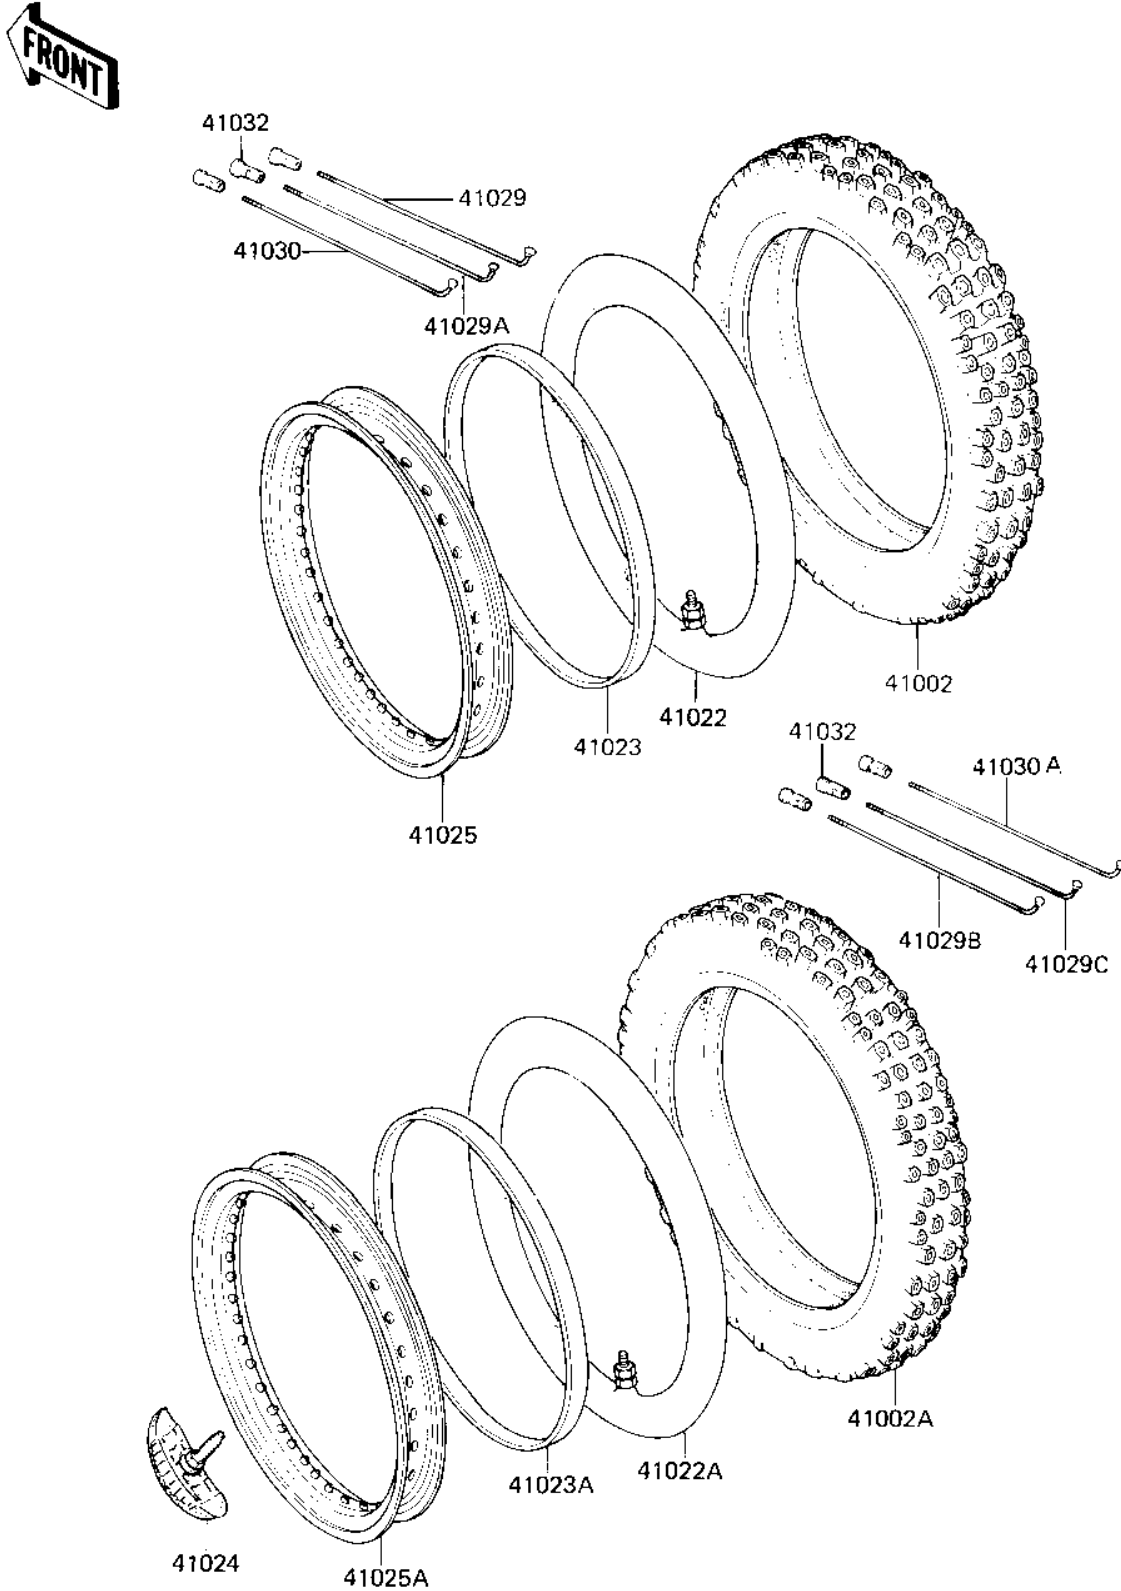

1983 KX80 PARTS DIAGRAM

WHEELS/TIRES

F2210-0093

1983 KX80 PARTS LIST

WHEELS/TIRES

ITEM NAME	PART NUMBER	QUANTITY
TIRE (Ref # 41002)	41002-1574	1
TIRE 410-14 K490 R (Ref # 41002A)	41002-1222	1
TUBE,TIRE,2.75-17 (Ref # 41022)	41022-1039	1
TUBE 275/410/425-14 (Ref # 41022A)	41022-042	1
BAND-RIM,FR (Ref # 41023)	41023-1067	1
BAND-RIM,FR (Ref # 41023)	41023-1067	1
BAND,RIM,4.10-14 (Ref # 41023A)	41023-1025	1
PROTECTOR,BEAD 1.60A (Ref # 41024)	41024-010	1
RIM,FR,1.40X17 (Ref # 41025)	41025-1077	1
RIM,RR,1.60X14 (Ref # 41025A)	41025-1078	1
SPOKE-INNER (Ref # 41029)	41029-1076	8
SPOKE-INNER (Ref # 41029A)	41029-1077	16
SPOKE-INNER (Ref # 41029B)	41029-1078	8
SPOKE-INNER (Ref # 41029C)	41029-1079	16
SPOKE-OUTER (Ref # 41030)	41030-1058	8
SPOKE-OUTER (Ref # 41030A)	41030-1059	8
NIPPLE-SPOKE (Ref # 41032)	41032-1057	64