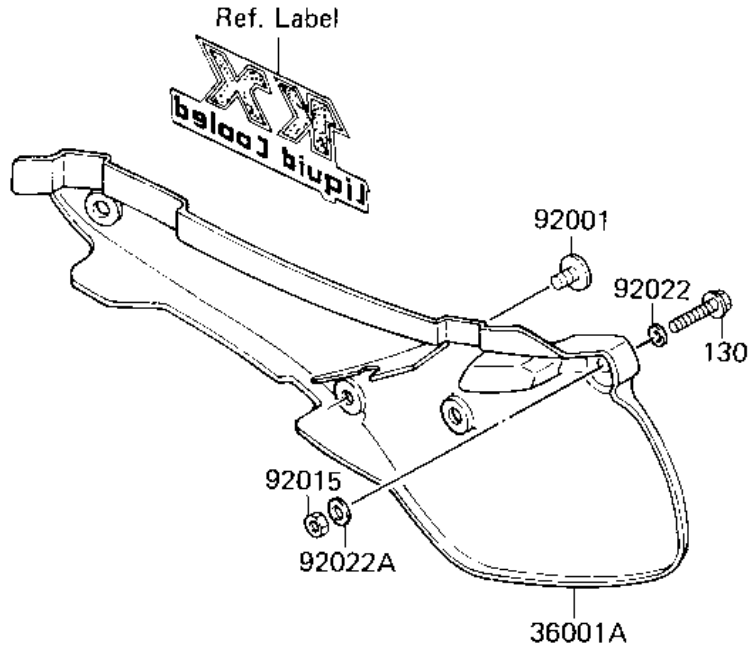

1983 KX80 PARTS DIAGRAM

SIDE COVERS

F-2610-0174

1983 KX80 PARTS LIST

SIDE COVERS

ITEM NAME	PART NUMBER	QUANTITY
COVER-SIDE,LH,GREEN/B (Ref # 36001)	36001-1400-AE	1
COVER-SIDE,RH,GREEN/B (Ref # 36001A)	36001-1401-AE	1
SCREW,6X10 (Ref # 92001)	92009-1286	2
NUT (Ref # 92015)	92019-008	2
WASHER PLAIN (Ref # 92022)	92022-024	2
WASHER 6.5X20X1.6T (Ref # 92022A)	92022-125	2
BOLT,FLANGED,6X30 (Ref # 130)	130G0630	2