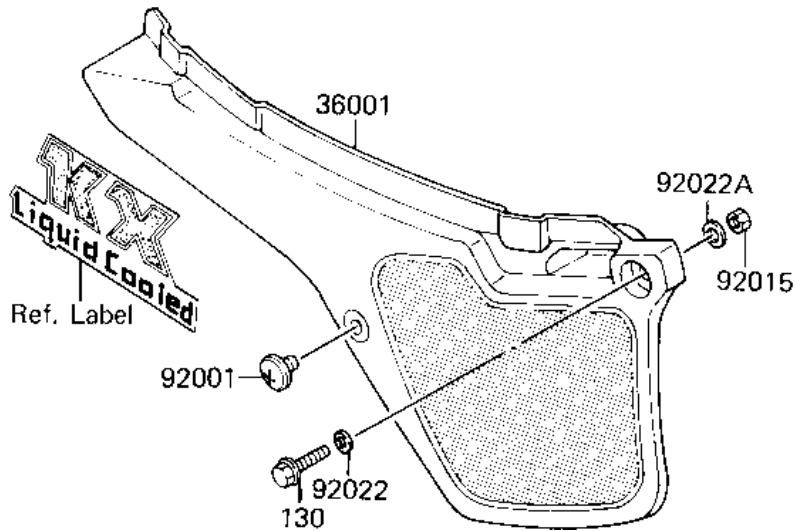

1983 KX80 PARTS DIAGRAM

SIDE COVERS

F-2610-0174

1983 KX80 PARTS LIST

SIDE COVERS

ITEM NAME	PART NUMBER	QUANTITY
COVER-SIDE,LH,GREEN/B (Ref # 36001)	36001-1400-AE	1
COVER-SIDE,RH,GREEN/B (Ref # 36001A)	36001-1401-AE	1
SCREW,6X10 (Ref # 92001)	92009-1286	2
NUT (Ref # 92015)	92019-008	2
WASHER PLAIN (Ref # 92022)	92022-024	2
WASHER 6.5X20X1.6T (Ref # 92022A)	92022-125	2
BOLT,FLANGED,6X30 (Ref # 130)	130G0630	2