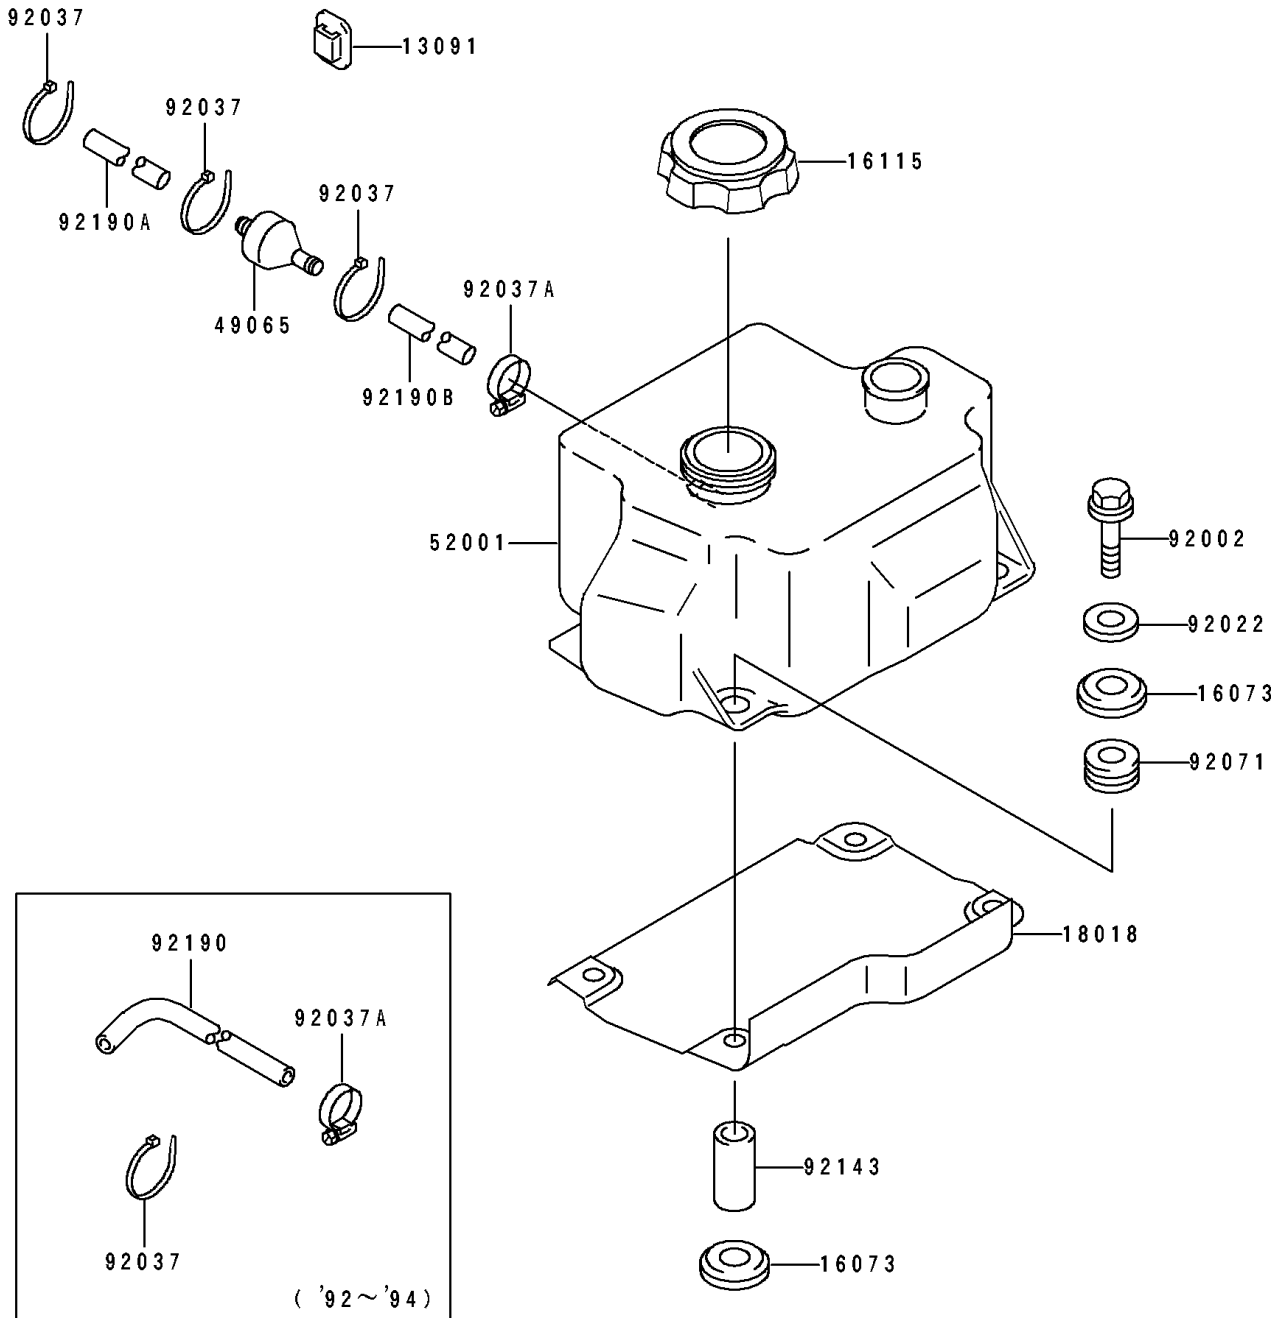

# 1993 750 SS PARTS DIAGRAM

Oil Tank

F3174

## 1993 750 SS PARTS LIST

### Oil Tank

ITEM NAME	PART NUMBER	QUANTITY
HOLDER,BAND (Ref # 13091)	13091-3764	3
INSULATOR (Ref # 16073)	16073-3704	8
CAP-OIL FILLER (Ref # 16115)	16115-3714	1
PLATE-HEAT GUARD (Ref # 18018)	18018-3702	1
TANK-OIL (Ref # 52001)	52001-3716	1
BOLT,6X30 (Ref # 92002)	92002-3726	4
WASHER,6.2X20X2 (Ref # 92022)	92022-3714	4
CLAMP (Ref # 92037)	92037-1173	4
CLAMP (Ref # 92037A)	92037-3726	1
GROMMET (Ref # 92071)	92071-3716	4
COLLAR,6.2X10X19 (Ref # 92143)	92143-3733	4
TUBE,OIL TANK - OIL PUMP (Ref # 92190)	92190-3888	1