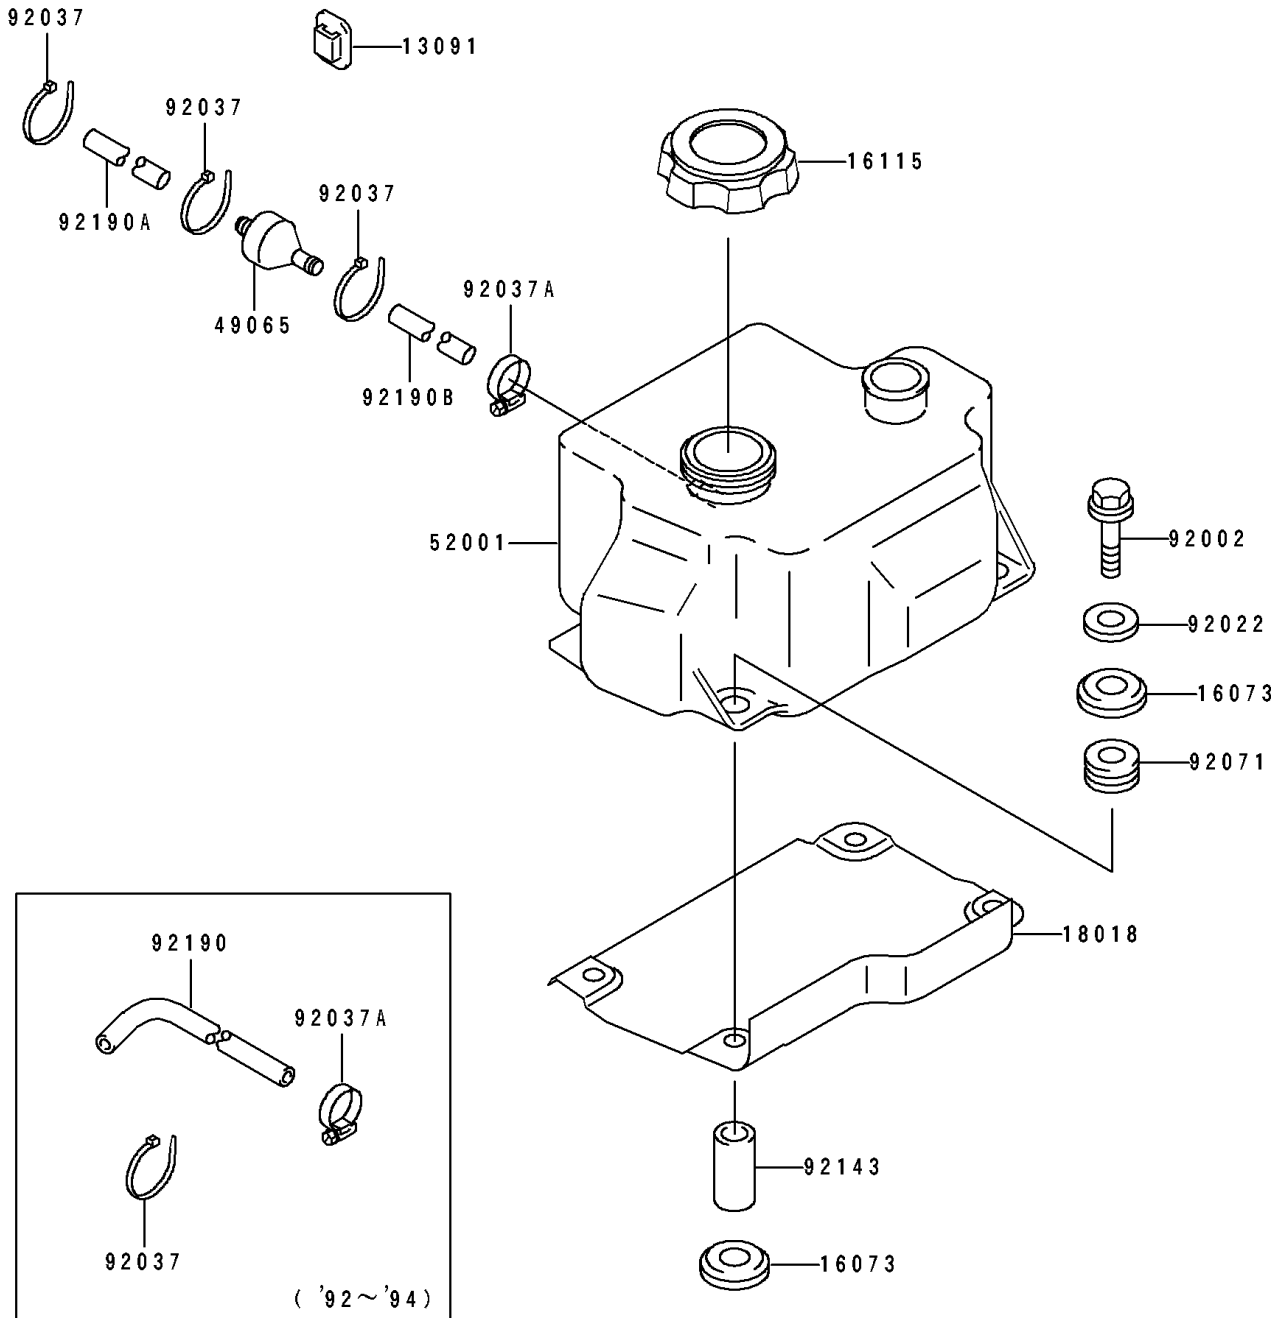

1994 750 SS PARTS DIAGRAM

Oil Tank

F3174

1994 750 SS PARTS LIST

Oil Tank

ITEM NAME	PART NUMBER	QUANTITY
HOLDER,BAND (Ref # 13091)	13091-3764	3
INSULATOR (Ref # 16073)	16073-3704	8
CAP-OIL FILLER (Ref # 16115)	16115-3714	1
PLATE-HEAT GUARD (Ref # 18018)	18018-3702	1
TANK-OIL (Ref # 52001)	52001-3716	1
BOLT,6X30 (Ref # 92002)	92002-3726	4
WASHER,6.2X20X2 (Ref # 92022)	92022-3714	4
CLAMP (Ref # 92037)	92037-1173	4
CLAMP (Ref # 92037A)	92037-3726	1
GROMMET (Ref # 92071)	92071-3716	4
COLLAR,6.2X10X19 (Ref # 92143)	92143-3733	4
TUBE,OIL TANK - OIL PUMP (Ref # 92190)	92190-3888	1