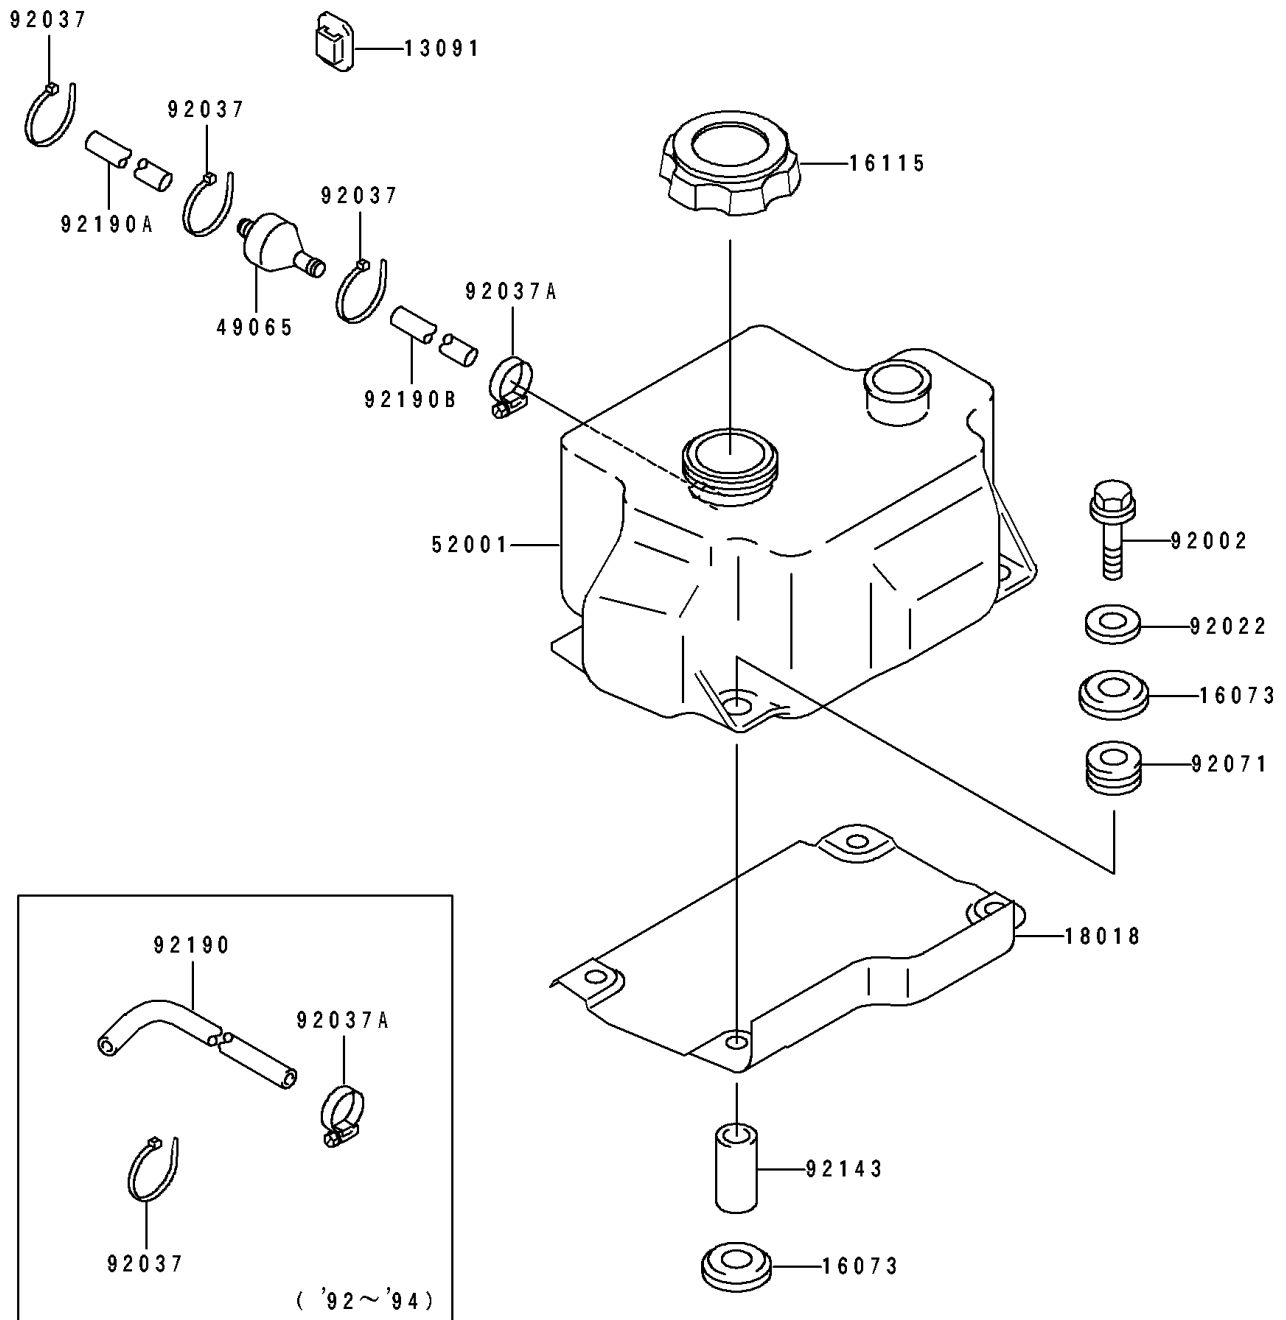

1995 750 SS PARTS DIAGRAM

Oil Tank

F3174

1995 750 SS PARTS LIST

Oil Tank

ITEM NAME	PART NUMBER	QUANTITY
HOLDER,BAND (Ref # 13091)	13091-3764	3
INSULATOR (Ref # 16073)	16073-3704	8
CAP-OIL FILLER (Ref # 16115)	16115-3714	1
PLATE-HEAT GUARD (Ref # 18018)	18018-3702	1
FILTER-OIL (Ref # 49065)	49065-3701	1
TANK-OIL (Ref # 52001)	52001-3716	1
BOLT,6X30 (Ref # 92002)	92002-3726	4
WASHER,6.2X20X2 (Ref # 92022)	92022-3714	4
CLAMP (Ref # 92037)	92037-1173	6
CLAMP (Ref # 92037A)	92037-3726	1
GROMMET (Ref # 92071)	92071-3716	4
COLLAR,6.2X10X19 (Ref # 92143)	92143-3733	4
TUBE,5.8X10.8X170 (Ref # 92190A)	92190-3913	1
TUBE,OIL TANK - OIL FILTER (Ref # 92190B)	92190-3982	1